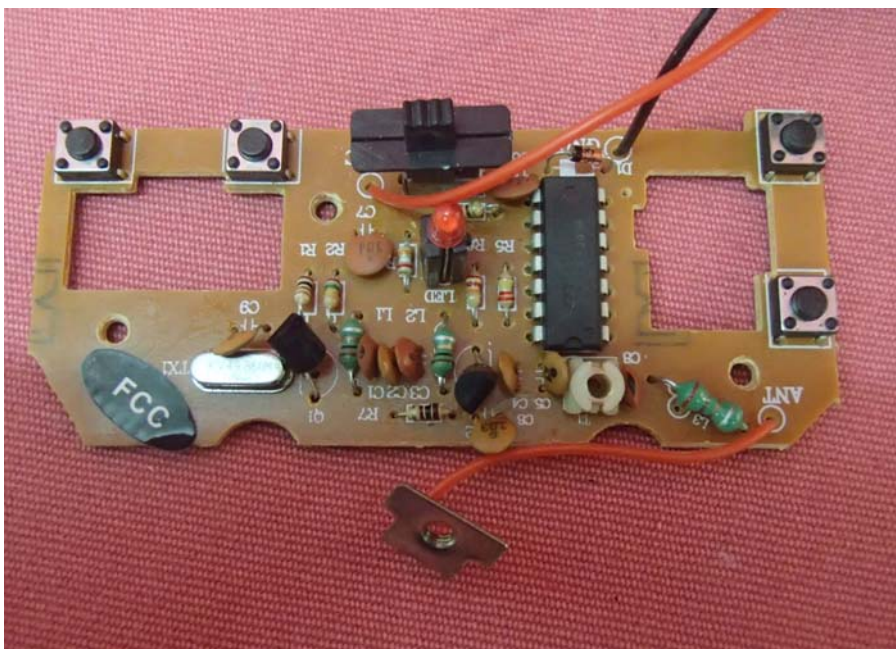

INTERTEK TESTING SERVICE

Report No.: 15050434HKG-001

Equipment Photographs

Model : 89061

(Internal)

INTERTEK TESTING SERVICE

Report No.: 15050434HKG-001

Equipment Photographs

Model : 89061

(Internal)

INTERTEK TESTING SERVICE

Report No.: 15050434HKG-001

Equipment Photographs

Model : 89061

(Internal)