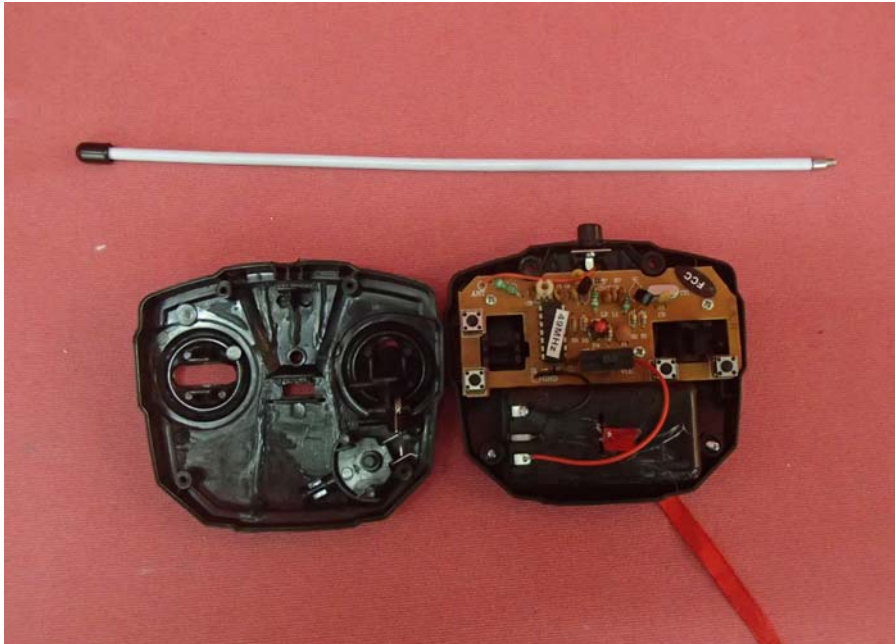

INTERTEK TESTING SERVICE

Report No.: 15050434HKG-001

Equipment Photographs

Model : 89061

(Internal)

INTERTEK TESTING SERVICE

Report No.: 15050434HKG-001

Equipment Photographs

Model : 89061

(Internal)

INTERTEK TESTING SERVICE

Report No.: 15050434HKG-001

Equipment Photographs

Model : 89061

(Internal)