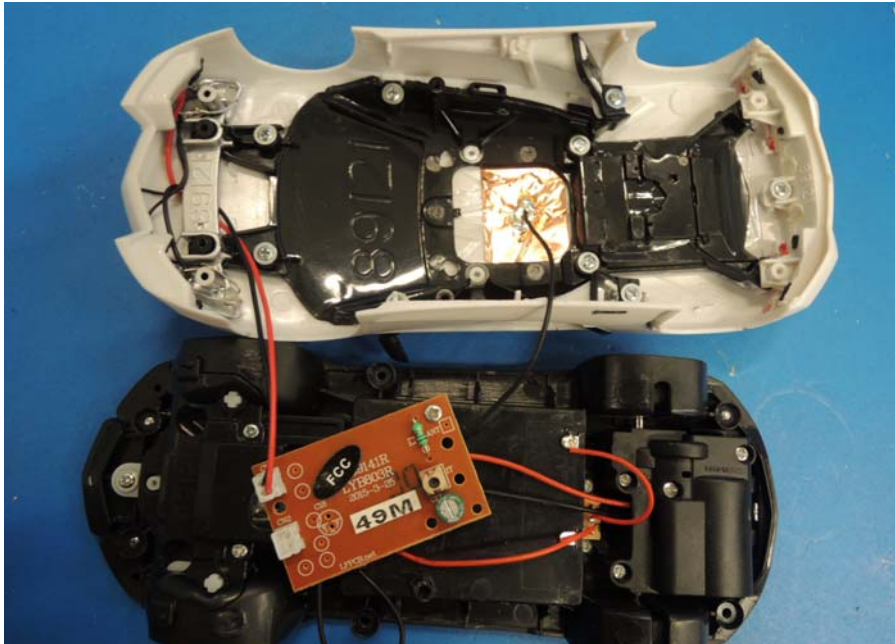

INTERTEK TESTING SERVICE

Report No.: 15050434HKG-002

Equipment Photographs

Model : 89061

(Internal)

INTERTEK TESTING SERVICE

Report No.: 15050434HKG-002

Equipment Photographs

Model : 89061

(Internal)

INTERTEK TESTING SERVICE

Report No.: 15050434HKG-002

Equipment Photographs

Model : 89061

(Internal)

INTERTEK TESTING SERVICE

Report No.: 15050434HKG-002

Equipment Photographs

Model : 89061

(Internal)