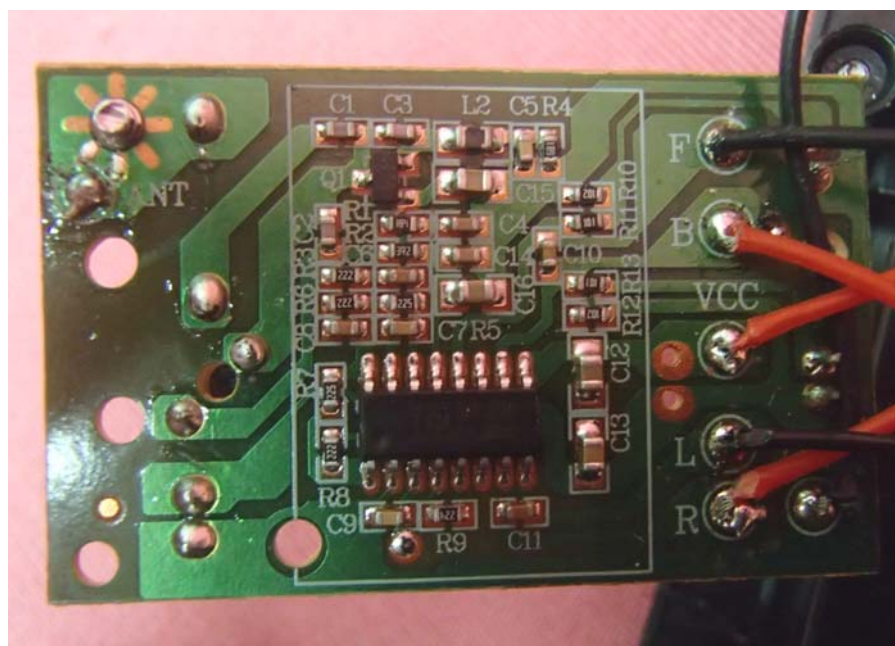

INTERTEK TESTING SERVICE

Report No.: 15050434HKG-002

Equipment Photographs

Model : 89061

(Internal)

INTERTEK TESTING SERVICE

Report No.: 15050434HKG-002

Equipment Photographs

Model : 89061

(Internal)

INTERTEK TESTING SERVICE

Report No.: 15050434HKG-002

Equipment Photographs

Model : 89061

(Internal)

INTERTEK TESTING SERVICE

Report No.: 15050434HKG-002

Equipment Photographs

Model : 89061

(Internal)