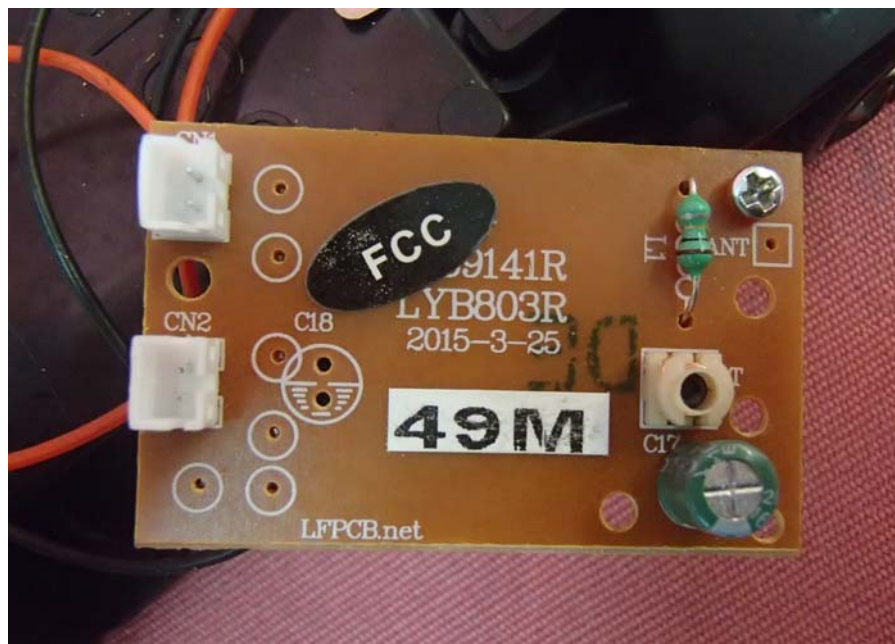

INTERTEK TESTING SERVICE

Report No.: 15050434HKG-002

Equipment Photographs

Model : 89061

(Internal)

INTERTEK TESTING SERVICE

Report No.: 15050434HKG-002

Equipment Photographs

Model : 89061

(Internal)

INTERTEK TESTING SERVICE

Report No.: 15050434HKG-002

Equipment Photographs

Model : 89061

(Internal)

INTERTEK TESTING SERVICE

Report No.: 15050434HKG-002

Equipment Photographs

Model : 89061

(Internal)