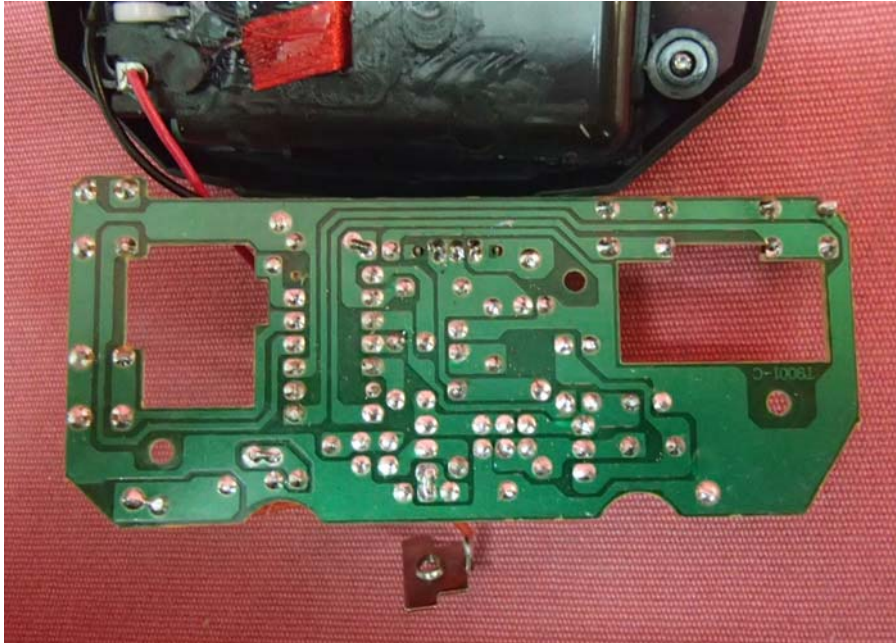

INTERTEK TESTING SERVICE

Report No.: 15050433HKG-001

Equipment Photographs

Model : 89061

(Internal)

INTERTEK TESTING SERVICE

Report No.: 15050433HKG-001

Equipment Photographs

Model : 89061

(Internal)

INTERTEK TESTING SERVICE

Report No.: 15050433HKG-001

Equipment Photographs

Model : 89061

(Internal)