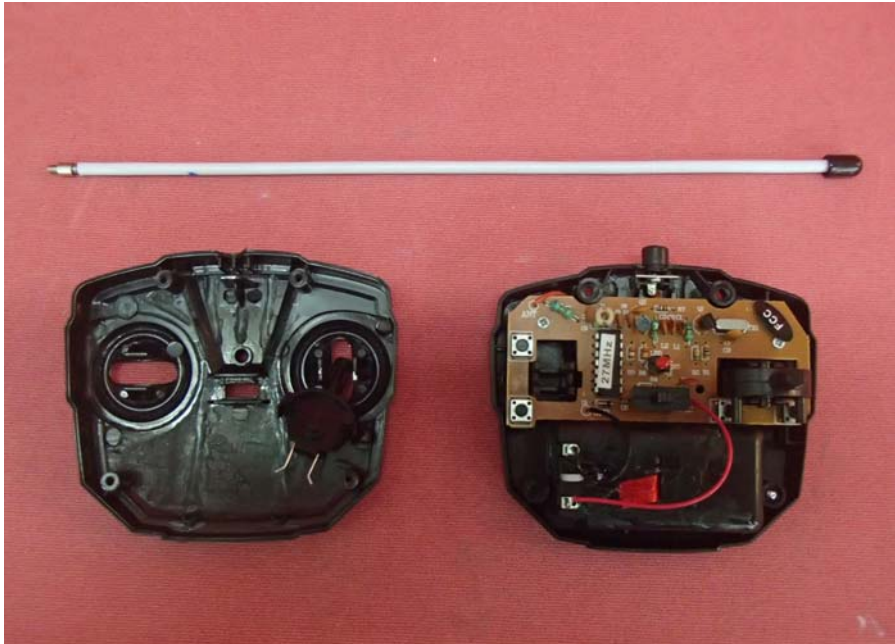

INTERTEK TESTING SERVICE

Report No.: 15050433HKG-001

Equipment Photographs

Model : 89061

(Internal)

INTERTEK TESTING SERVICE

Report No.: 15050433HKG-001

Equipment Photographs

Model : 89061

(Internal)

INTERTEK TESTING SERVICE

Report No.: 15050433HKG-001

Equipment Photographs

Model : 89061

(Internal)