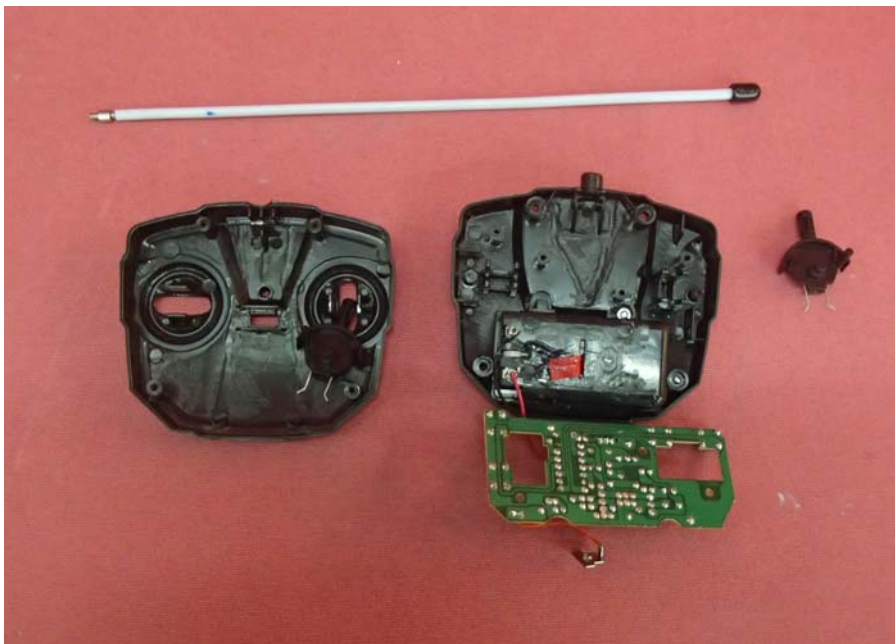

INTERTEK TESTING SERVICE

Report No.: 15050433HKG-001

Equipment Photographs

Model : 89061

(Internal)

INTERTEK TESTING SERVICE

Report No.: 15050433HKG-001

Equipment Photographs

Model : 89061

(Internal)

INTERTEK TESTING SERVICE

Report No.: 15050433HKG-001

Equipment Photographs

Model : 89061

(Internal)