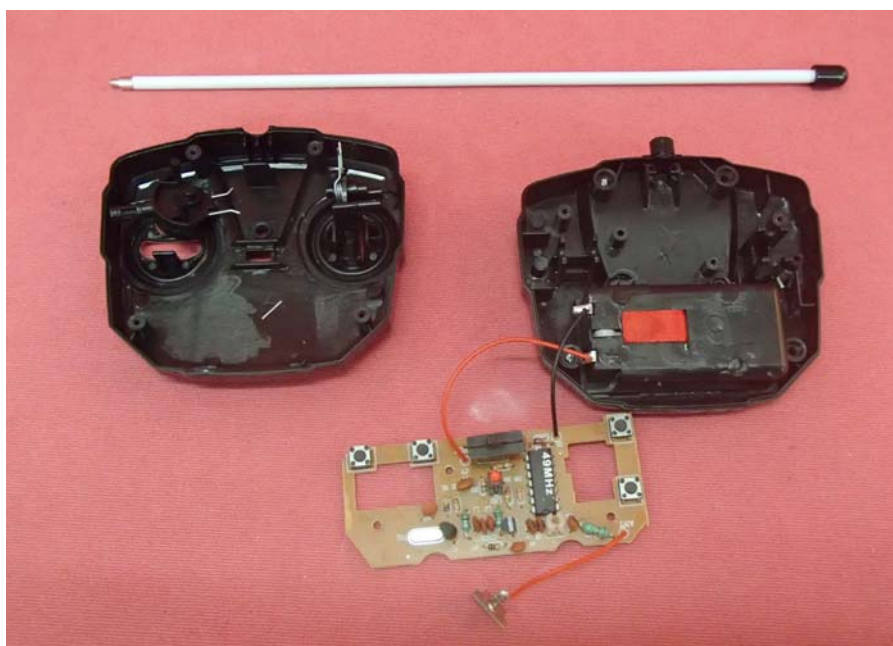

INTERTEK TESTING SERVICE

Report No.: 14060718HKG-001

Equipment Photographs

Model : 89033

(Internal)

INTERTEK TESTING SERVICE

Report No.: 14060718HKG-001

Equipment Photographs

Model : 89033

(Internal)

INTERTEK TESTING SERVICE

Report No.: 14060718HKG-001

Equipment Photographs

Model : 89033

(Internal)