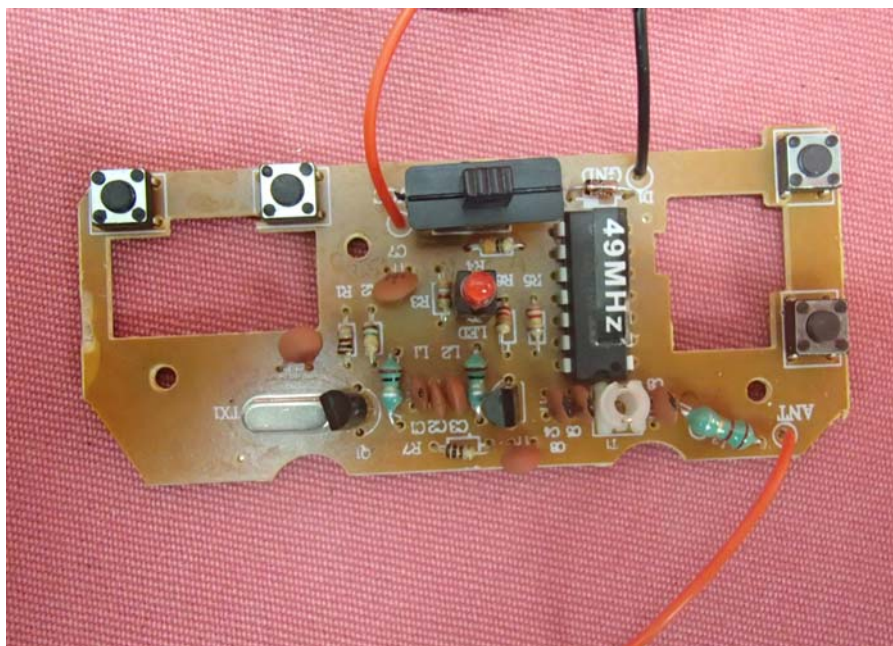

INTERTEK TESTING SERVICE

Report No.: 14060718HKG-001

Equipment Photographs

Model : 89033

(Internal)

INTERTEK TESTING SERVICE

Report No.: 14060718HKG-001

Equipment Photographs

Model : 89033

(Internal)

INTERTEK TESTING SERVICE

Report No.: 14060718HKG-001

Equipment Photographs

Model : 89033

(Internal)