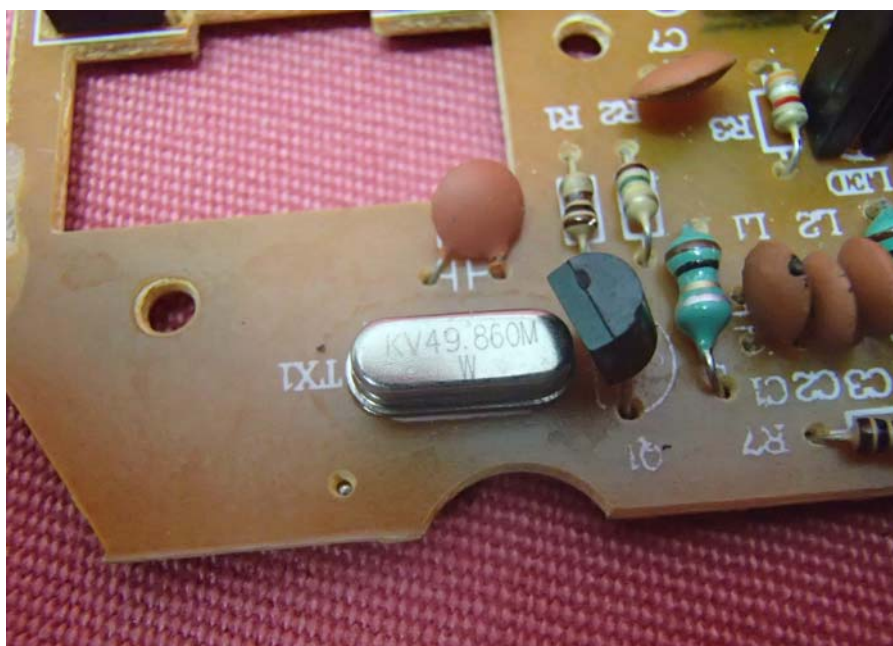

INTERTEK TESTING SERVICE

Report No.: 14060718HKG-001

Equipment Photographs

Model : 89033

(Internal)

INTERTEK TESTING SERVICE

Report No.: 14060718HKG-001

Equipment Photographs

Model : 89033

(Internal)

INTERTEK TESTING SERVICE

Report No.: 14060718HKG-001

Equipment Photographs

Model : 89033

(Internal)