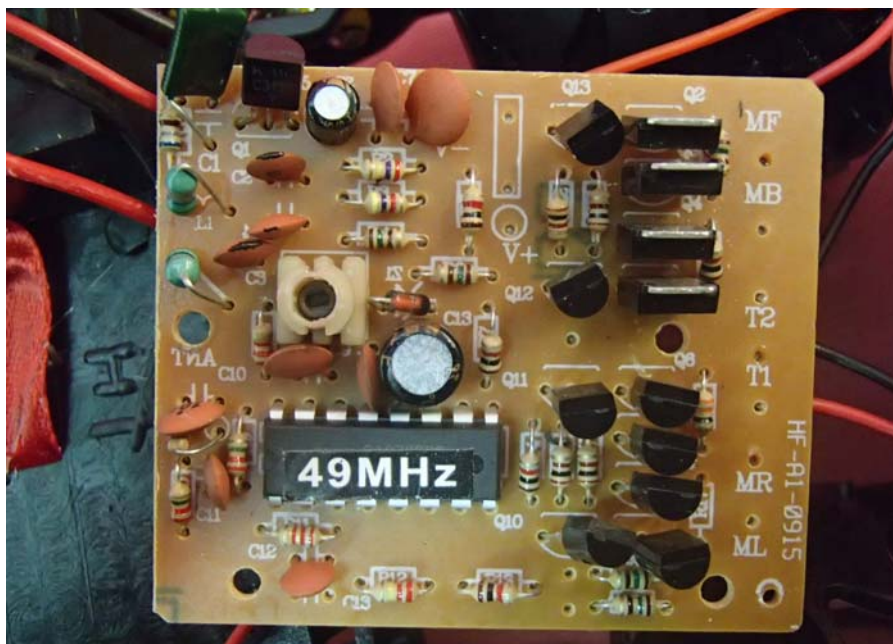

Model : 89034

(Internal)

INTERTEK TESTING SERVICE

Report No.: 14060718HKG-002

Equipment Photographs

Model : 89034

(Internal)

INTERTEK TESTING SERVICE

Report No.: 14060718HKG-002

Equipment Photographs

Model : 89034

(Internal)

INTERTEK TESTING SERVICE

Report No.: 14060718HKG-002

Equipment Photographs

Model : 89034