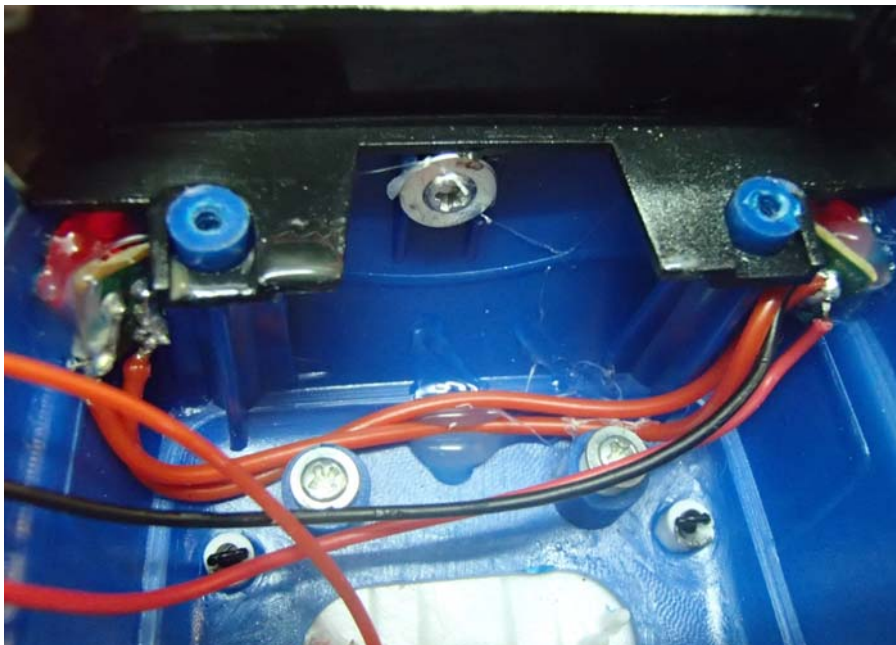

Report No.: 14060718HKG-002

Equipment Photographs

Model : 89034

(Internal)

INTERTEK TESTING SERVICE

Report No.: 14060718HKG-002

Equipment Photographs

Model : 89034

(Internal)

INTERTEK TESTING SERVICE

Report No.: 14060718HKG-002

Equipment Photographs

Model : 89034

(Internal)