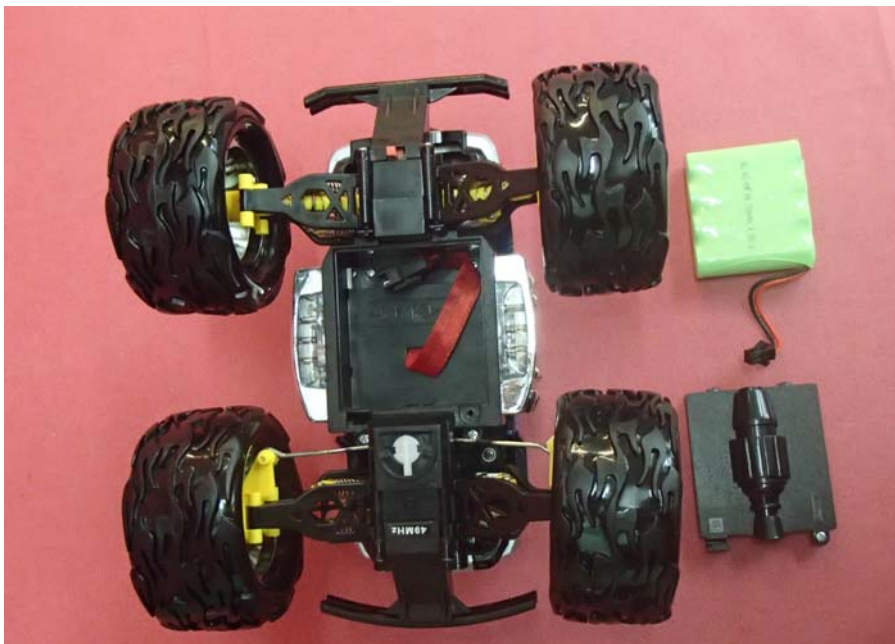

INTERTEK TESTING SERVICE

Report No.: 14060718HKG-002

Equipment Photographs

Model : 89034

(Internal)

INTERTEK TESTING SERVICE

Report No.: 14060718HKG-002

Equipment Photographs

Model : 89034

(Internal)

INTERTEK TESTING SERVICE

Report No.: 14060718HKG-002

Equipment Photographs

Model : 89034

(Internal)

INTERTEK TESTING SERVICE