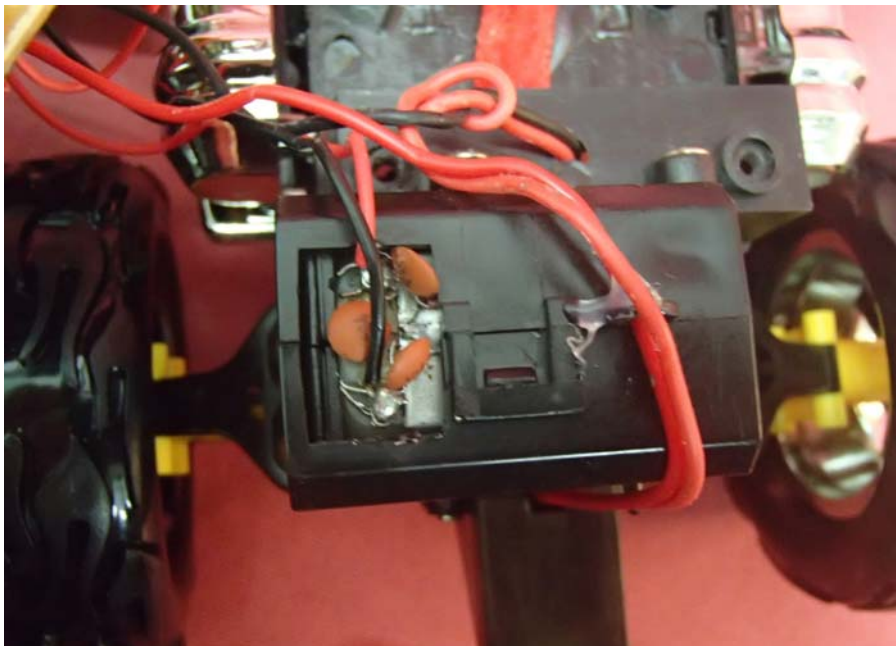

INTERTEK TESTING SERVICE

Report No.: 14060718HKG-002

Equipment Photographs

Model : 89034

(Internal)

INTERTEK TESTING SERVICE

Report No.: 14060718HKG-002

Equipment Photographs

Model : 89034

(Internal)

INTERTEK TESTING SERVICE

Report No.: 14060718HKG-002

Equipment Photographs

Model : 89034

(Internal)

INTERTEK TESTING SERVICE