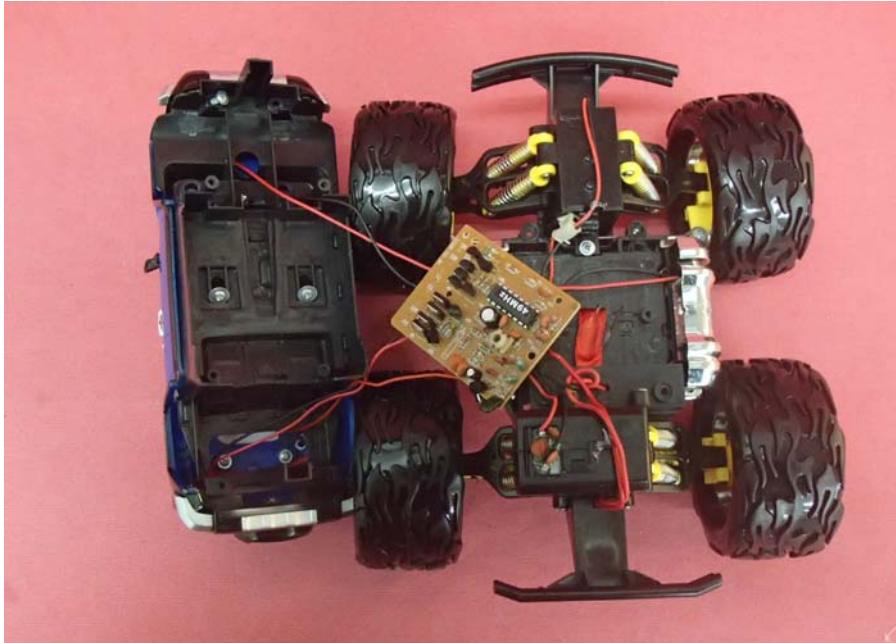

INTERTEK TESTING SERVICE

Report No.: 14060718HKG-002

Equipment Photographs

Model : 89034

(Internal)

INTERTEK TESTING SERVICE

Report No.: 14060718HKG-002

Equipment Photographs

Model : 89034

(Internal)

INTERTEK TESTING SERVICE

Report No.: 14060718HKG-002

Equipment Photographs

Model : 89034

(Internal)

INTERTEK TESTING SERVICE

Report No.: 14060718HKG-002

Equipment Photographs

Model : 89034

(Internal)

INTERTEK TESTING SERVICE

Report No.: 14060718HKG-002

Equipment Photographs

Model : 89034