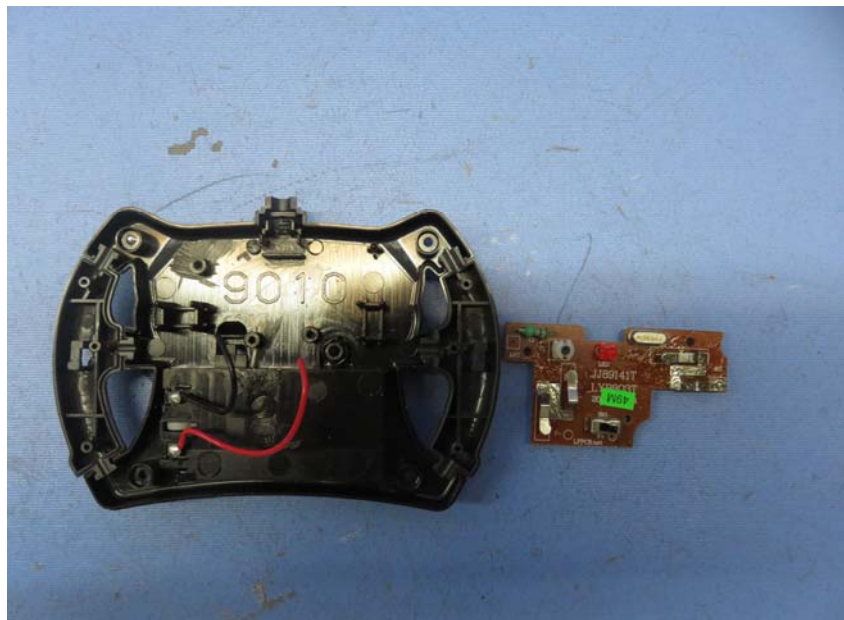

INTERTEK TESTING SERVICE

Report No.: 17060277HKG-001

Equipment Photographs

Model: 5F633F9

(Internal)

INTERTEK TESTING SERVICE

Report No.: 17060277HKG-001

Equipment Photographs

Model: 5F633F9

(Internal)

INTERTEK TESTING SERVICE

Report No.: 17060277HKG-001

Equipment Photographs

Model: 5F633F9

(Internal)

INTERTEK TESTING SERVICE

Report No.: 17060277HKG-001

Equipment Photographs

Model: 5F633F9

(Internal)