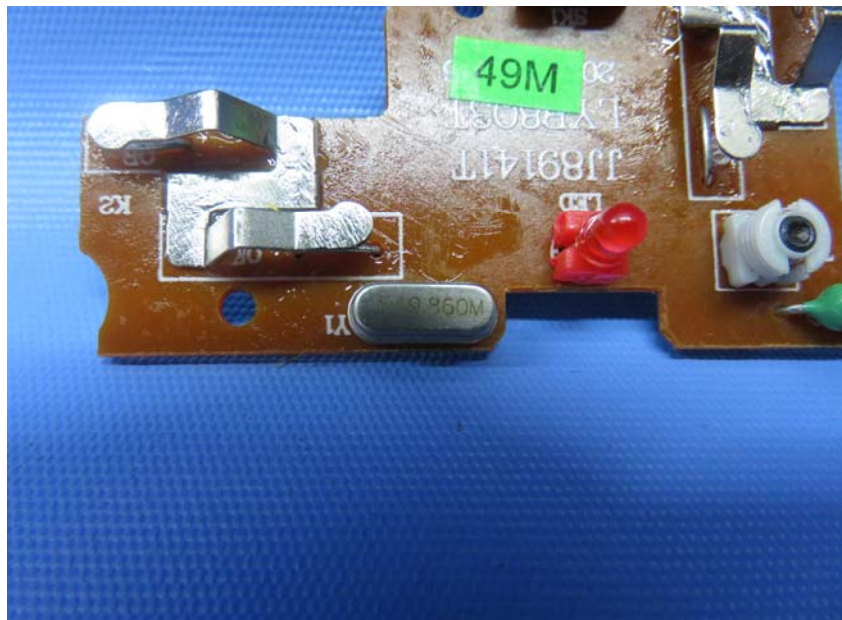

INTERTEK TESTING SERVICE

Report No.: 17060277HKG-001

Equipment Photographs

Model: 5F633F9

(Internal)

INTERTEK TESTING SERVICE

Report No.: 17060277HKG-001

Equipment Photographs

Model: 5F633F9

(Internal)

INTERTEK TESTING SERVICE

Report No.: 17060277HKG-001

Equipment Photographs

Model: 5F633F9

(Internal)

INTERTEK TESTING SERVICE

Report No.: 17060277HKG-001

Equipment Photographs

Model: 5F633F9

(Internal)