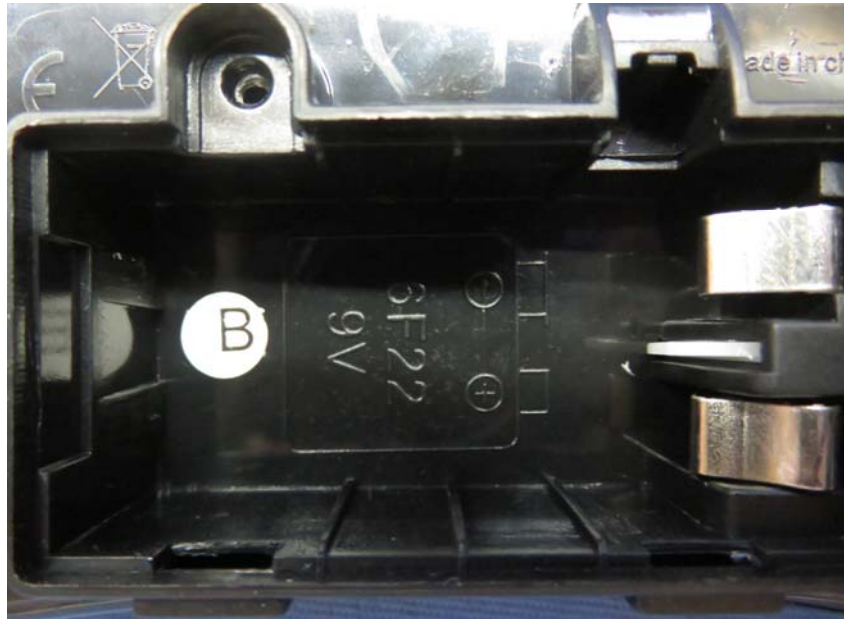

INTERTEK TESTING SERVICE

Report No.: 17060277HKG-001

Equipment Photographs

Model: 5F633F9

(Internal)

INTERTEK TESTING SERVICE

Report No.: 17060277HKG-001

Equipment Photographs

Model: 5F633F9

(Internal)

INTERTEK TESTING SERVICE

Report No.: 17060277HKG-001

Equipment Photographs

Model: 5F633F9

(Internal)

INTERTEK TESTING SERVICE

Report No.: 17060277HKG-001

Equipment Photographs

Model: 5F633F9

(Internal)