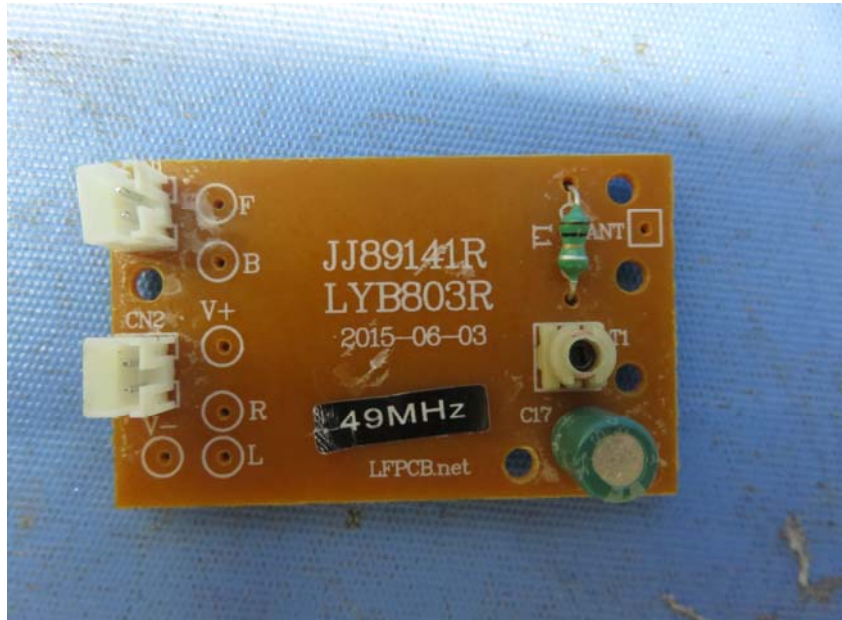


INTERTEK TESTING SERVICE

Report No.: 17060277HKG-001

Equipment Photographs

Model: 5F633F9

(Internal)

INTERTEK TESTING SERVICE

Report No.: 17060277HKG-001

Equipment Photographs

Model: 5F633F9

(Internal)

INTERTEK TESTING SERVICE

Report No.: 17060277HKG-001

Equipment Photographs

Model: 5F633F9

(Internal)

INTERTEK TESTING SERVICE

Report No.: 17060277HKG-001

Equipment Photographs

Model: 5F633F9

(Internal)

INTERTEK TESTING SERVICE

Report No.: 17060277HKG-001

Equipment Photographs

Model: 5F633F9

(Internal)

INTERTEK TESTING SERVICE

Report No.: 17060277HKG-001

Equipment Photographs

Model: 5F633F9

(Internal)