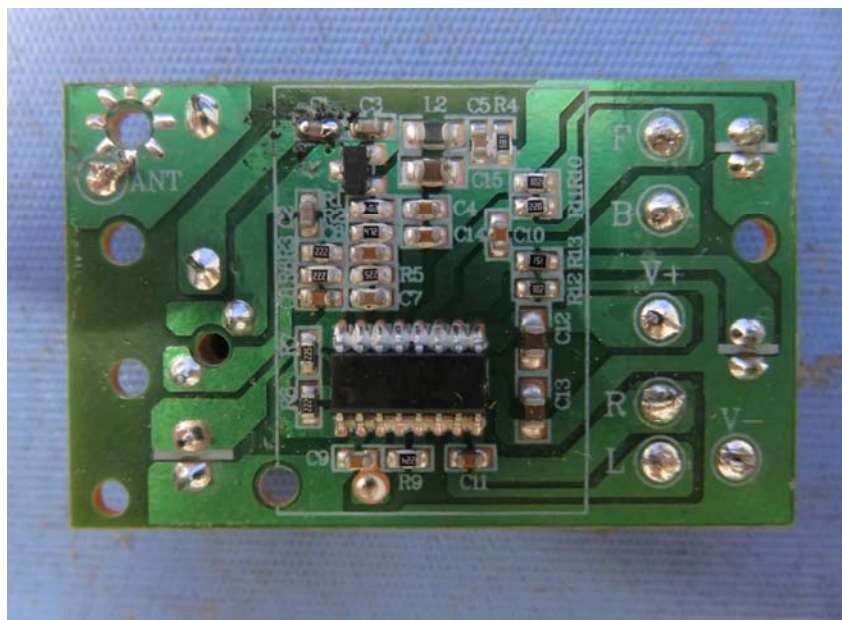


INTERTEK TESTING SERVICE

Report No.: 17060277HKG-001

Equipment Photographs

Model: 5F633F9

(Internal)

INTERTEK TESTING SERVICE

Report No.: 17060277HKG-001

Equipment Photographs

Model: 5F633F9

(Internal)

INTERTEK TESTING SERVICE

Report No.: 17060277HKG-001

Equipment Photographs

Model: 5F633F9

(Internal)

INTERTEK TESTING SERVICE

Report No.: 17060277HKG-001

Equipment Photographs

Model: 5F633F9

(Internal)

INTERTEK TESTING SERVICE

Report No.: 17060277HKG-001

Equipment Photographs

Model: 5F633F9