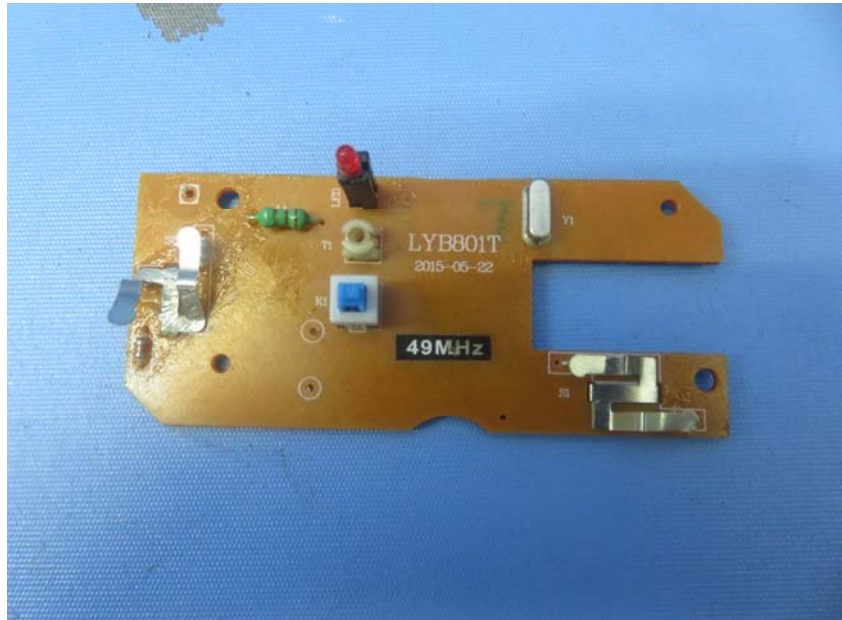

INTERTEK TESTING SERVICE

Report No.: 17050119HKG-001

Equipment Photographs

Model:5F633F6

(Internal)

INTERTEK TESTING SERVICE

Report No.: 17050119HKG-001

Equipment Photographs

Model: 5F633F6

(Internal)

INTERTEK TESTING SERVICE

Report No.: 17050119HKG-001

Equipment Photographs

Model: 5F633F6

(Internal)