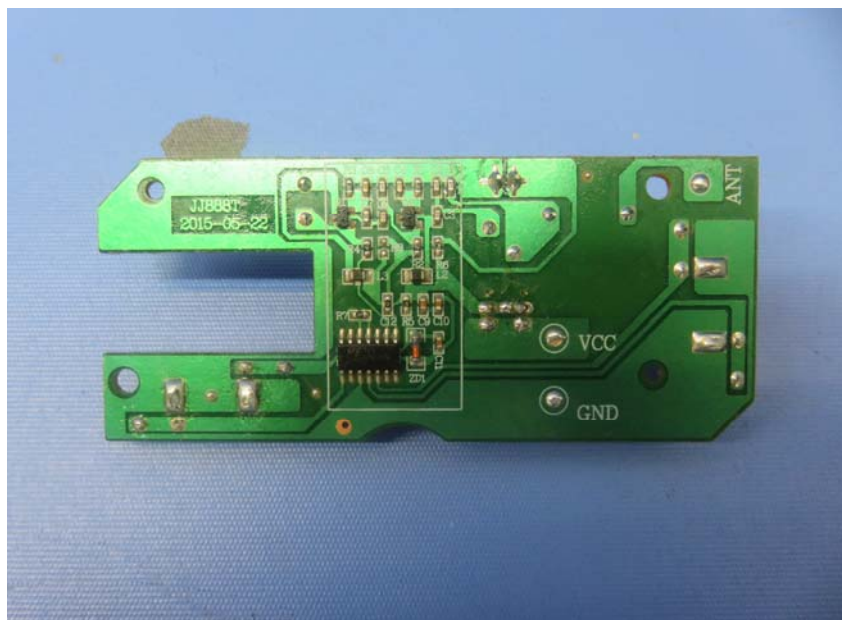

INTERTEK TESTING SERVICE

Report No.: 17050119HKG-001

Equipment Photographs

Model:5F633F6

(Internal)

INTERTEK TESTING SERVICE

Report No.: 17050119HKG-001

Equipment Photographs

Model: 5F633F6

(Internal)

INTERTEK TESTING SERVICE

Report No.: 17050119HKG-001

Equipment Photographs

Model: 5F633F6

(Internal)