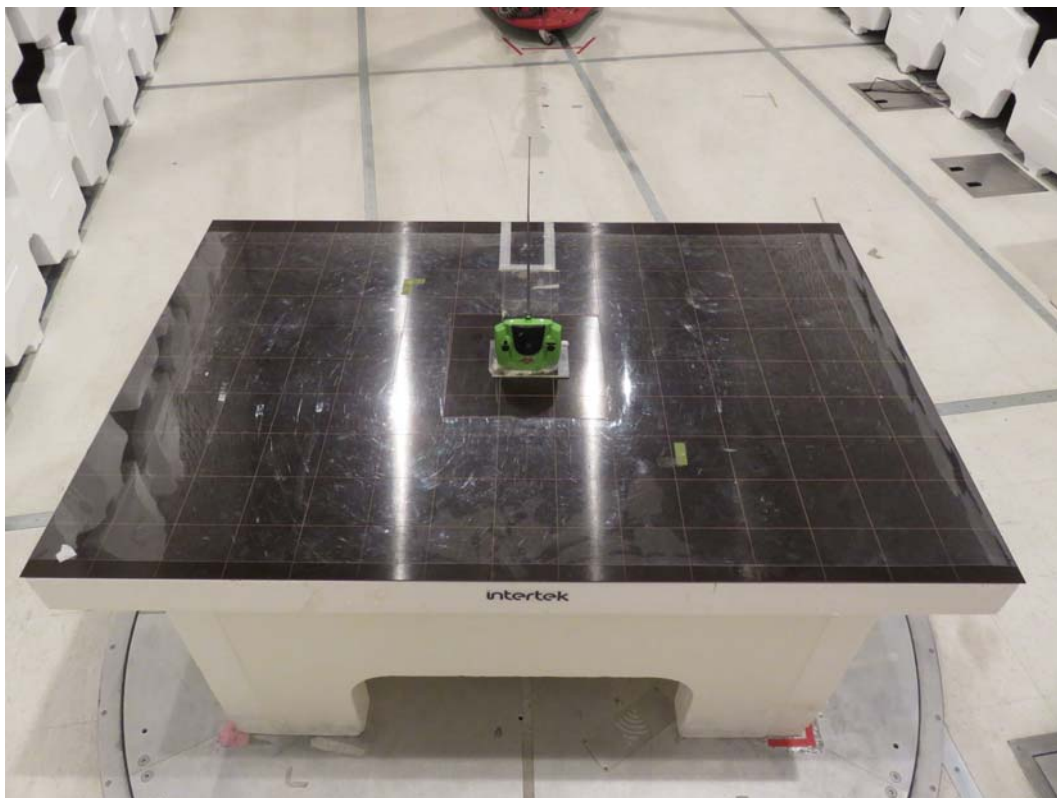

## Configuration Photographs

### Worst-Case Radiated Emissions

(Front View)

Model : **5F633F6**

**INTERTEK TESTING SERVICE**

---

Report No.: 17050119HKG-001

**Configuration Photographs**

**Worst-Case Radiated Emissions**