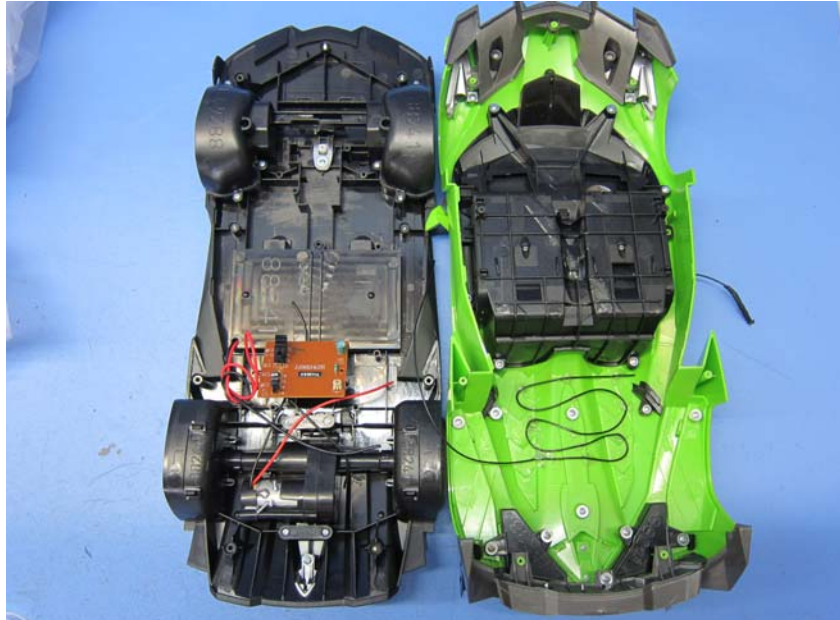

INTERTEK TESTING SERVICE

Report No.: 17050119HKG-003R2

Equipment Photographs

Model:5F633F6

(Internal)

INTERTEK TESTING SERVICE

Report No.: 17050119HKG-003R2

Equipment Photographs

Model: 5F633F6

(Internal)

INTERTEK TESTING SERVICE

Report No.: 17050119HKG-003R2

Equipment Photographs

Model: 5F633F6

(Internal)