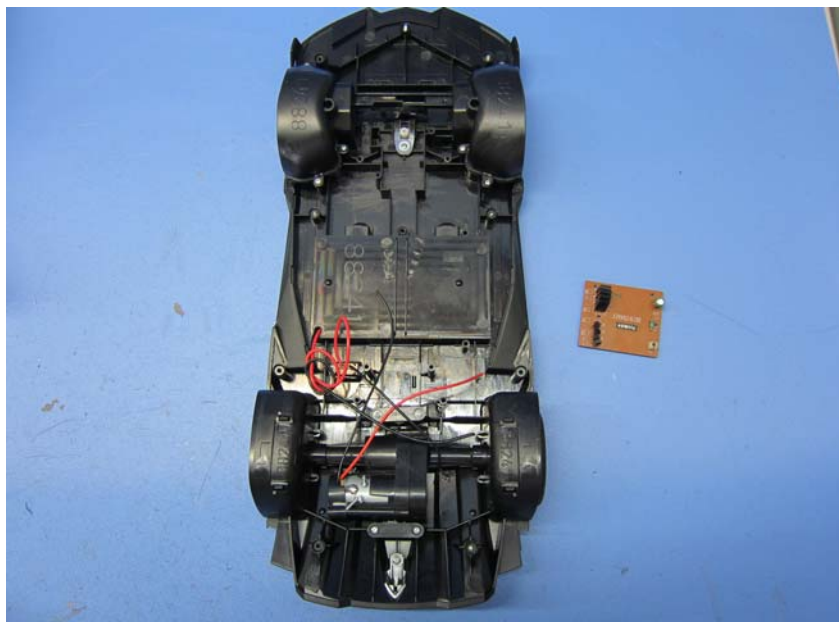

INTERTEK TESTING SERVICE

Report No.: 17050119HKG-003R2

Equipment Photographs

Model:5F633F6

(Internal)

INTERTEK TESTING SERVICE

Report No.: 17050119HKG-003R2

Equipment Photographs

Model: 5F633F6

(Internal)

INTERTEK TESTING SERVICE

Report No.: 17050119HKG-003R2

Equipment Photographs

Model: 5F633F6

(Internal)