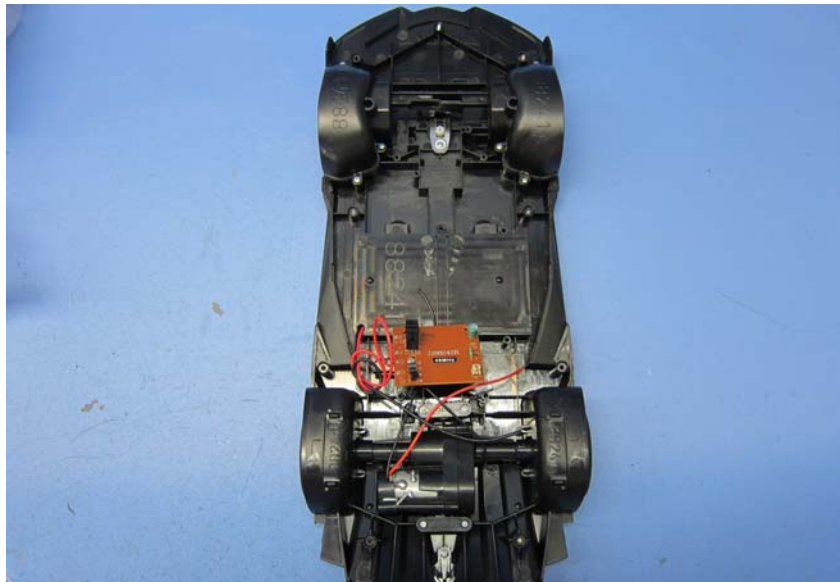

INTERTEK TESTING SERVICE

Report No.: 17050119HKG-003R2

Equipment Photographs

Model:5F633F6

(Internal)

INTERTEK TESTING SERVICE

Report No.: 17050119HKG-003R2

Equipment Photographs

Model: 5F633F6

(Internal)

INTERTEK TESTING SERVICE

Report No.: 17050119HKG-003R2

Equipment Photographs

Model: 5F633F6

(Internal)