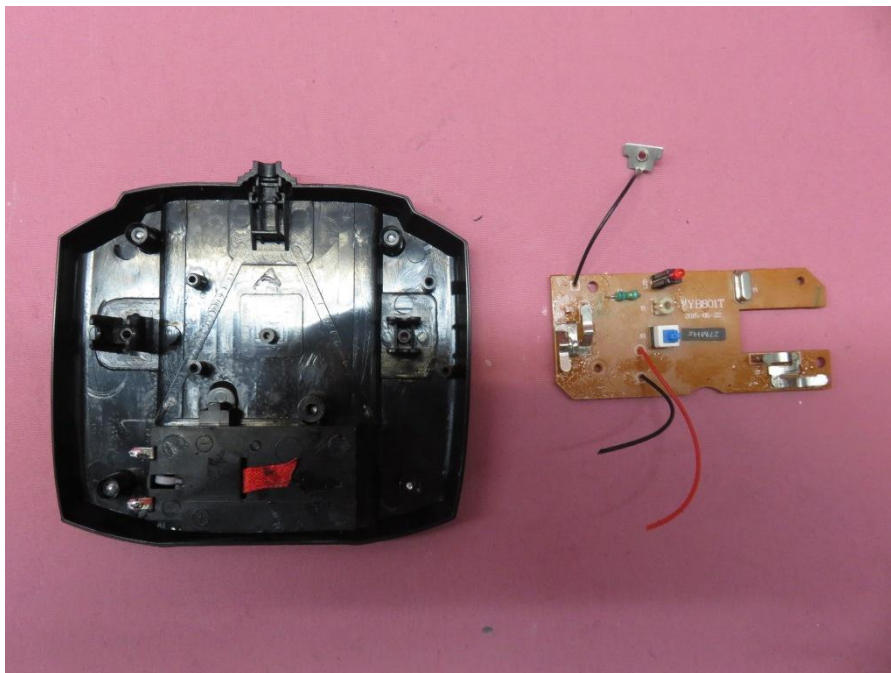

INTERTEK TESTING SERVICE

Report No.: 17050116HKG-001

Equipment Photographs

Model: 5F633F6

(Internal)

INTERTEK TESTING SERVICE

Report No.: 17050116HKG-001

Equipment Photographs

Model: 5F633F6

(Internal)