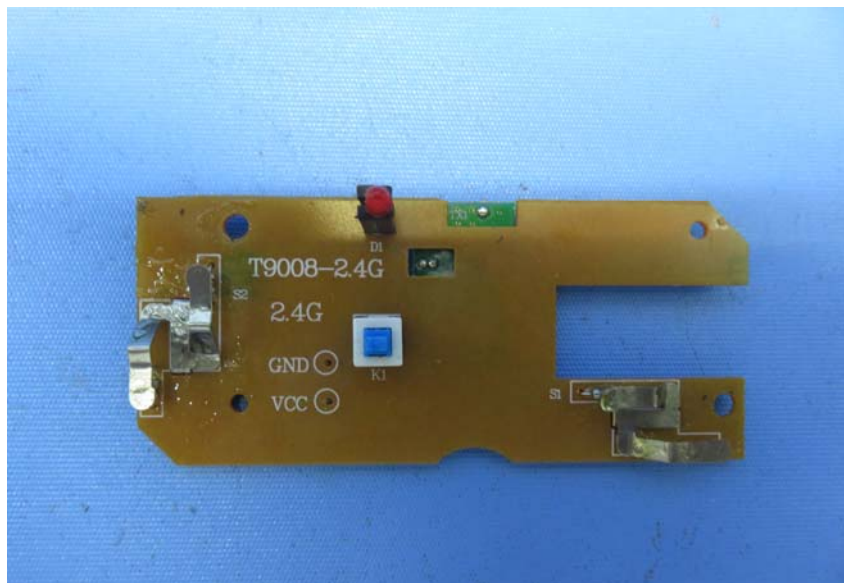

INTERTEK TESTING SERVICE

Report No.: 16060572HKG-001

Equipment Photographs

Model : 88061

(Internal)

INTERTEK TESTING SERVICE

Report No.: 16060572HKG-001

Equipment Photographs

Model : 88061

(Internal)

INTERTEK TESTING SERVICE

Report No.: 16060572HKG-001

Equipment Photographs

Model : 88061

(Internal)

INTERTEK TESTING SERVICE

Report No.: 16060572HKG-001

Equipment Photographs

Model : 88061

(Internal)