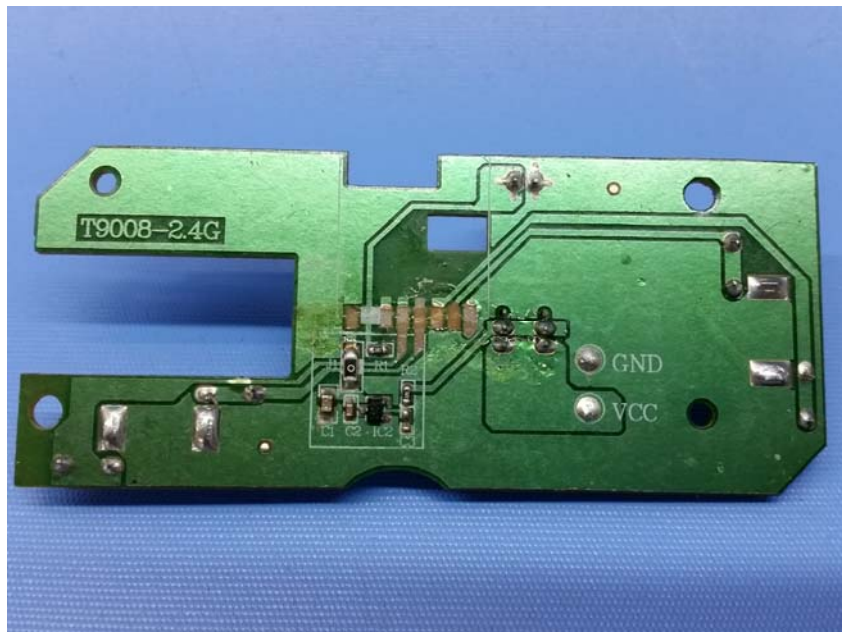

INTERTEK TESTING SERVICE

Report No.: 16060572HKG-001

Equipment Photographs

Model : 88061

(Internal)

INTERTEK TESTING SERVICE

Report No.: 16060572HKG-001

Equipment Photographs

Model : 88061

(Internal)

INTERTEK TESTING SERVICE

Report No.: 16060572HKG-001

Equipment Photographs

Model : 88061

(Internal)

INTERTEK TESTING SERVICE

Report No.: 16060572HKG-001

Equipment Photographs

Model : 88061

(Internal)