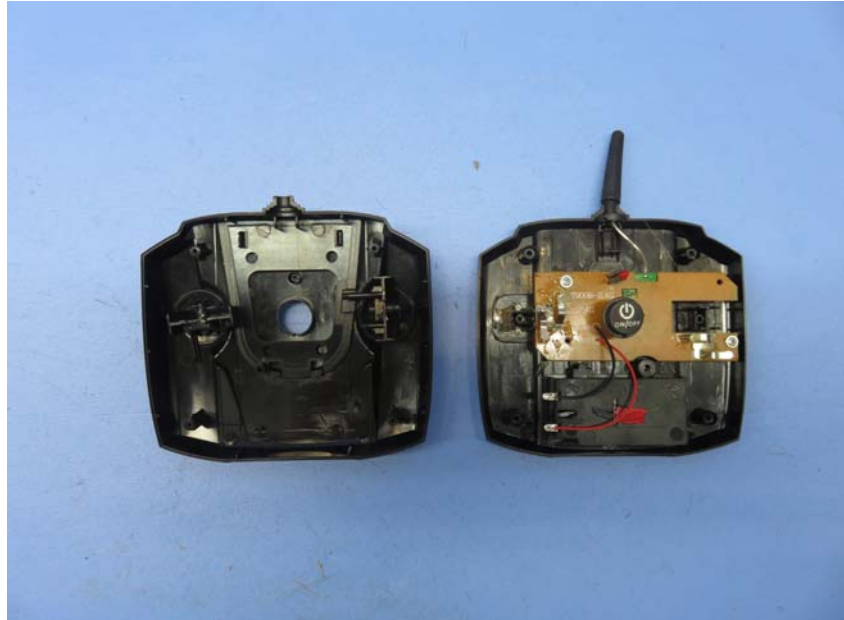

INTERTEK TESTING SERVICE

Report No.: 16060572HKG-001

Equipment Photographs

Model : 88061

(Internal)

INTERTEK TESTING SERVICE

Report No.: 16060572HKG-001

Equipment Photographs

Model : 88061

(Internal)

INTERTEK TESTING SERVICE

Report No.: 16060572HKG-001

Equipment Photographs

Model : 88061

(Internal)

INTERTEK TESTING SERVICE

Report No.: 16060572HKG-001

Equipment Photographs

Model : 88061

(Internal)