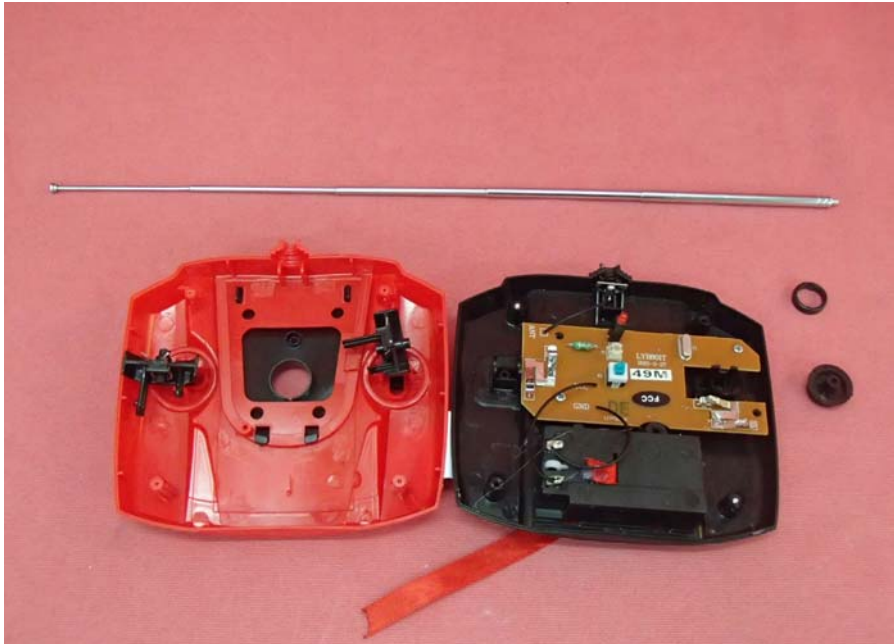

INTERTEK TESTING SERVICE

Report No.: 15050510HKG-001

Equipment Photographs

Model : 88242

(Internal)

INTERTEK TESTING SERVICE

Report No.: 15050510HKG-001

Equipment Photographs

Model : 88242

(Internal)

INTERTEK TESTING SERVICE

Report No.: 15050510HKG-001

Equipment Photographs

Model : 88242

(Internal)