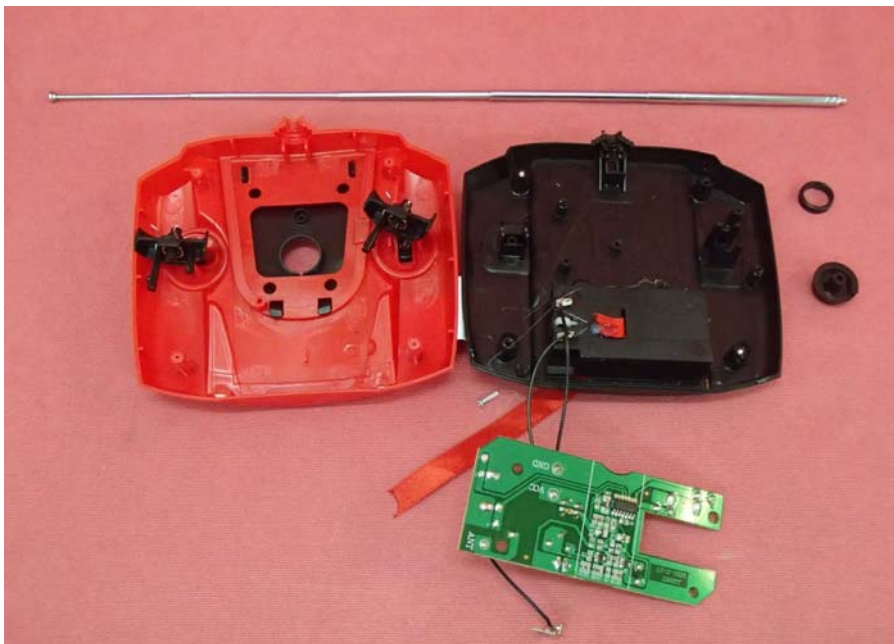

INTERTEK TESTING SERVICE

Report No.: 15050510HKG-001

Equipment Photographs

Model : 88242

(Internal)

INTERTEK TESTING SERVICE

Report No.: 15050510HKG-001

Equipment Photographs

Model : 88242

(Internal)

INTERTEK TESTING SERVICE

Report No.: 15050510HKG-001

Equipment Photographs

Model : 88242

(Internal)