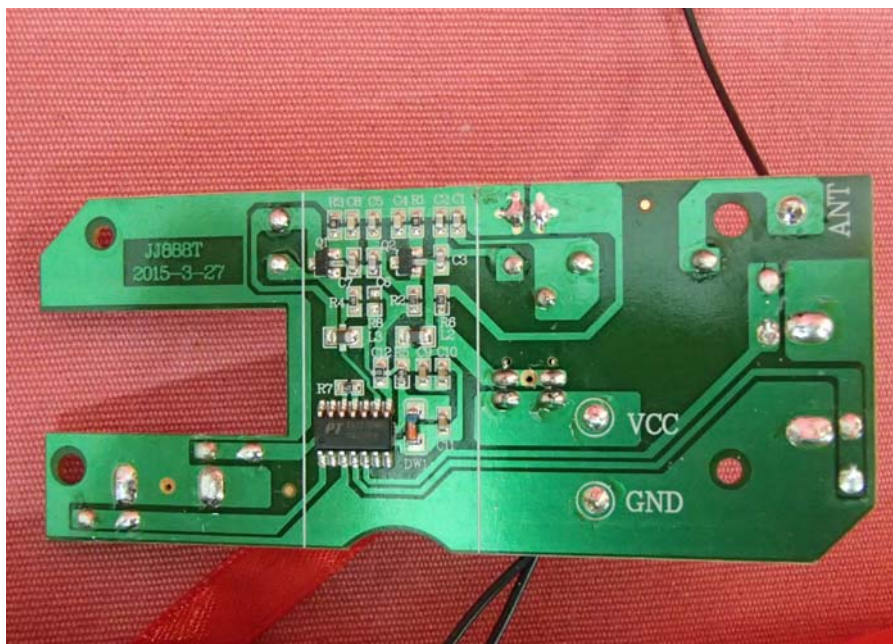

INTERTEK TESTING SERVICE

Report No.: 15050510HKG-001

Equipment Photographs

Model : 88242

(Internal)

INTERTEK TESTING SERVICE

Report No.: 15050510HKG-001

Equipment Photographs

Model : 88242

(Internal)

INTERTEK TESTING SERVICE

Report No.: 15050510HKG-001

Equipment Photographs

Model : 88242

(Internal)