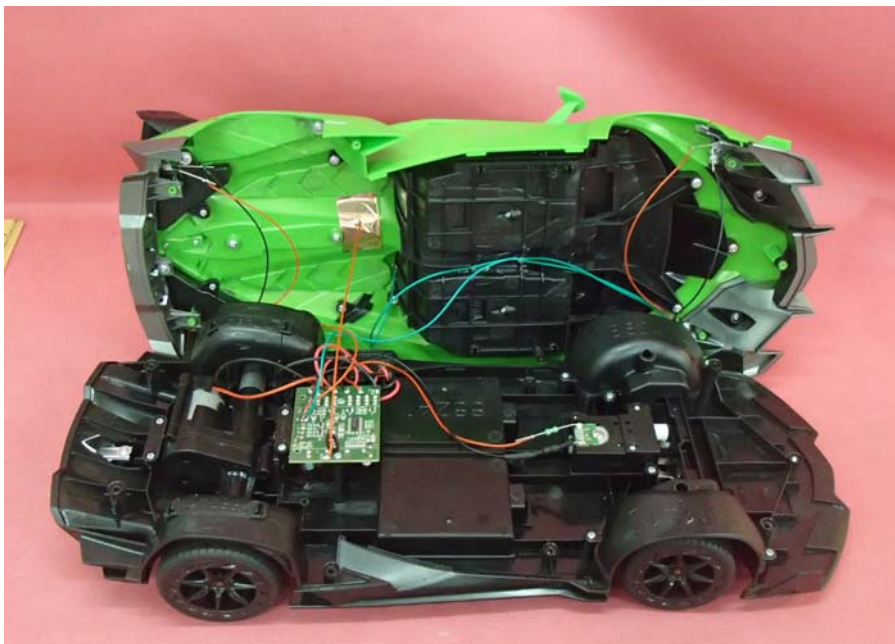

# INTERTEK TESTING SERVICE

Report No.: 15050510HKG-002

## Equipment Photographs

Model : 88242

(Internal)