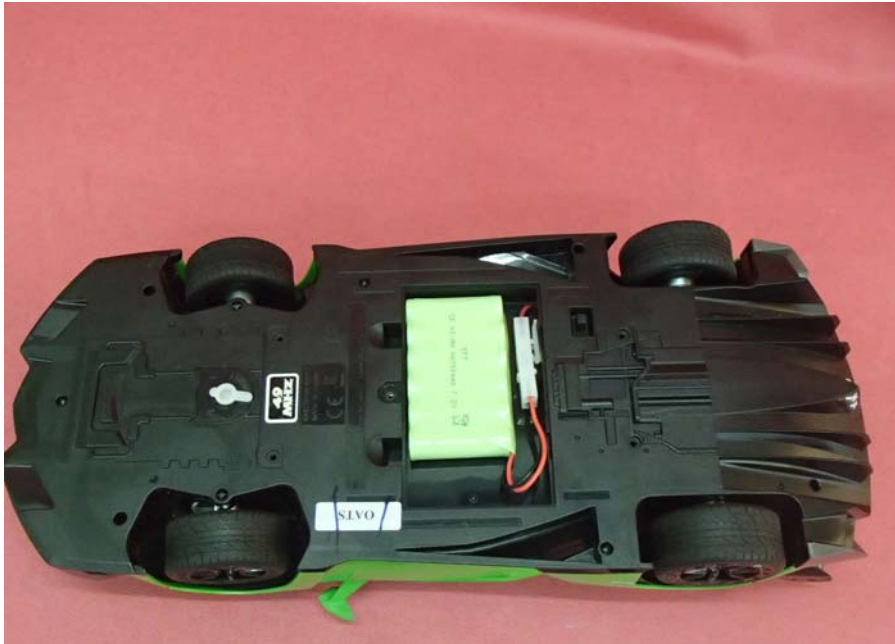

# INTERTEK TESTING SERVICE

Report No.: 15050510HKG-002

## Equipment Photographs

Model : 88242

(Internal)