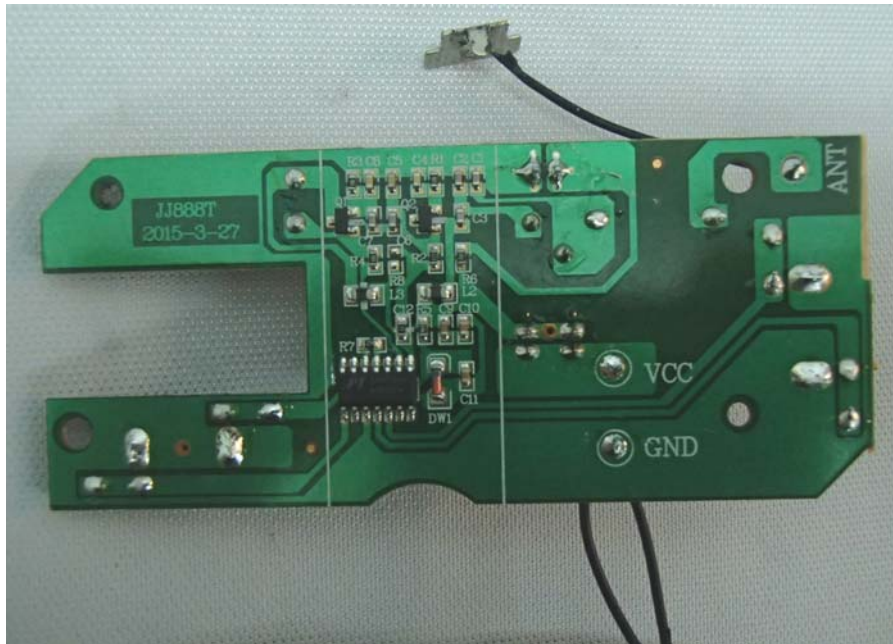

INTERTEK TESTING SERVICE

Report No.: 15050509HKG-001

Equipment Photographs

Model : 88102

(Internal)