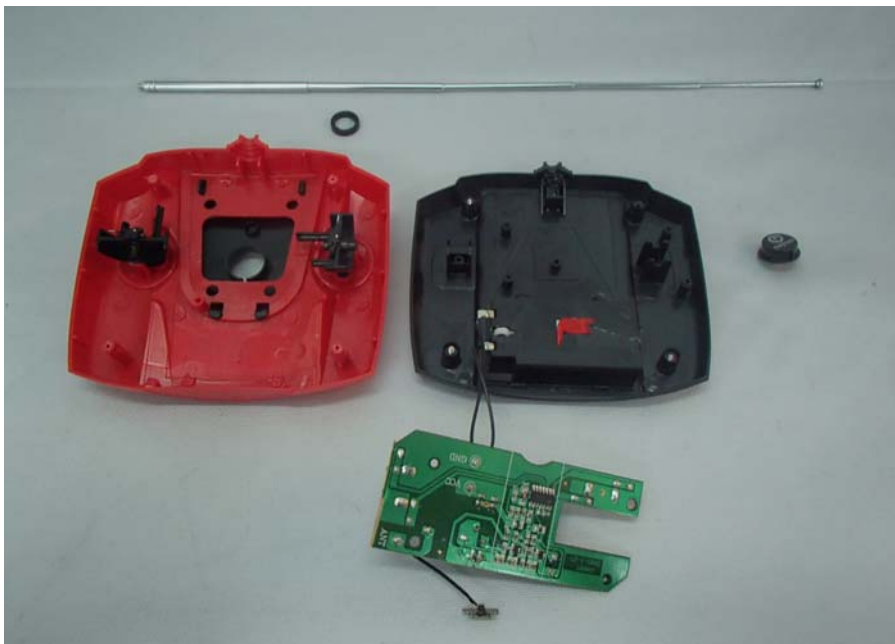

# INTERTEK TESTING SERVICE

Report No.: 15050509HKG-001

## Equipment Photographs

Model : 88102

(Internal)