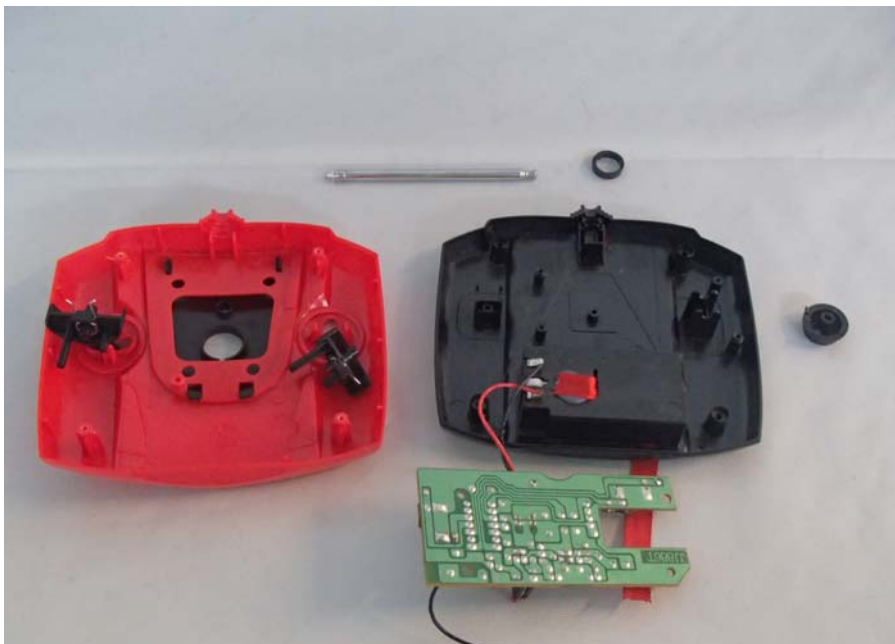

INTERTEK TESTING SERVICE

Report No.: 14050508HKG-001

Equipment Photographs

Model : 88091

(Internal)

INTERTEK TESTING SERVICE

Report No.: 14050508HKG-001

Equipment Photographs

Model : 88091

(Internal)

INTERTEK TESTING SERVICE

Report No.: 14050508HKG-001

Equipment Photographs

Model : 88091

(Internal)