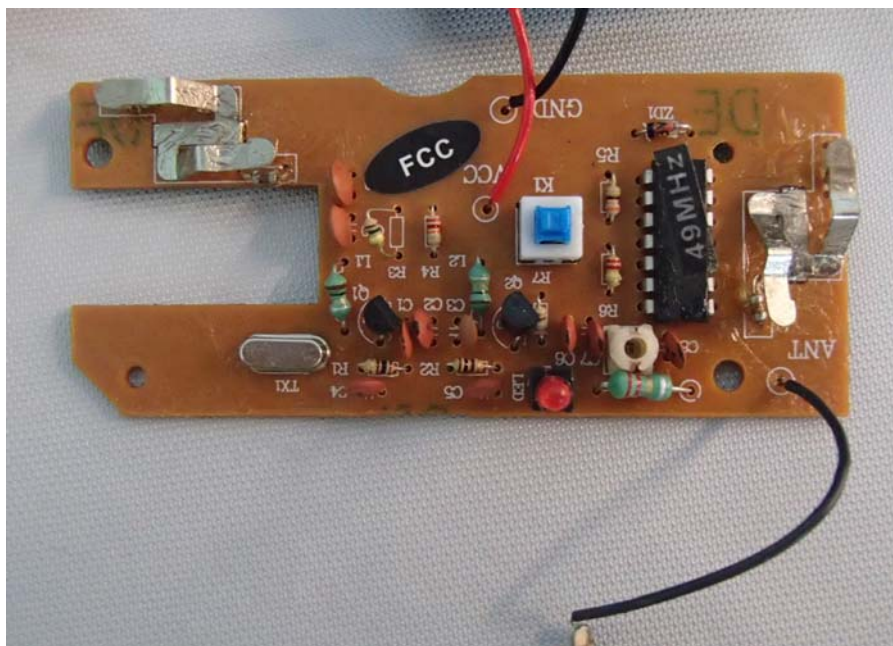

INTERTEK TESTING SERVICE

Report No.: 14050508HKG-001

Equipment Photographs

Model : 88091

(Internal)

INTERTEK TESTING SERVICE

Report No.: 14050508HKG-001

Equipment Photographs

Model : 88091

(Internal)

INTERTEK TESTING SERVICE

Report No.: 14050508HKG-001

Equipment Photographs

Model : 88091

(Internal)