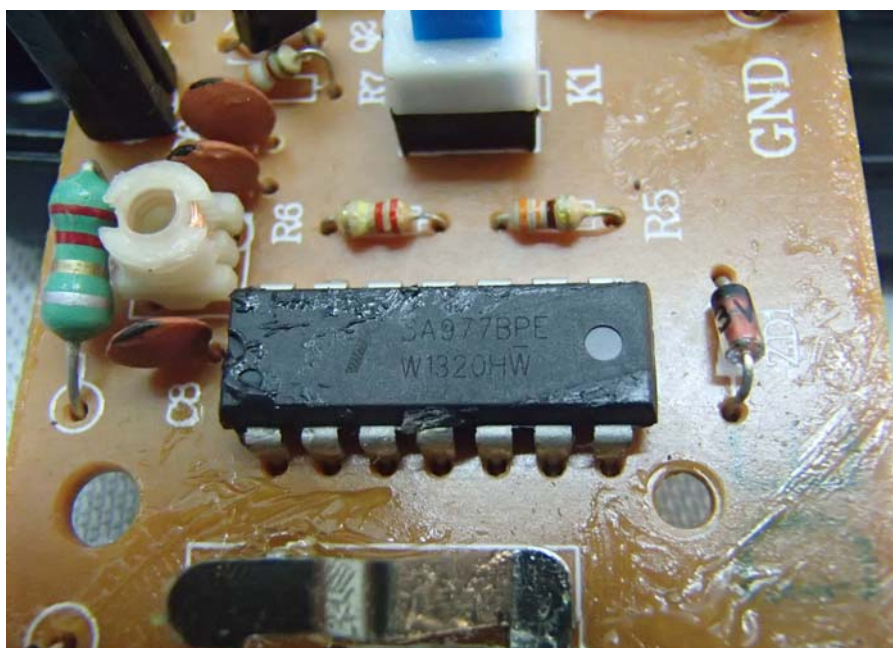

INTERTEK TESTING SERVICE

Report No.: 14050508HKG-001

Equipment Photographs

Model : 88091

(Internal)

INTERTEK TESTING SERVICE

Report No.: 14050508HKG-001

Equipment Photographs

Model : 88091

(Internal)

INTERTEK TESTING SERVICE

Report No.: 14050508HKG-001

Equipment Photographs

Model : 88091

(Internal)