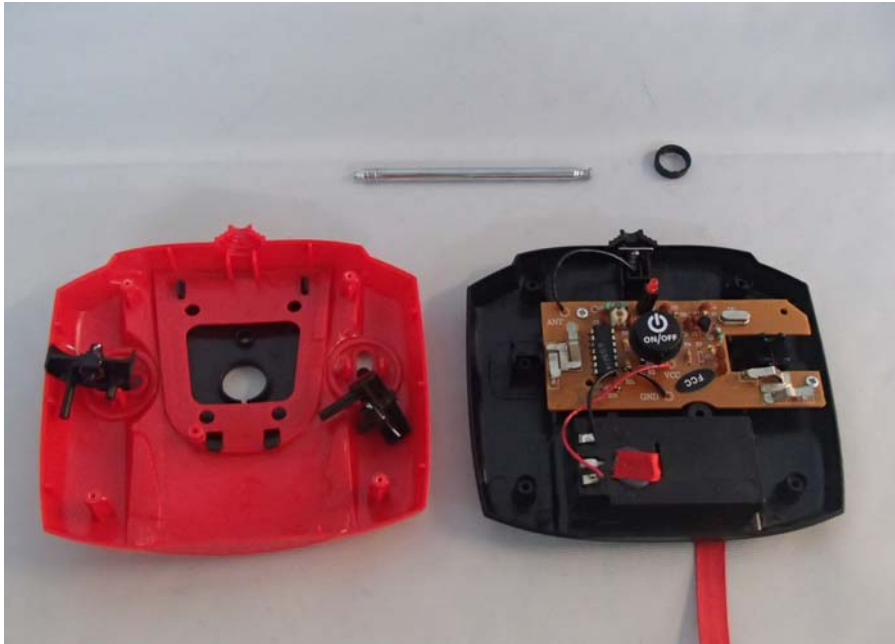

INTERTEK TESTING SERVICE

Report No.: 14050508HKG-001

Equipment Photographs

Model : 88091

(Internal)

INTERTEK TESTING SERVICE

Report No.: 14050508HKG-001

Equipment Photographs

Model : 88091

(Internal)

INTERTEK TESTING SERVICE

Report No.: 14050508HKG-001

Equipment Photographs

Model : 88091

(Internal)