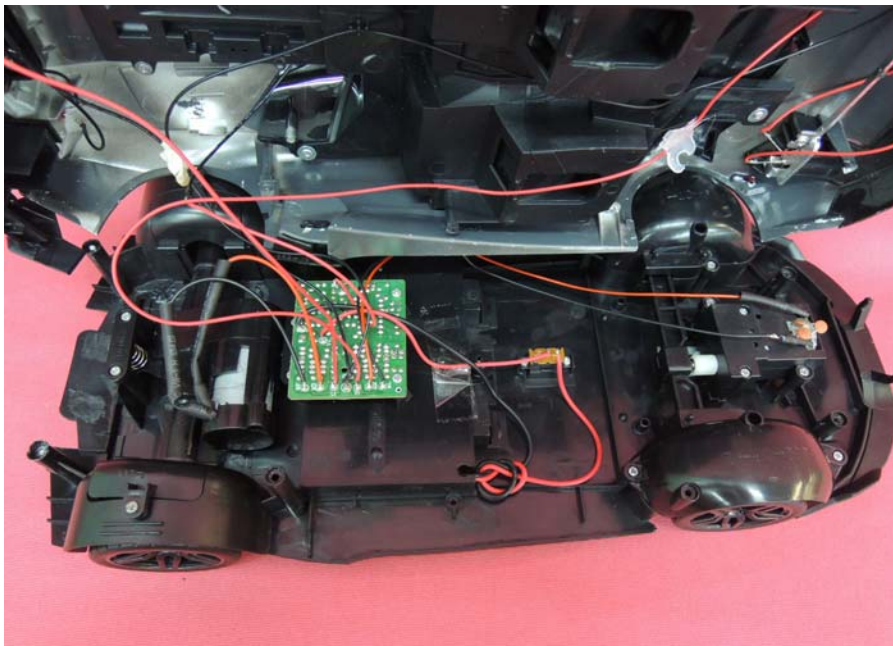

INTERTEK TESTING SERVICE

Report No.: 14050508HKG-002

Equipment Photographs

Model : 88092

(Internal)

INTERTEK TESTING SERVICE

Report No.: 14050508HKG-002

Equipment Photographs

Model : 88092

(Internal)

INTERTEK TESTING SERVICE

Report No.: 14050508HKG-002

Equipment Photographs

Model :88092

(Internal)

INTERTEK TESTING SERVICE

Report No.: 14050508HKG-002

Equipment Photographs

Model :88092

(Internal)

INTERTEK TESTING SERVICE

Report No.: 14050508HKG-002

Equipment Photographs

Model :88092