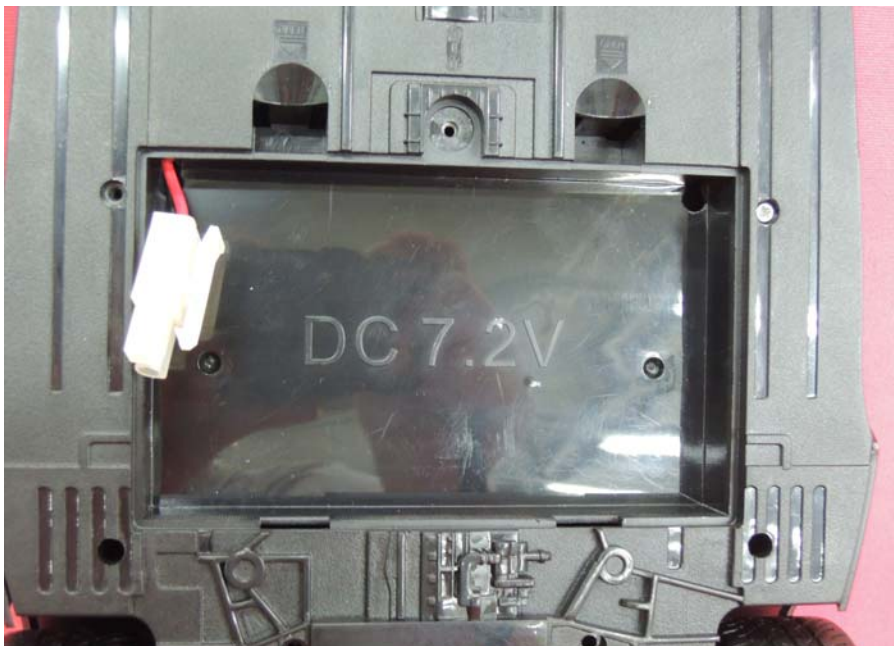

INTERTEK TESTING SERVICE

Report No.: 14050508HKG-002

Equipment Photographs

Model : 88092

(Internal)

INTERTEK TESTING SERVICE

Report No.: 14050508HKG-002

Equipment Photographs

Model : 88092

(Internal)

INTERTEK TESTING SERVICE

Report No.: 14050508HKG-002

Equipment Photographs

Model :88092

(Internal)

INTERTEK TESTING SERVICE

Report No.: 14050508HKG-002

Equipment Photographs

Model :88092

(Internal)

INTERTEK TESTING SERVICE

Report No.: 14050508HKG-002

Equipment Photographs

Model :88092