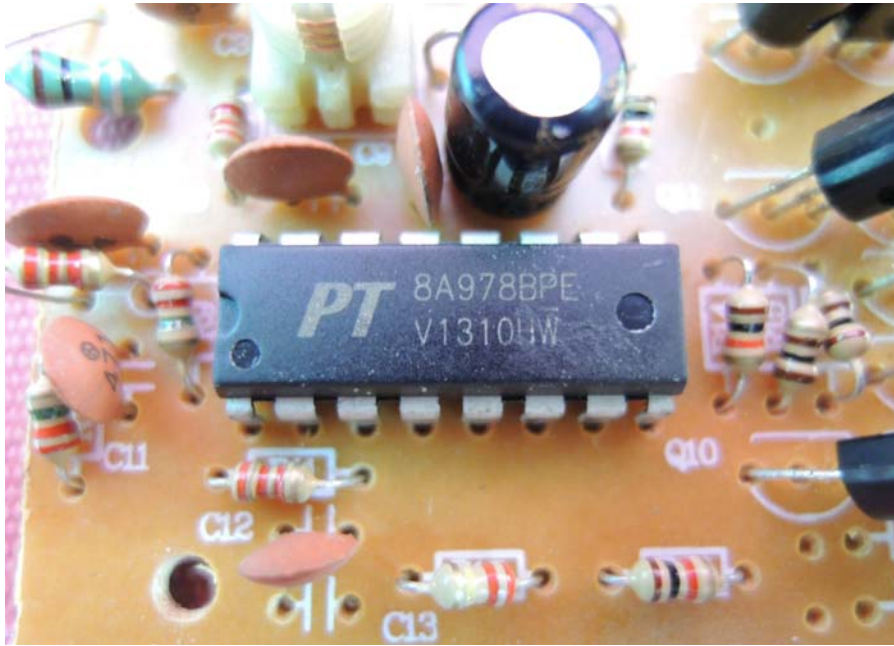

INTERTEK TESTING SERVICE

Report No.: 14050508HKG-002

Equipment Photographs

Model : 88092

(Internal)

INTERTEK TESTING SERVICE

Report No.: 14050508HKG-002

Equipment Photographs

Model : 88092

(Internal)

INTERTEK TESTING SERVICE

Report No.: 14050508HKG-002

Equipment Photographs

Model :88092

(Internal)

INTERTEK TESTING SERVICE

Report No.: 14050508HKG-002

Equipment Photographs

Model :88092

(Internal)

INTERTEK TESTING SERVICE

Report No.: 14050508HKG-002

Equipment Photographs

Model :88092