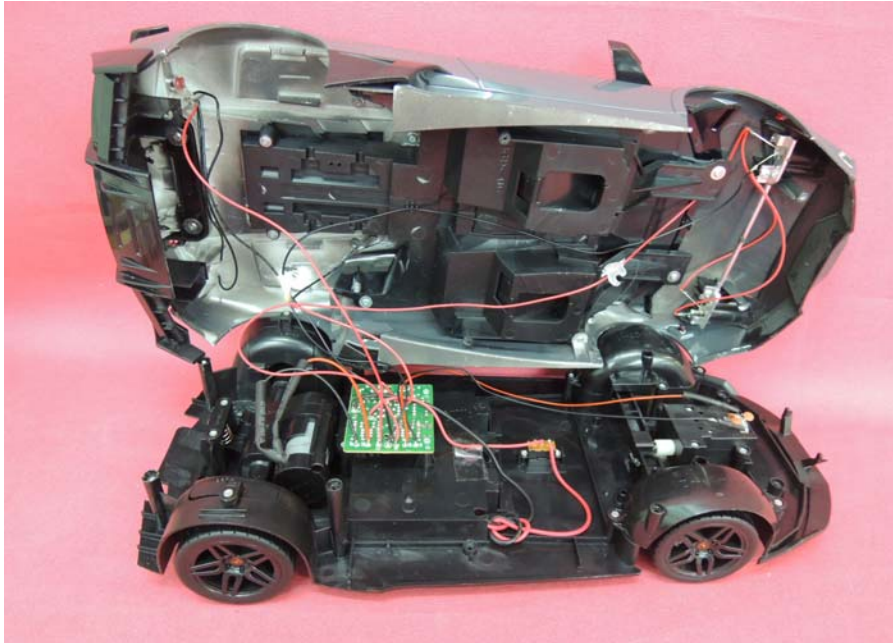

INTERTEK TESTING SERVICE

Report No.: 14050508HKG-002

Equipment Photographs

Model : 88092

(Internal)

INTERTEK TESTING SERVICE

Report No.: 14050508HKG-002

Equipment Photographs

Model : 88092

(Internal)

INTERTEK TESTING SERVICE

Report No.: 14050508HKG-002

Equipment Photographs

Model :88092

(Internal)

INTERTEK TESTING SERVICE