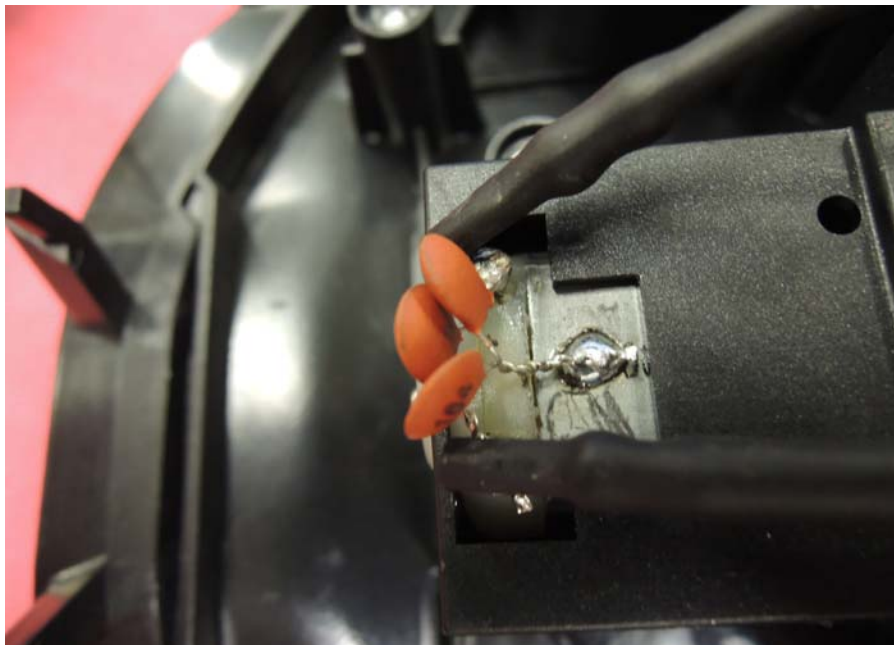

INTERTEK TESTING SERVICE

Report No.: 14050508HKG-002

Equipment Photographs

Model :88092

(Internal)