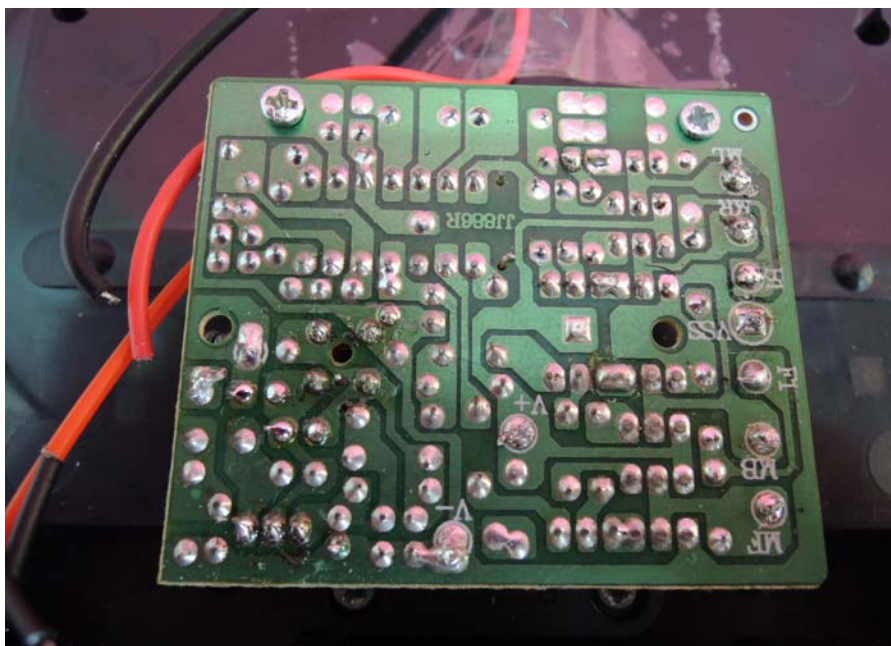

INTERTEK TESTING SERVICE

Report No.: 14050508HKG-002

Equipment Photographs

Model : 88092

(Internal)

INTERTEK TESTING SERVICE

Report No.: 14050508HKG-002

Equipment Photographs

Model : 88092

(Internal)

INTERTEK TESTING SERVICE

Report No.: 14050508HKG-002

Equipment Photographs

Model :88092

(Internal)

INTERTEK TESTING SERVICE

Report No.: 14050508HKG-002

Equipment Photographs

Model :88092

(Internal)

INTERTEK TESTING SERVICE

Report No.: 14050508HKG-002

Equipment Photographs

Model :88092