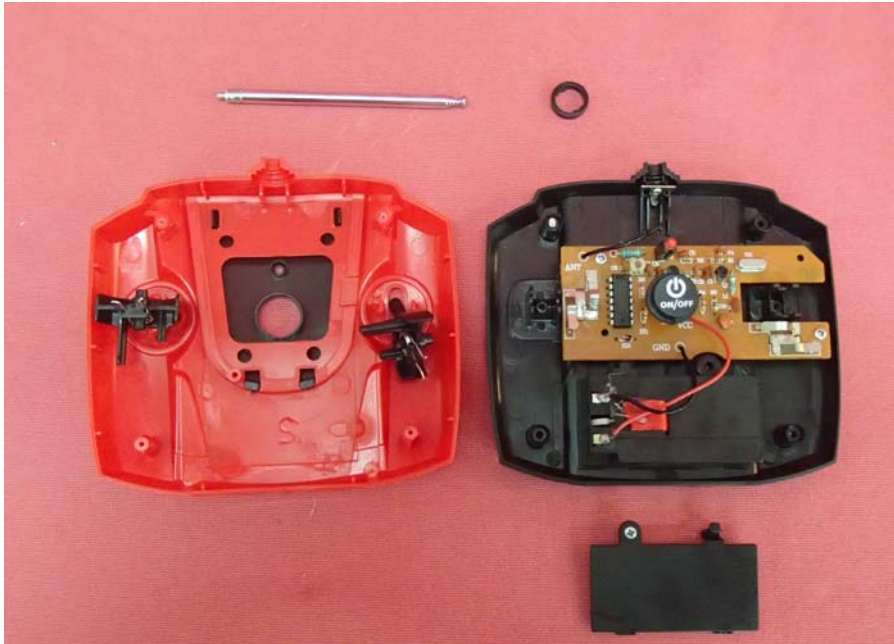

INTERTEK TESTING SERVICE

Report No.: 14050507HKG-001

Equipment Photographs

Model : 88131

(Internal)

INTERTEK TESTING SERVICE

Report No.: 14050507HKG-001

Equipment Photographs

Model : 88131

(Internal)

INTERTEK TESTING SERVICE

Report No.: 14050507HKG-001

Equipment Photographs

Model : 88131

(Internal)