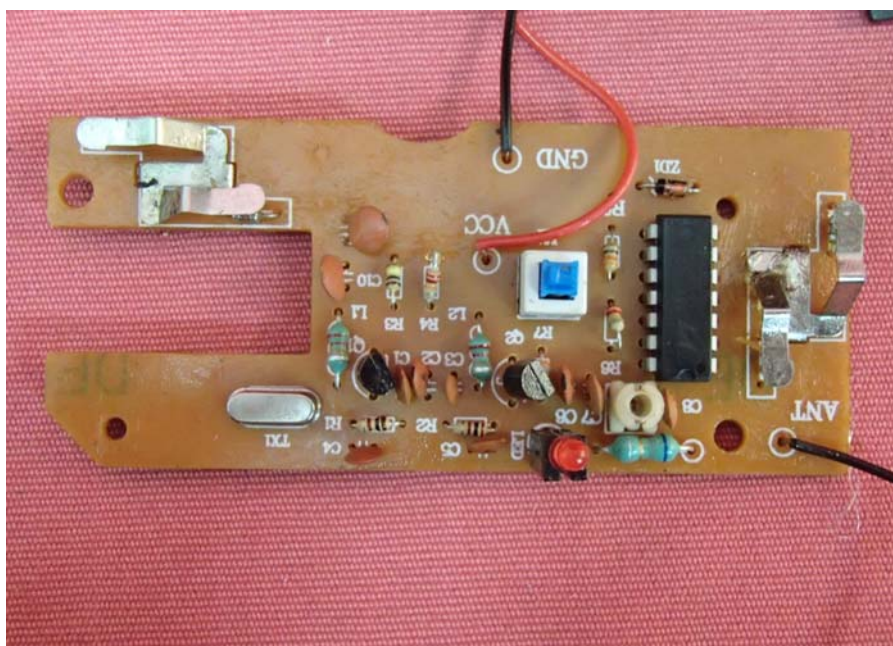

INTERTEK TESTING SERVICE

Report No.: 14050507HKG-001

Equipment Photographs

Model : 88131

(Internal)

INTERTEK TESTING SERVICE

Report No.: 14050507HKG-001

Equipment Photographs

Model : 88131

(Internal)

INTERTEK TESTING SERVICE

Report No.: 14050507HKG-001

Equipment Photographs

Model : 88131

(Internal)