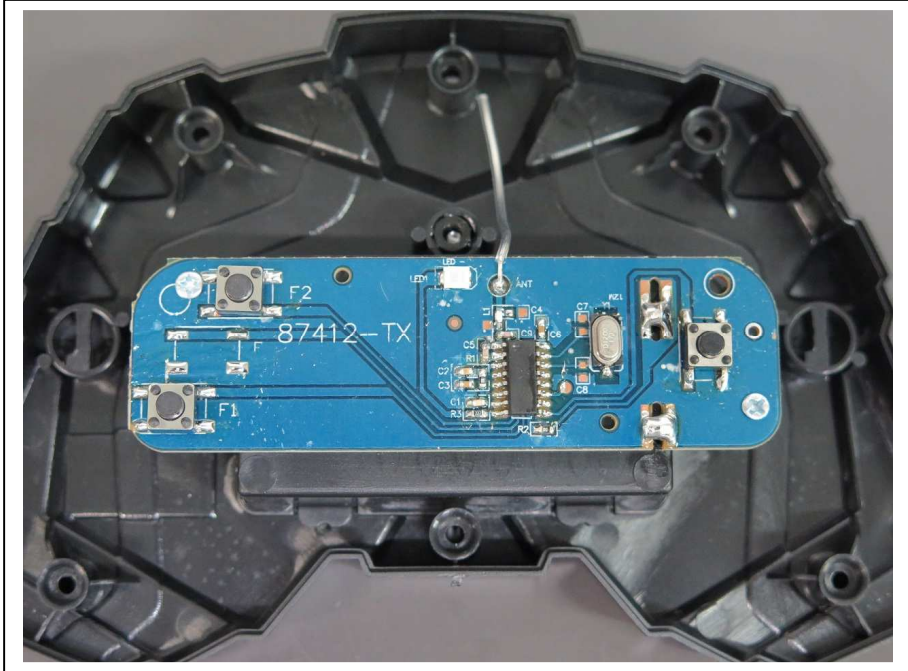

## Internal Photo

FCC ID: OTM-8741119-24GTX