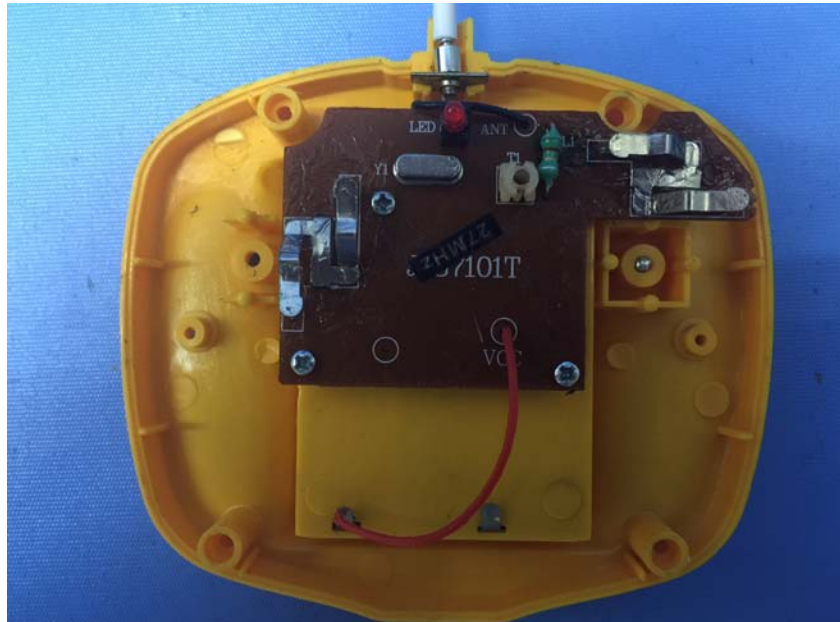

INTERTEK TESTING SERVICE

Report No.: 16071077HKG-001

Equipment Photographs

Model : 87111

(Internal)

INTERTEK TESTING SERVICE

Report No.: 16071077HKG-001

Equipment Photographs

Model : 87111

(Internal)

INTERTEK TESTING SERVICE

Report No.: 16071077HKG-001

Equipment Photographs

Model : 87111

(Internal)