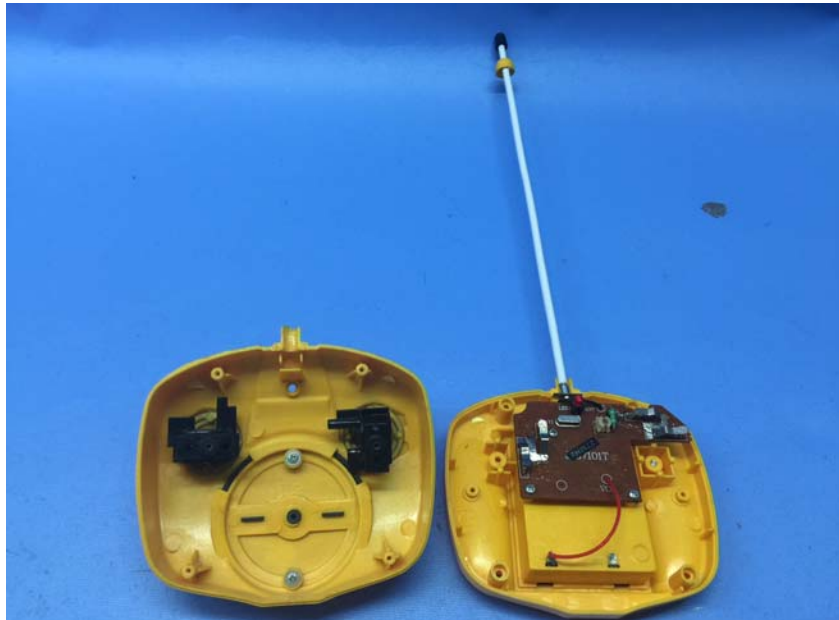

INTERTEK TESTING SERVICE

Report No.: 16071077HKG-001

Equipment Photographs

Model : 87111

(Internal)

INTERTEK TESTING SERVICE

Report No.: 16071077HKG-001

Equipment Photographs

Model : 87111

(Internal)

INTERTEK TESTING SERVICE

Report No.: 16071077HKG-001

Equipment Photographs

Model : 87111

(Internal)