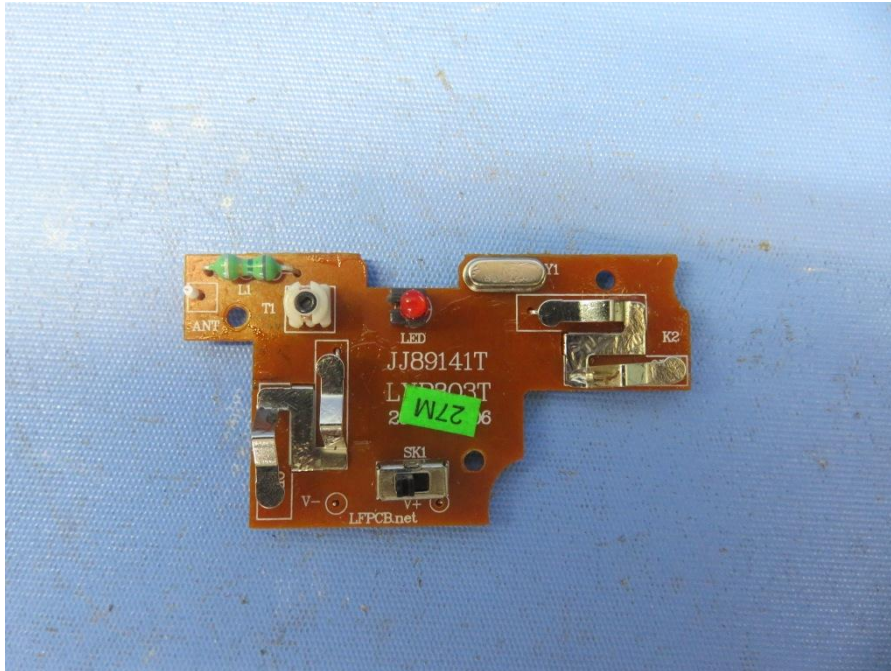

INTERTEK TESTING SERVICE

Report No.: 17051398HKG-001

Equipment Photographs

Model: 5F633FA

(Internal)