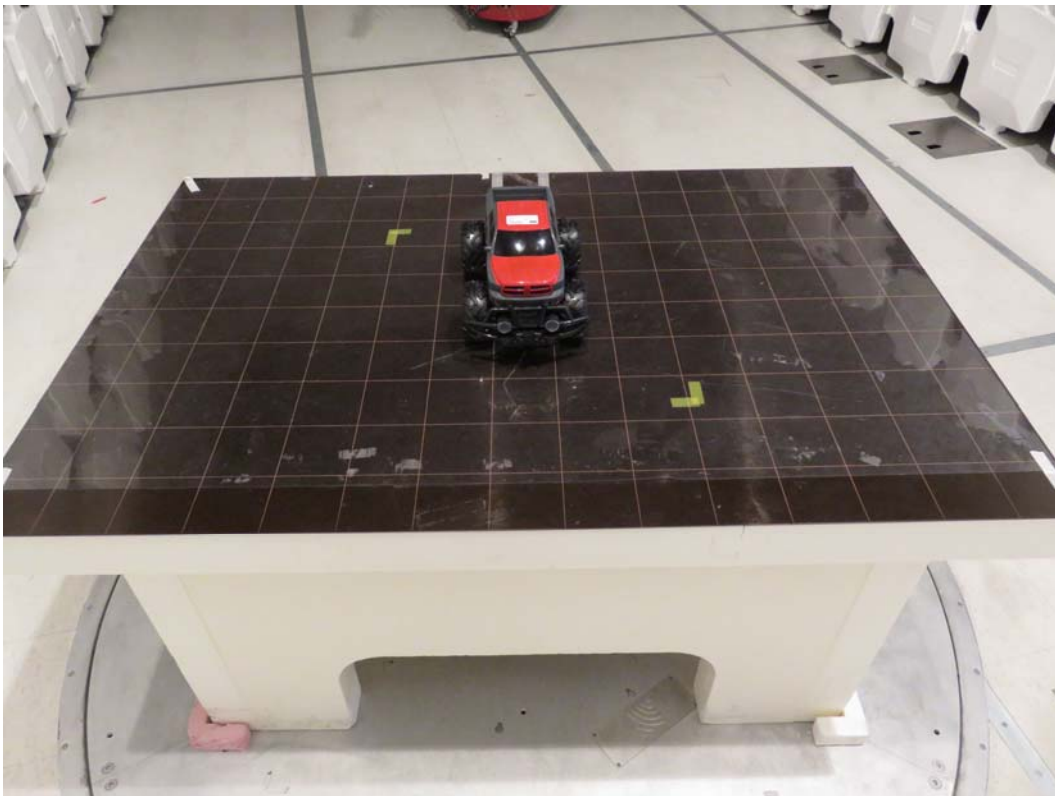


INTERTEK TESTING SERVICE

Report No: 15120399HKG-001

Configuration Photographs

Worst-Case Radiated Emissions

(Front View)

Model : 5F6336FA

INTERTEK TESTING SERVICE

Report No: 15120399HKG-001

Configuration Photographs

Worst-Case Radiated Emissions

(Back View)

Model : 5F6336FA