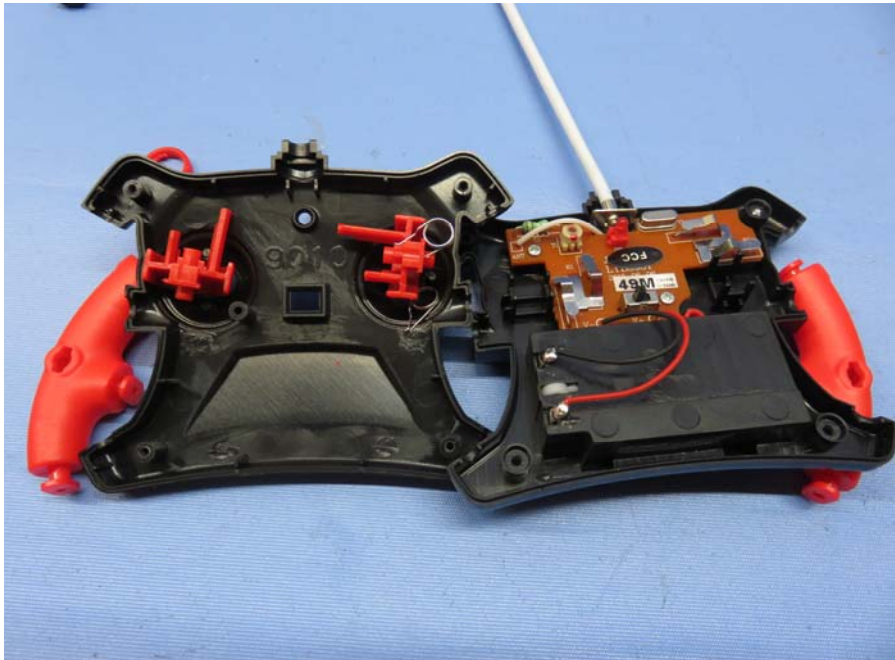

# INTERTEK TESTING SERVICE

Report No.: 16060542HKG-001

## Equipment Photographs

Model : 85176

(Internal)