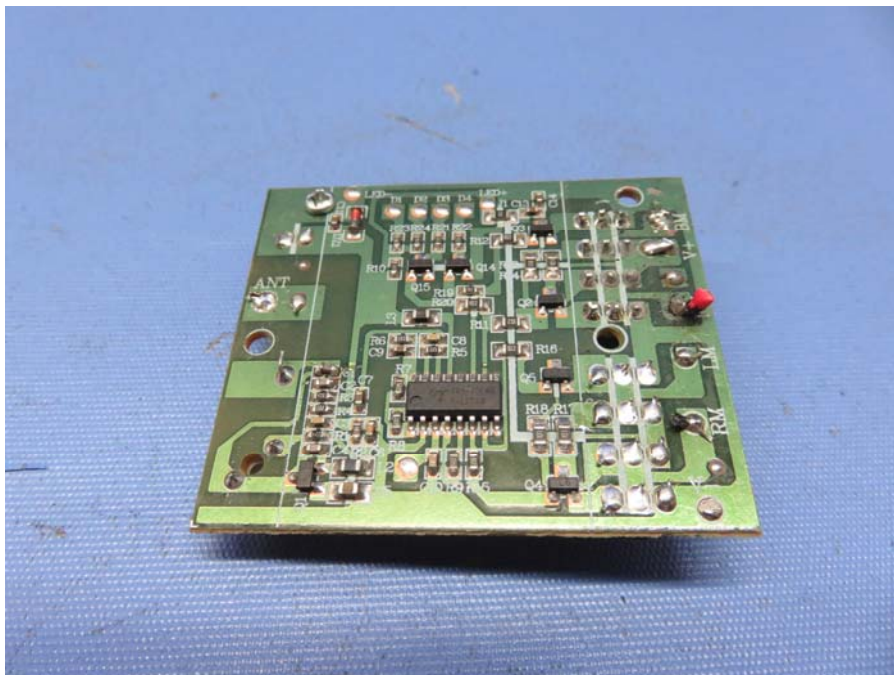

INTERTEK TESTING SERVICE

Report No.: 16060542HKG-002

Equipment Photographs

Model : 85176

(Internal)

Equipment Photographs

FCC ID: OTM-8517616-49MRX

INTERTEK TESTING SERVICE

Report No.: 16060542HKG-002

Equipment Photographs

Model : 85176

(Internal)

Equipment Photographs

FCC ID: OTM-8517616-49MRX