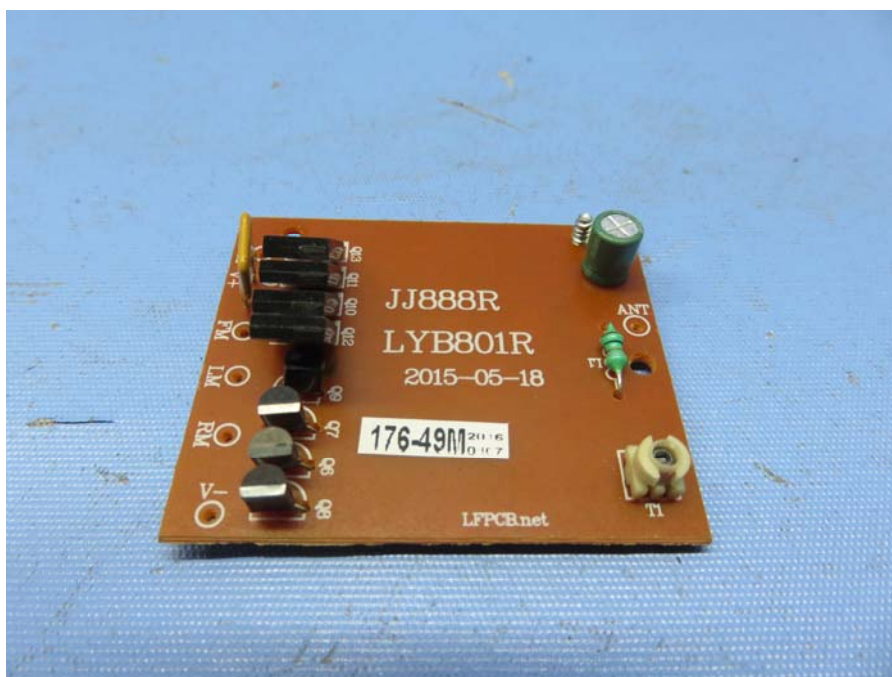

INTERTEK TESTING SERVICE

Report No.: 16060542HKG-002

Equipment Photographs

Model : 85176

(Internal)

Equipment Photographs

FCC ID: OTM-8517616-49MRX

INTERTEK TESTING SERVICE

Report No.: 16060542HKG-002

Equipment Photographs

Model : 85176

(Internal)

Equipment Photographs

FCC ID: OTM-8517616-49MRX