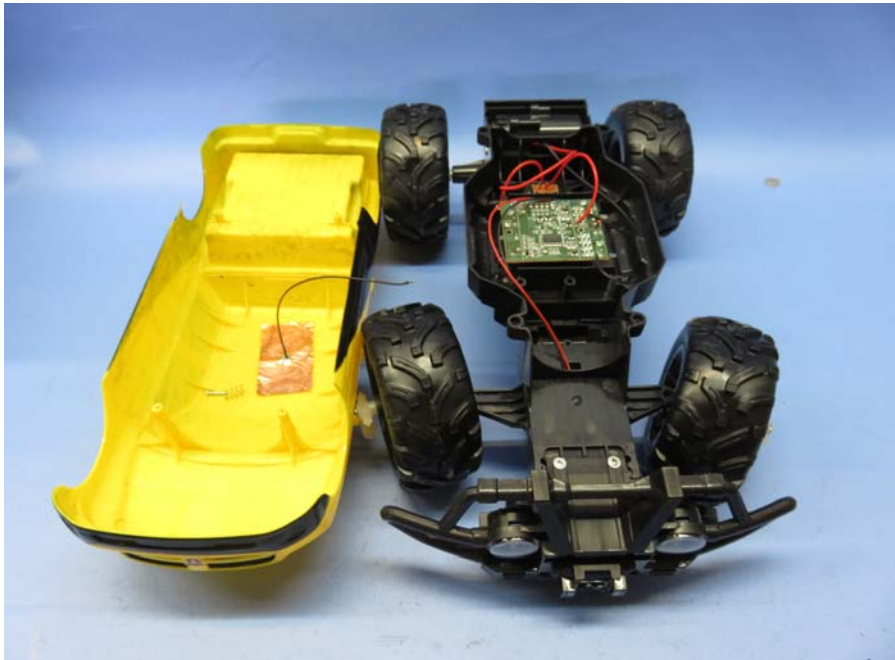

INTERTEK TESTING SERVICE

Report No.: 16060542HKG-002

Equipment Photographs

Model : 85176

(Internal)

Equipment Photographs

FCC ID: OTM-8517616-49MRX

INTERTEK TESTING SERVICE

Report No.: 16060542HKG-002

Equipment Photographs

Model : 85176

(Internal)

Equipment Photographs

FCC ID: OTM-8517616-49MRX