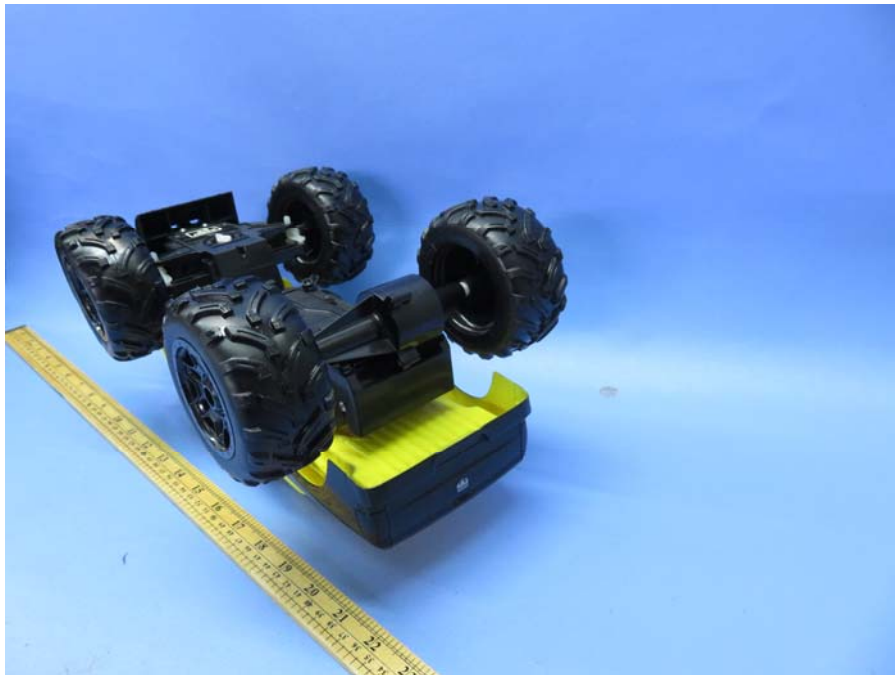

INTERTEK TESTING SERVICE

Report No.: 16060542HKG-002

Equipment Photographs

Model : 85176

(External)

Equipment Photographs

FCC ID: OTM-8517616-49MRX