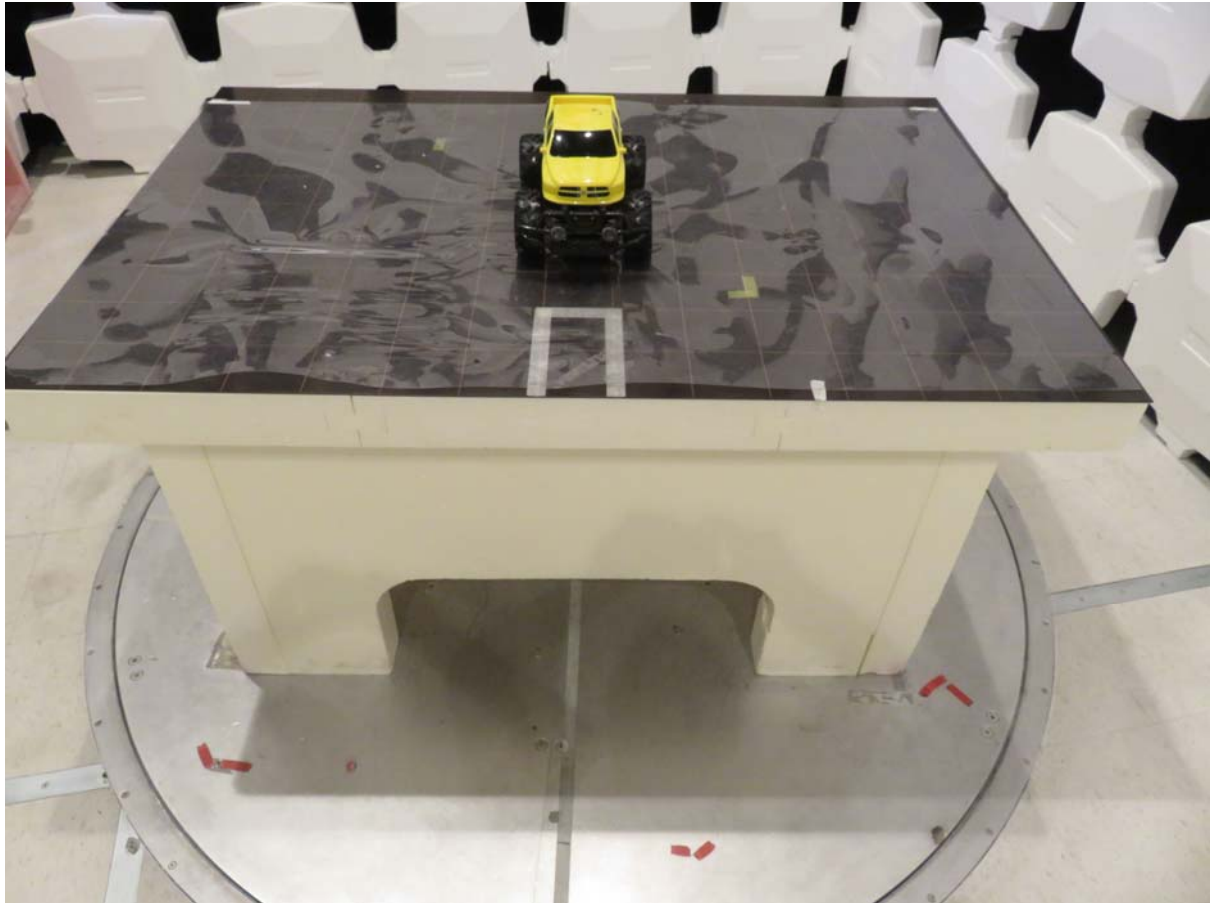

# INTERTEK TESTING SERVICE

Report No.: 16060542HKG-002

Configuration Photographs

Worst-Case Radiated Emissions

(Front View)

## Configuration Photographs