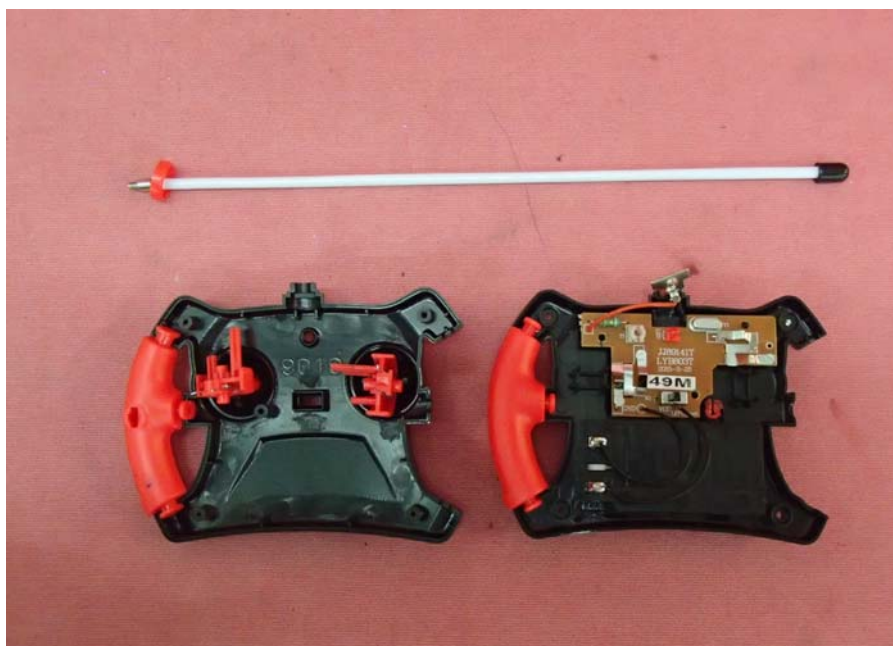

# INTERTEK TESTING SERVICE

Report No.: 15041365HKG-001

## Equipment Photographs

Model : 85066

(Internal)