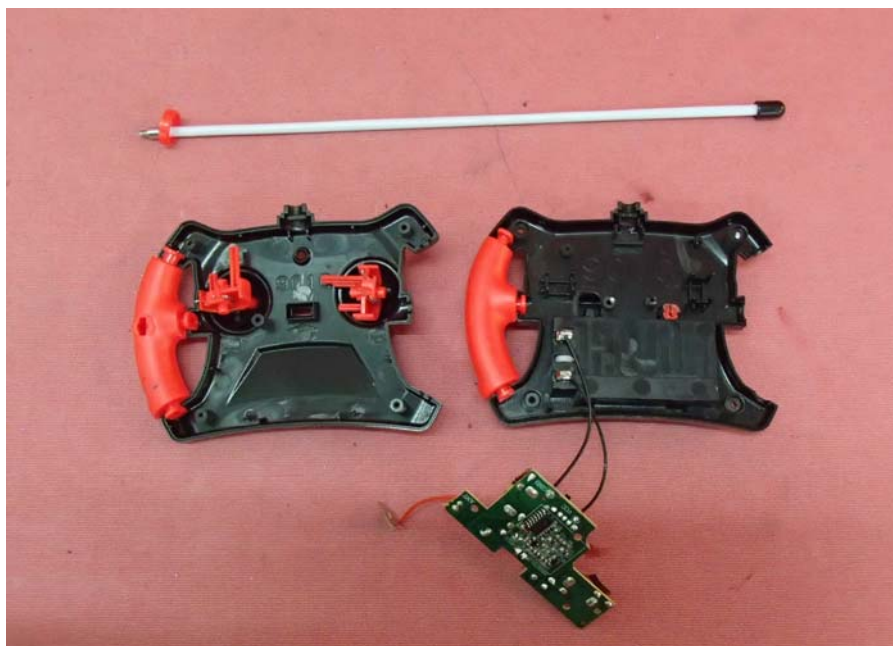

# INTERTEK TESTING SERVICE

Report No.: 15041365HKG-001

## Equipment Photographs

Model : 85066

(Internal)