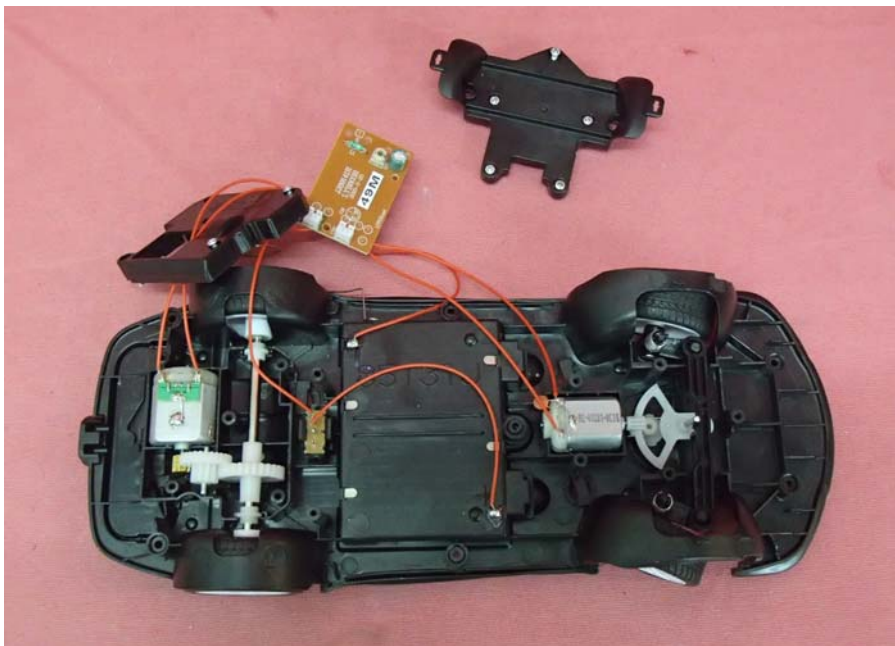

# INTERTEK TESTING SERVICE

Report No.: 15041365HKG-003

## Equipment Photographs

Model : 85066

(Internal)

---