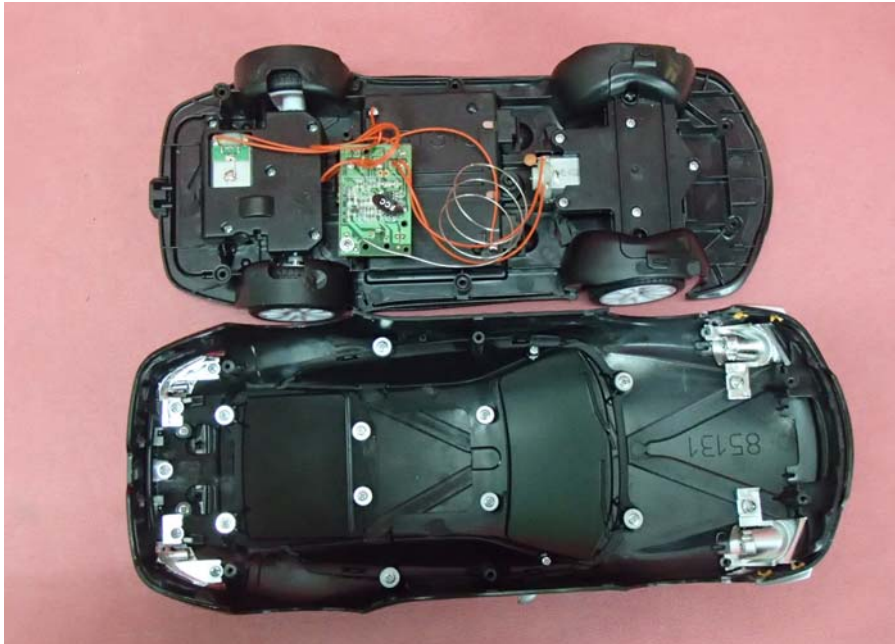

# INTERTEK TESTING SERVICE

Report No.: 15041365HKG-003

## Equipment Photographs

Model : 85066

(Internal)

---