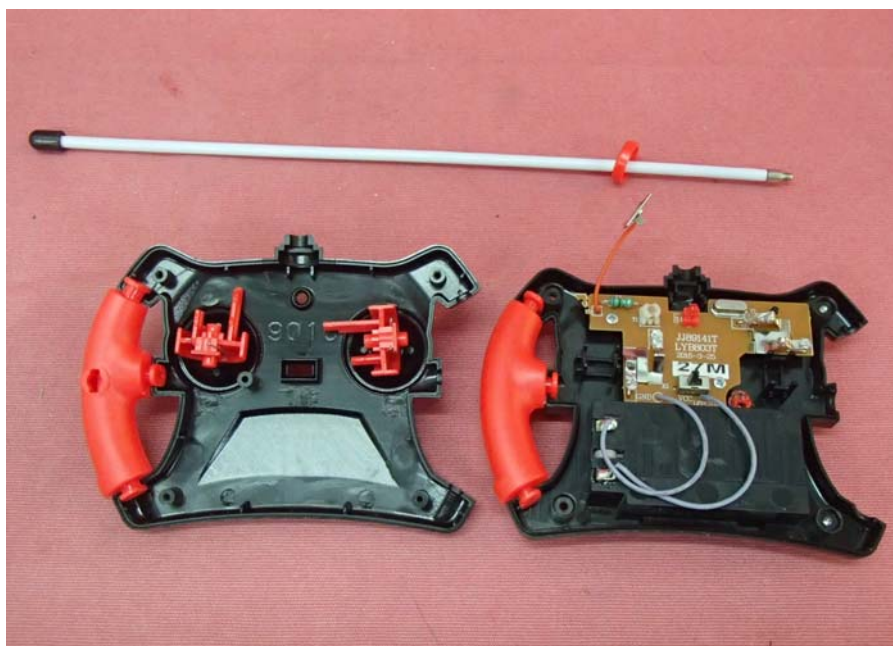

# INTERTEK TESTING SERVICE

Report No.: 15041363HKG-002

## Equipment Photographs

Model : 85066

(Internal)