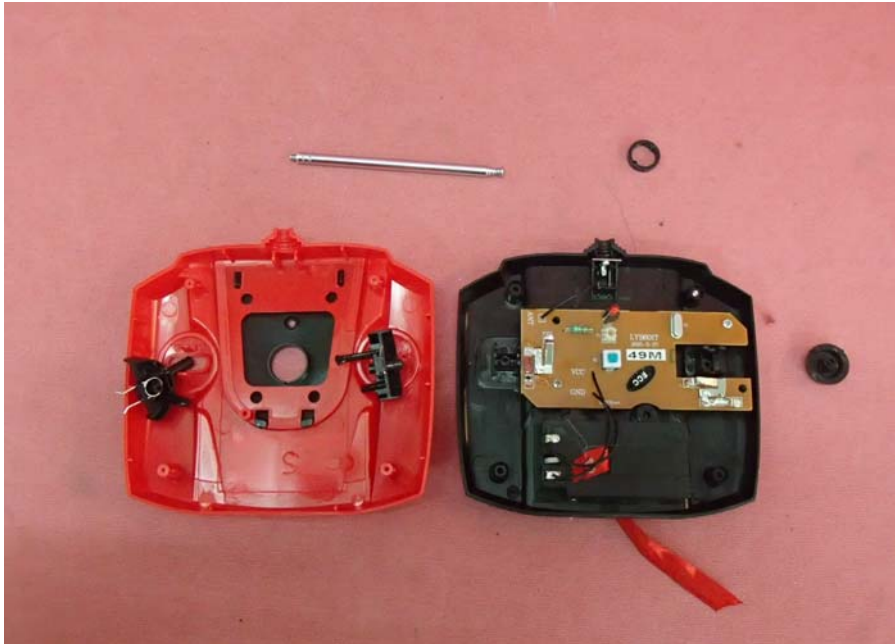

INTERTEK TESTING SERVICE

Report No.: 15041365HKG-002

Equipment Photographs

Model : 85066

(Internal)

INTERTEK TESTING SERVICE

Report No.: 15041365HKG-002

Equipment Photographs

Model : 85066

(Internal)

INTERTEK TESTING SERVICE

Report No.: 15041365HKG-002

Equipment Photographs

Model : 85066

(Internal)