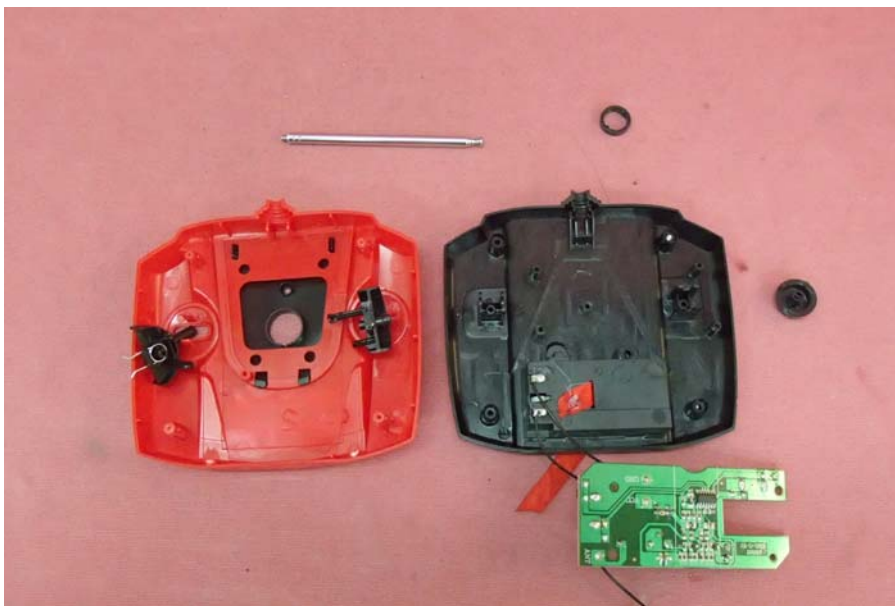

INTERTEK TESTING SERVICE

Report No.: 15041365HKG-002

Equipment Photographs

Model : 85066

(Internal)

INTERTEK TESTING SERVICE

Report No.: 15041365HKG-002

Equipment Photographs

Model : 85066

(Internal)

INTERTEK TESTING SERVICE

Report No.: 15041365HKG-002

Equipment Photographs

Model : 85066

(Internal)