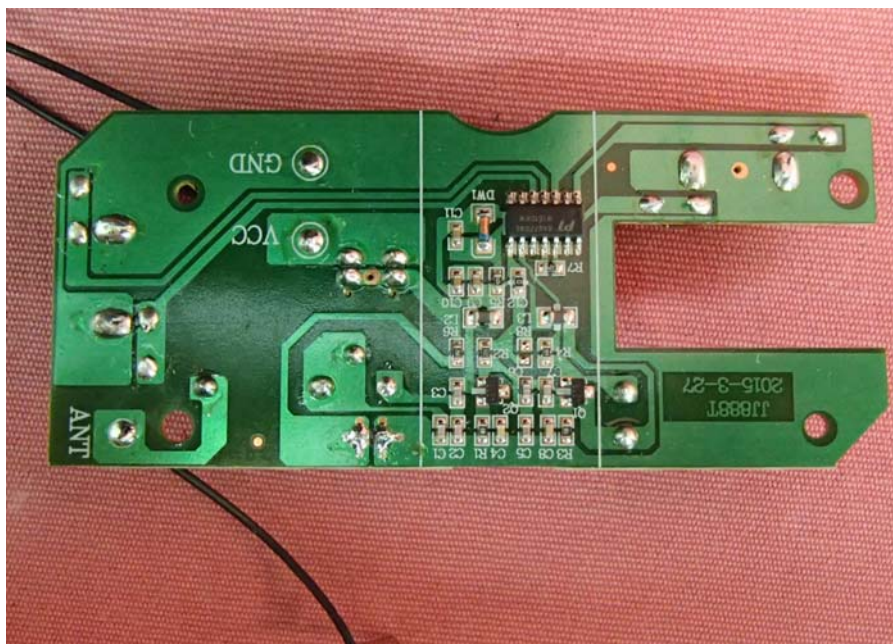

INTERTEK TESTING SERVICE

Report No.: 15041365HKG-002

Equipment Photographs

Model : 85066

(Internal)

INTERTEK TESTING SERVICE

Report No.: 15041365HKG-002

Equipment Photographs

Model : 85066

(Internal)

INTERTEK TESTING SERVICE

Report No.: 15041365HKG-002

Equipment Photographs

Model : 85066

(Internal)