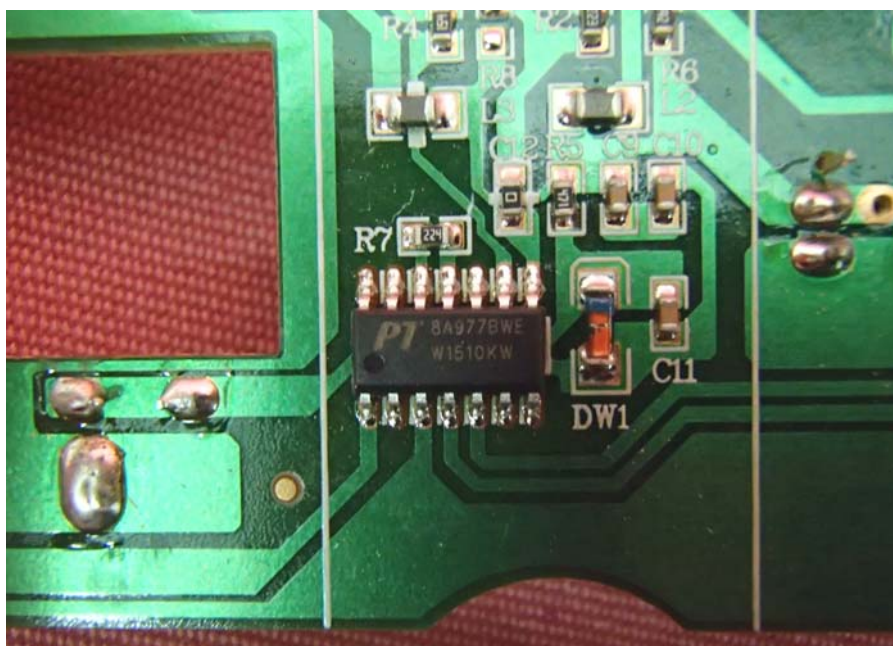

INTERTEK TESTING SERVICE

Report No.: 15041365HKG-002

Equipment Photographs

Model : 85066

(Internal)

INTERTEK TESTING SERVICE

Report No.: 15041365HKG-002

Equipment Photographs

Model : 85066

(Internal)

INTERTEK TESTING SERVICE

Report No.: 15041365HKG-002

Equipment Photographs

Model : 85066

(Internal)