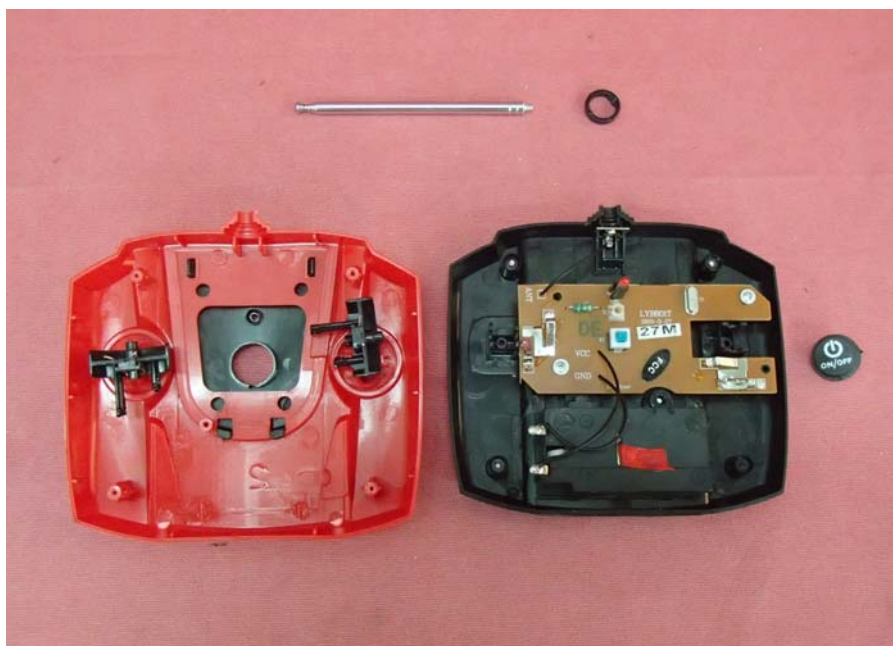

INTERTEK TESTING SERVICE

Report No.: 15041363HKG-001

Equipment Photographs

Model : 85066

(Internal)

INTERTEK TESTING SERVICE

Report No.: 15041363HKG-001

Equipment Photographs

Model : 85066

(Internal)

INTERTEK TESTING SERVICE

Report No.: 15041363HKG-001

Equipment Photographs

Model : 85066

(Internal)