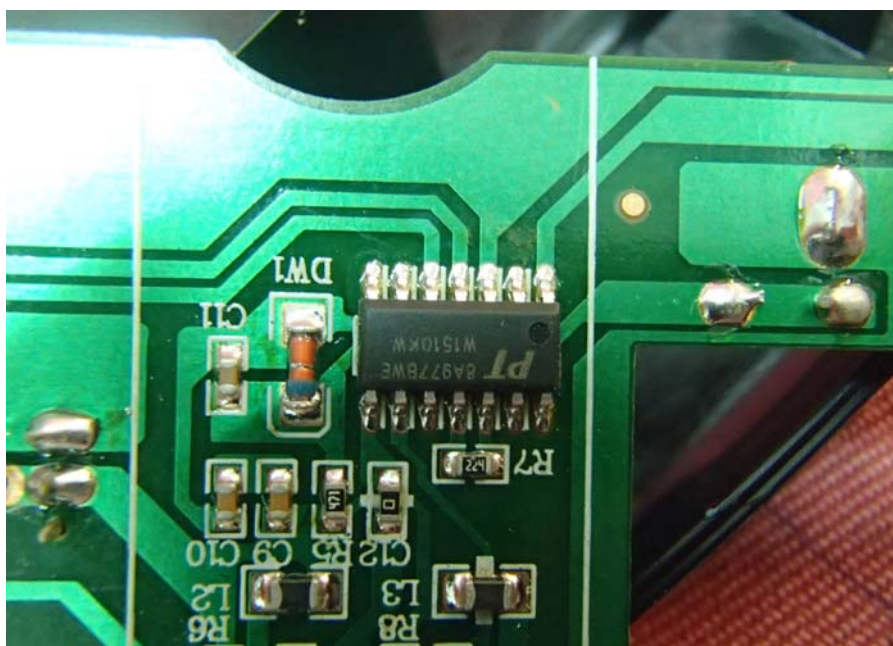

INTERTEK TESTING SERVICE

Report No.: 15041363HKG-001

Equipment Photographs

Model : 85066

(Internal)

INTERTEK TESTING SERVICE

Report No.: 15041363HKG-001

Equipment Photographs

Model : 85066

(Internal)

INTERTEK TESTING SERVICE

Report No.: 15041363HKG-001

Equipment Photographs

Model : 85066

(Internal)