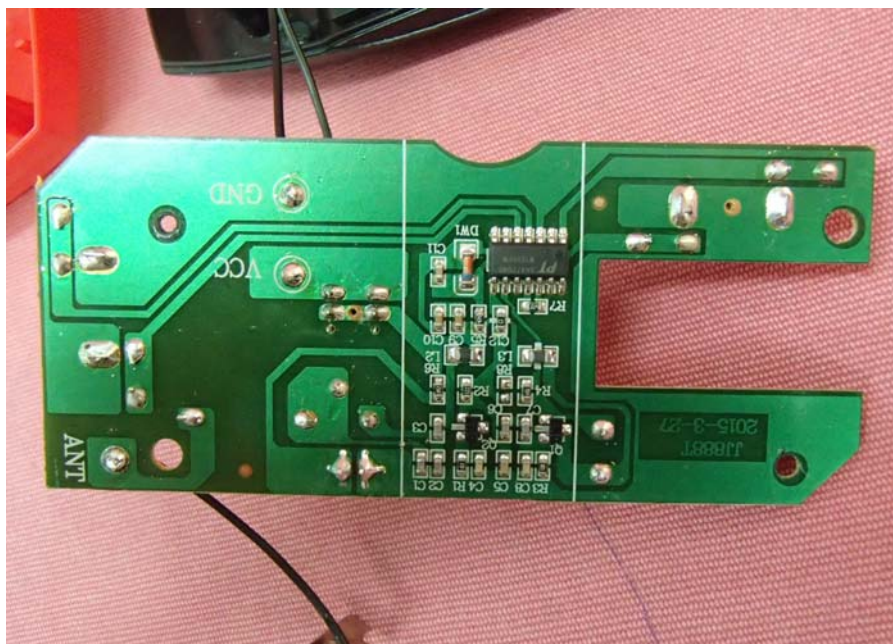

INTERTEK TESTING SERVICE

Report No.: 15041363HKG-001

Equipment Photographs

Model : 85066

(Internal)

INTERTEK TESTING SERVICE

Report No.: 15041363HKG-001

Equipment Photographs

Model : 85066

(Internal)

INTERTEK TESTING SERVICE

Report No.: 15041363HKG-001

Equipment Photographs

Model : 85066

(Internal)