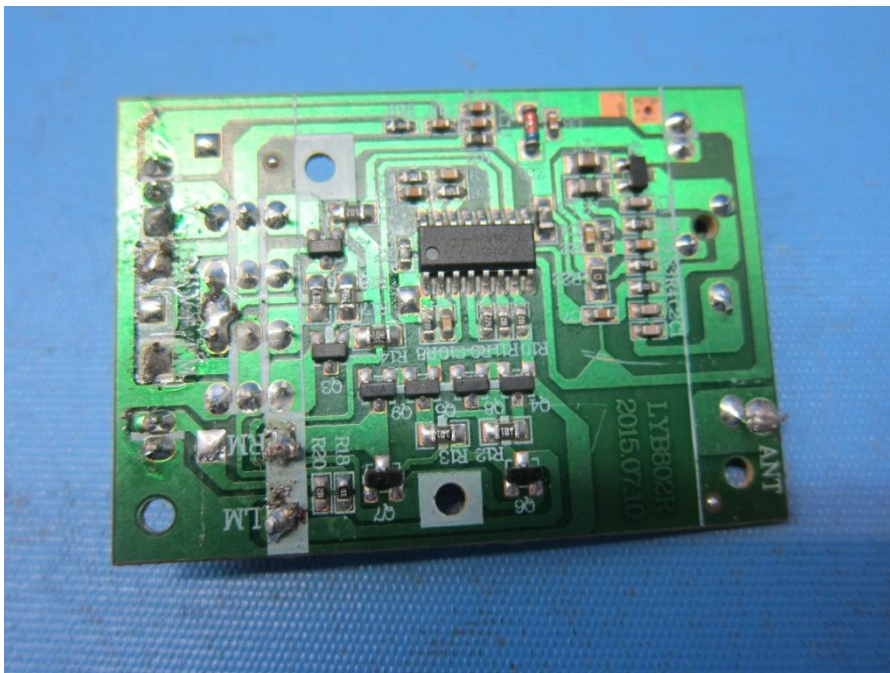

INTERTEK TESTING SERVICE

Report No.: 17061855HKG-001

Equipment Photographs

Model: 85021

(Internal)

INTERTEK TESTING SERVICE

Report No.: 17061855HKG-001

Equipment Photographs

Model: 85021

(Internal)

INTERTEK TESTING SERVICE

Report No.: 17061855HKG-001

Equipment Photographs

Model: 85021

(Internal)

INTERTEK TESTING SERVICE