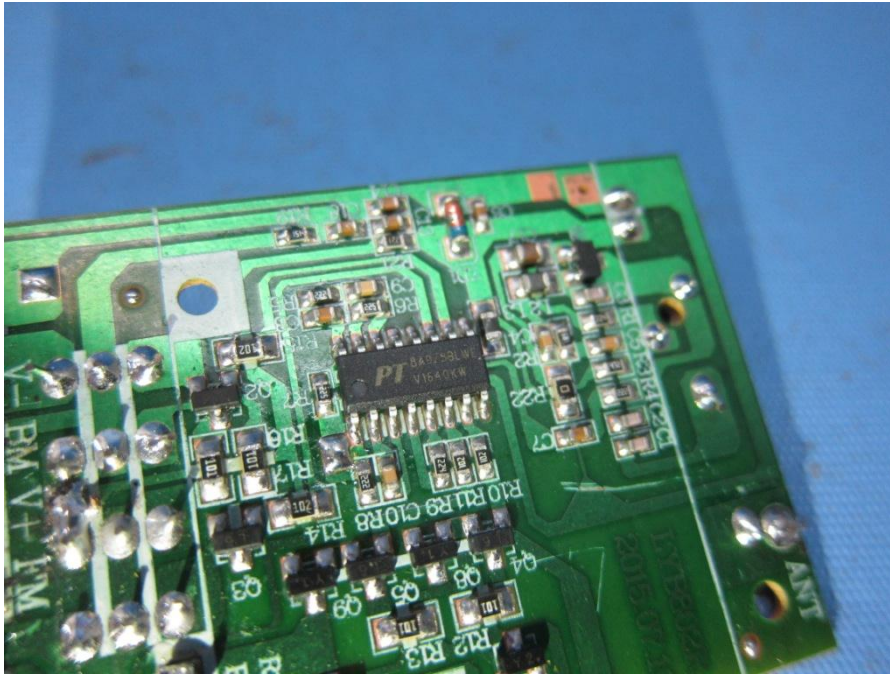

INTERTEK TESTING SERVICE

Report No.: 17061855HKG-001

Equipment Photographs

Model: 85021

(Internal)

INTERTEK TESTING SERVICE

Report No.: 17061855HKG-001

Equipment Photographs

Model: 85021

(Internal)

INTERTEK TESTING SERVICE

Report No.: 17061855HKG-001

Equipment Photographs

Model: 85021

(Internal)

INTERTEK TESTING SERVICE