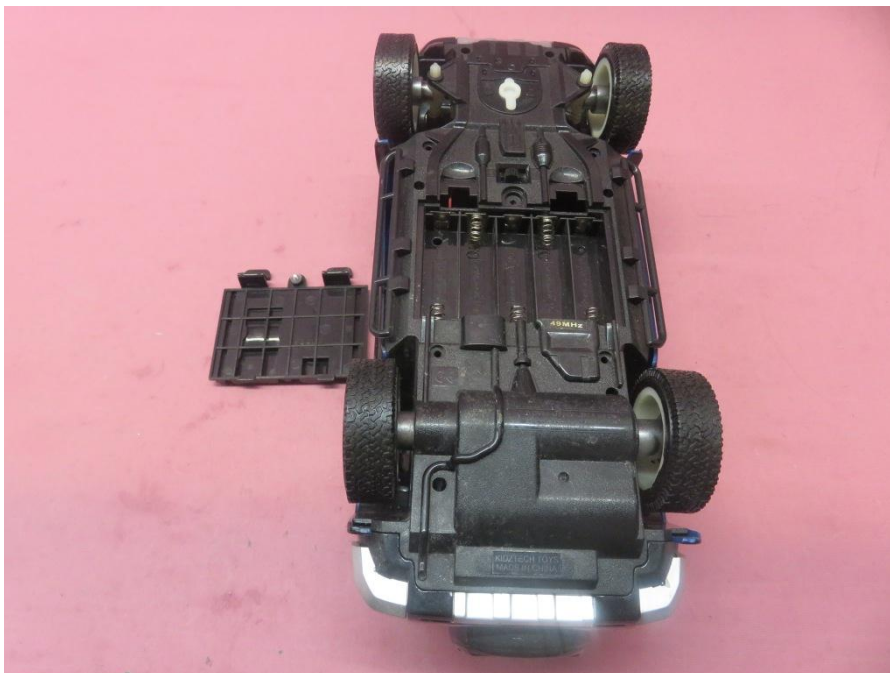

INTERTEK TESTING SERVICE

Report No.: 17061855HKG-001

Equipment Photographs

Model: 85021

(Internal)

INTERTEK TESTING SERVICE

Report No.: 17061855HKG-001

Equipment Photographs

Model: 85021

(Internal)

INTERTEK TESTING SERVICE

Report No.: 17061855HKG-001

Equipment Photographs

Model: 85021

(Internal)

INTERTEK TESTING SERVICE

Report No.: 17061855HKG-001

Equipment Photographs

Model: 85021

(Internal)