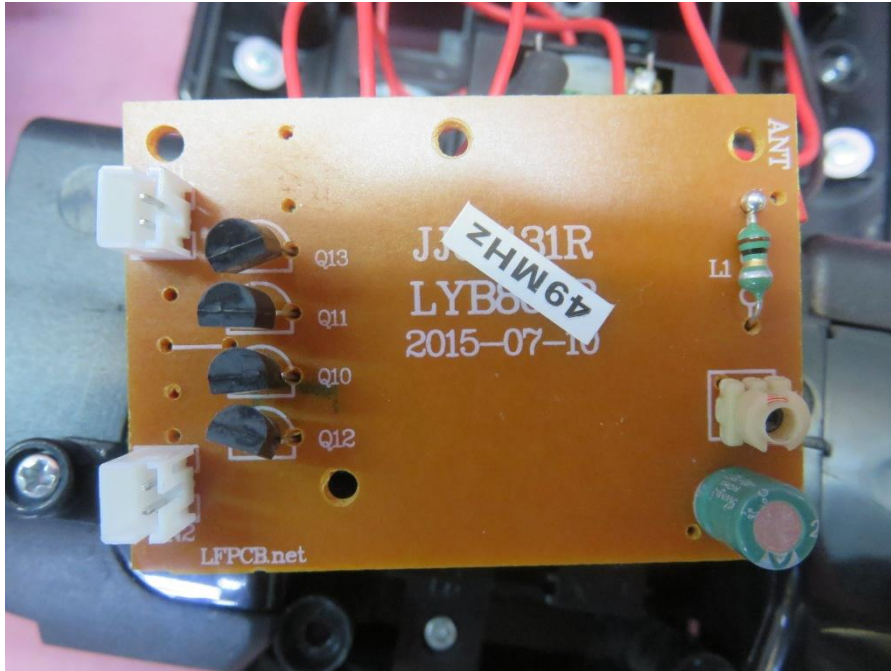

INTERTEK TESTING SERVICE

Report No.: 17061855HKG-001

Equipment Photographs

Model: 85021

(Internal)

INTERTEK TESTING SERVICE

Report No.: 17061855HKG-001

Equipment Photographs

Model: 85021

(Internal)

INTERTEK TESTING SERVICE

Report No.: 17061855HKG-001

Equipment Photographs

Model: 85021

(Internal)

INTERTEK TESTING SERVICE

Report No.: 17061855HKG-001

Equipment Photographs

Model: 85021

(Internal)