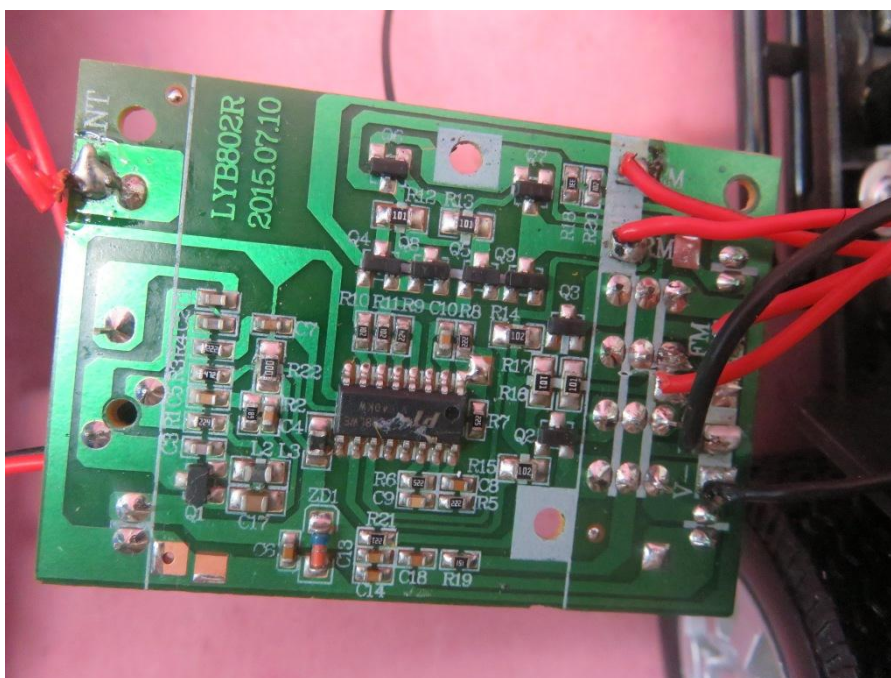

INTERTEK TESTING SERVICE

Report No.: 17061855HKG-001

Equipment Photographs

Model: 85021

(Internal)

INTERTEK TESTING SERVICE

Report No.: 17061855HKG-001

Equipment Photographs

Model: 85021

(Internal)

INTERTEK TESTING SERVICE

Report No.: 17061855HKG-001

Equipment Photographs

Model: 85021

(Internal)

INTERTEK TESTING SERVICE