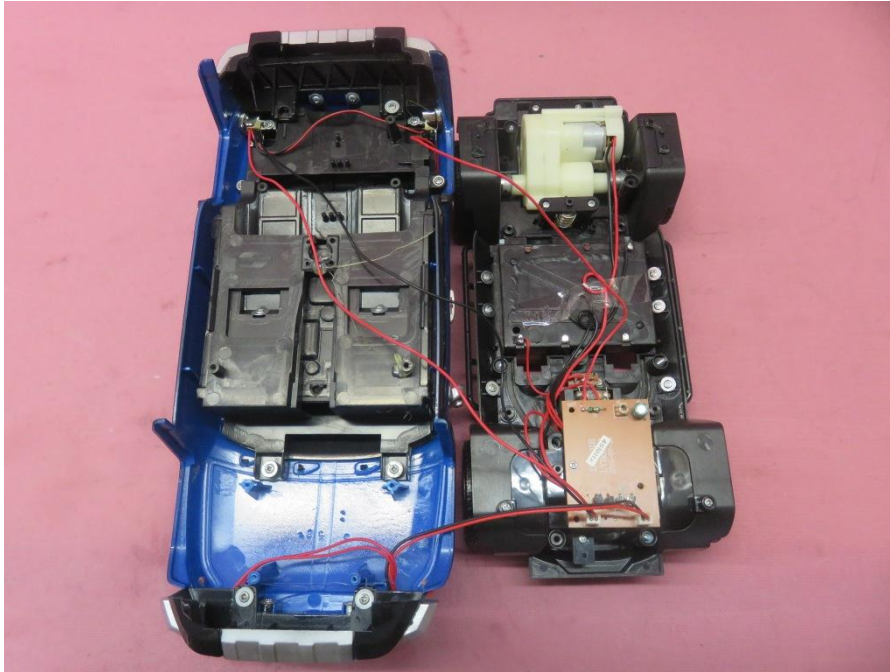

INTERTEK TESTING SERVICE

Report No.: 17061855HKG-001

Equipment Photographs

Model: 85021

(Internal)

INTERTEK TESTING SERVICE

Report No.: 17061855HKG-001

Equipment Photographs

Model: 85021

(Internal)

INTERTEK TESTING SERVICE

Report No.: 17061855HKG-001

Equipment Photographs

Model: 85021

(Internal)

INTERTEK TESTING SERVICE