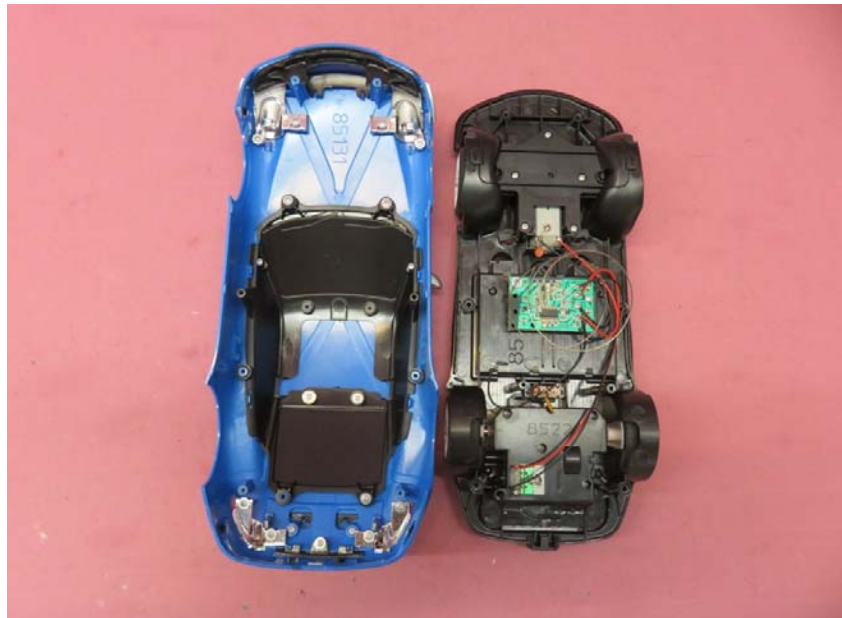

## Equipment Photographs

Model: 5F62D85

(Internal)

---

**INTERTEK TESTING SERVICE**

Report No.: 17050601HKG-001

**Equipment Photographs**

**Model: 5F62D85**