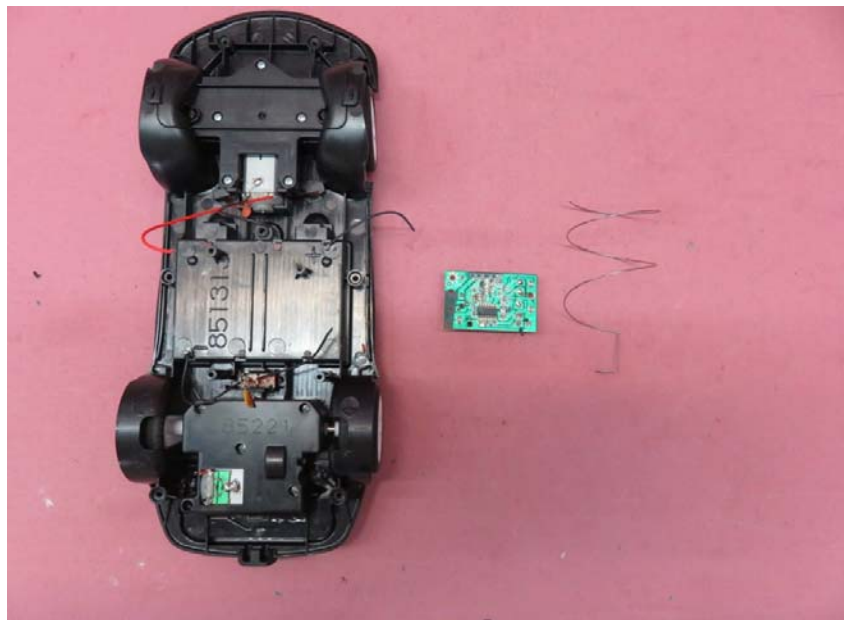

INTERTEK TESTING SERVICE

Report No.: 17050601HKG-001

Equipment Photographs

Model: 5F62D85

(Internal)