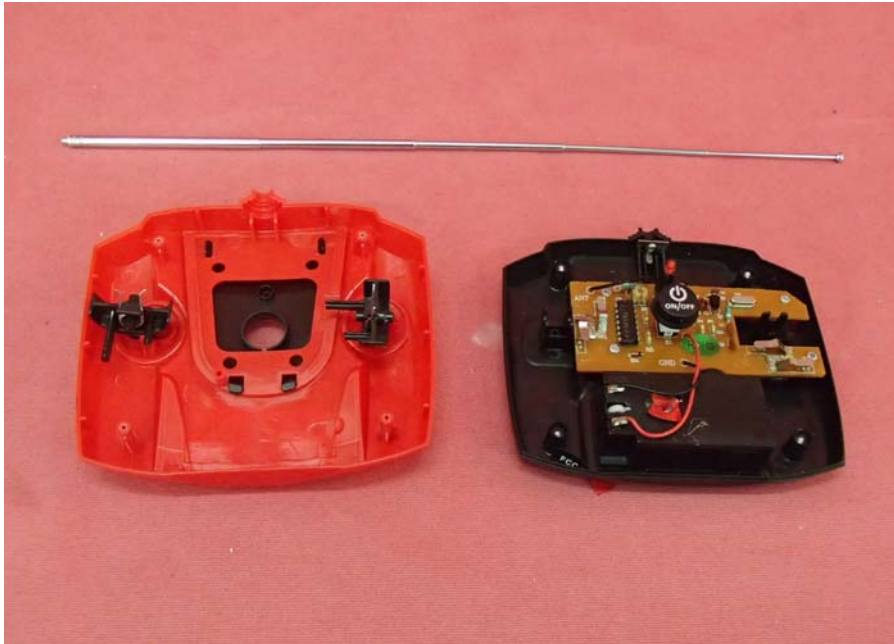

INTERTEK TESTING SERVICE

Report No.: 14050283HKG-001

Equipment Photographs

Model : 85101

(Internal)

INTERTEK TESTING SERVICE

Report No.: 14050283HKG-001

Equipment Photographs

Model : 85101

(Internal)

INTERTEK TESTING SERVICE

Report No.: 14050283HKG-001

Equipment Photographs

Model : 85101

(Internal)