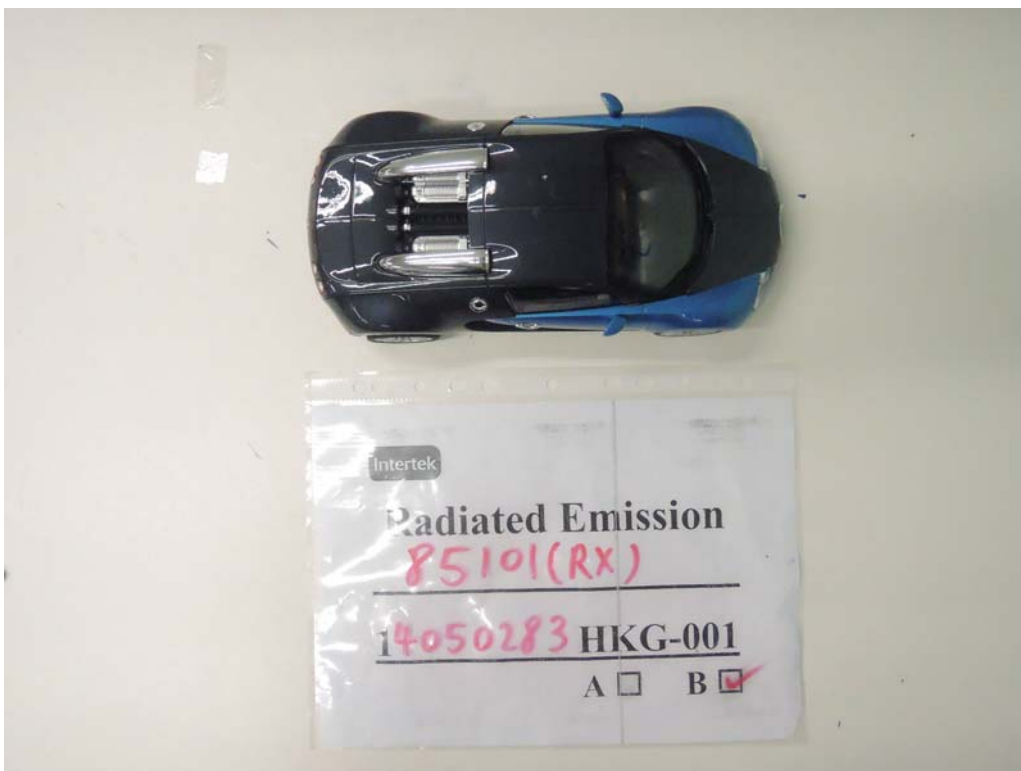

INTERTEK TESTING SERVICE

Report No: 14050283HKG-002

Configuration Photographs

Worst-Case Radiated Emissions

(Front View)

Model : 85101

INTERTEK TESTING SERVICE

Report No: 14050283HKG-002

Configuration Photographs Worst-Case Radiated Emissions

(Back View)

Model : 85101

INTERTEK TESTING SERVICE

Report No: 14050283HKG-002

Configuration Photographs

Worst-Case Radiated Emissions

(Front View)