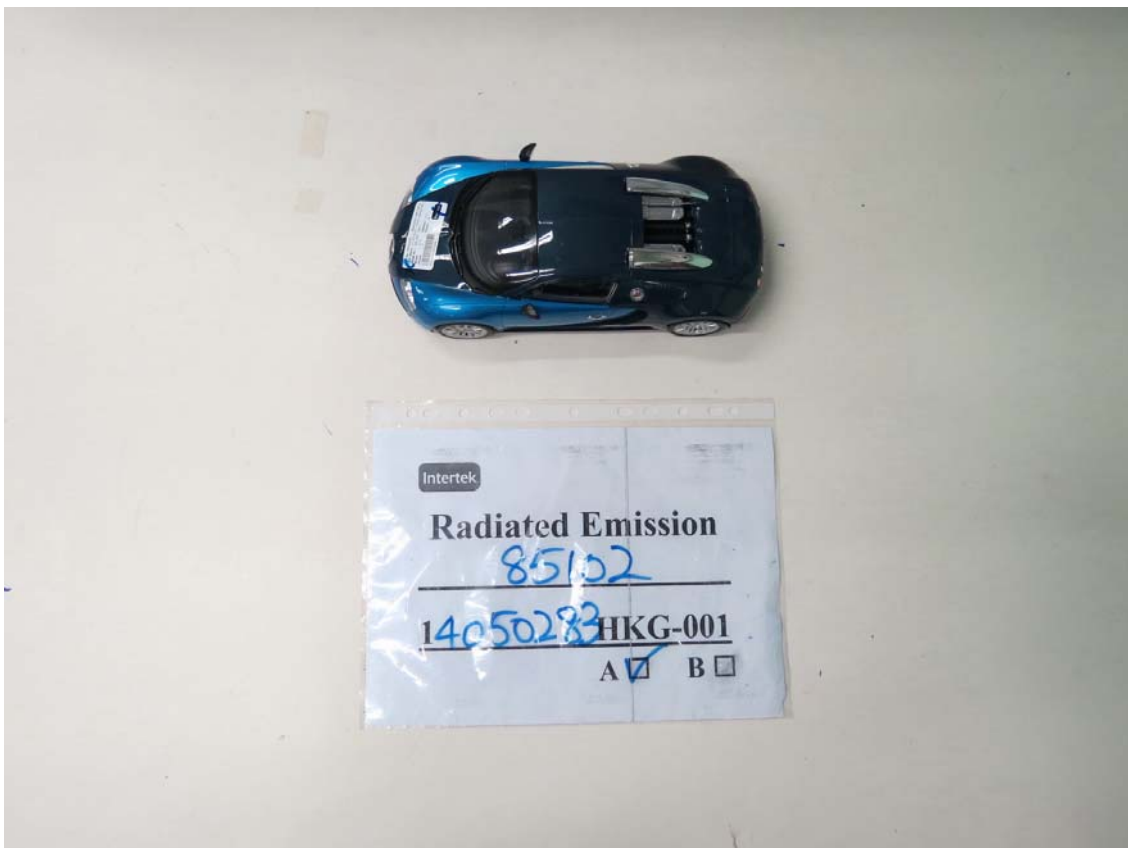

INTERTEK TESTING SERVICE

Report No: 14050283HKG-002

Configuration Photographs

Worst-Case Radiated Emissions

(Front View)

Model : 85101

INTERTEK TESTING SERVICE

Report No: 14050283HKG-002

Configuration Photographs Worst-Case Radiated Emissions

(Back View)

Model : 85101

INTERTEK TESTING SERVICE

Report No: 14050283HKG-002

Configuration Photographs

Worst-Case Radiated Emissions

(Front View)

Model : 85102

INTERTEK TESTING SERVICE

Report No: 14050283HKG-002

Configuration Photographs Worst-Case Radiated Emissions

(Back View)

Model : 85102