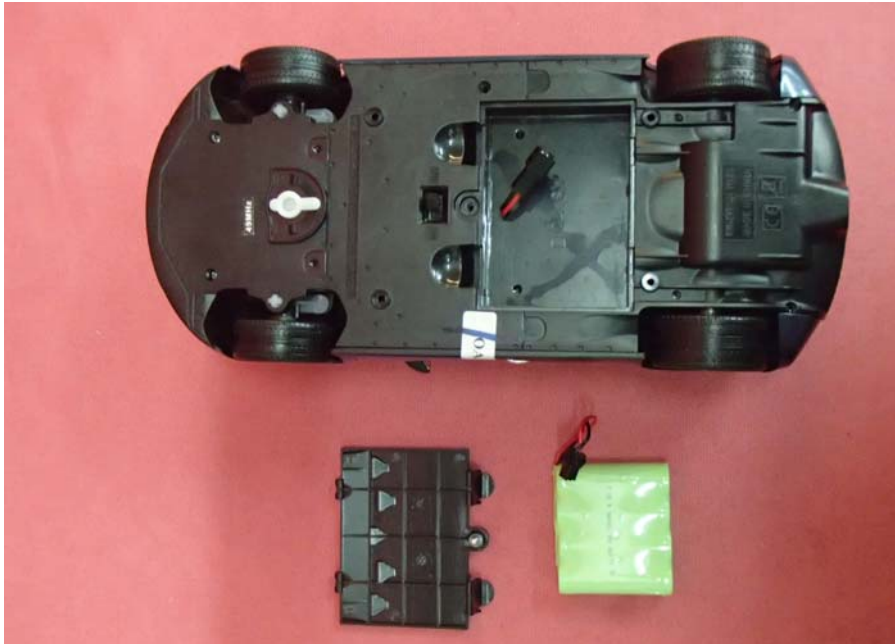

INTERTEK TESTING SERVICE

Report No.: 14050283HKG-002

Equipment Photographs

Model : 85102

(Internal)

INTERTEK TESTING SERVICE

Report No.: 14050283HKG-002

Equipment Photographs

Model : 85102

(Internal)

INTERTEK TESTING SERVICE

Report No.: 14050283HKG-002

Equipment Photographs

Model : 85102

(Internal)

INTERTEK TESTING SERVICE

Report No.: 14050283HKG-002

Equipment Photographs

Model : 85102

(Internal)

INTERTEK TESTING SERVICE

Report No.: 14050283HKG-002

Equipment Photographs

Model : 85102