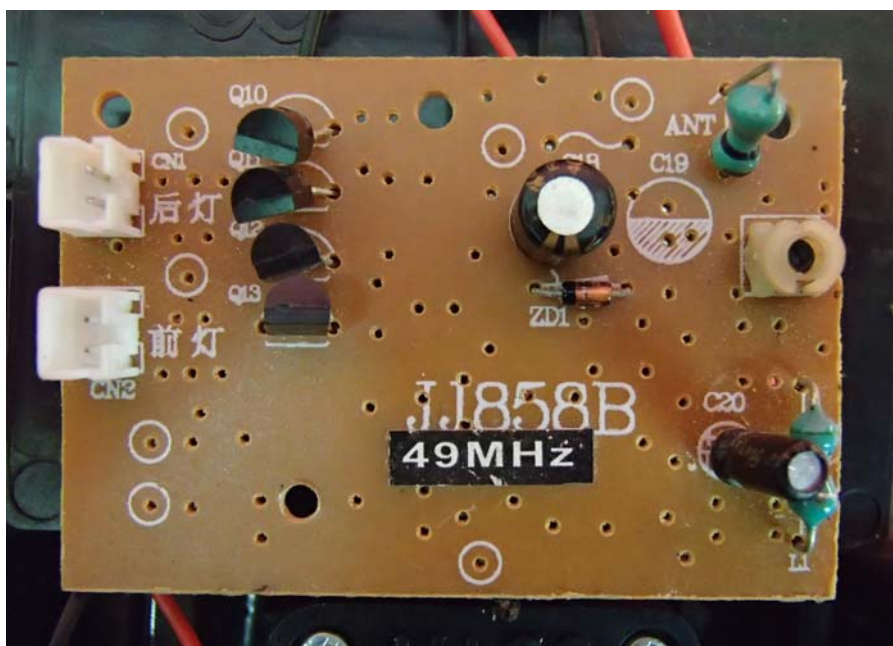

INTERTEK TESTING SERVICE

Report No.: 14050283HKG-002

Equipment Photographs

Model : 85102

(Internal)

INTERTEK TESTING SERVICE

Report No.: 14050283HKG-002

Equipment Photographs

Model : 85102

(Internal)

INTERTEK TESTING SERVICE

Report No.: 14050283HKG-002

Equipment Photographs

Model : 85102

(Internal)

INTERTEK TESTING SERVICE

Report No.: 14050283HKG-002

Equipment Photographs

Model : 85102

(Internal)

INTERTEK TESTING SERVICE

Report No.: 14050283HKG-002

Equipment Photographs

Model : 85102