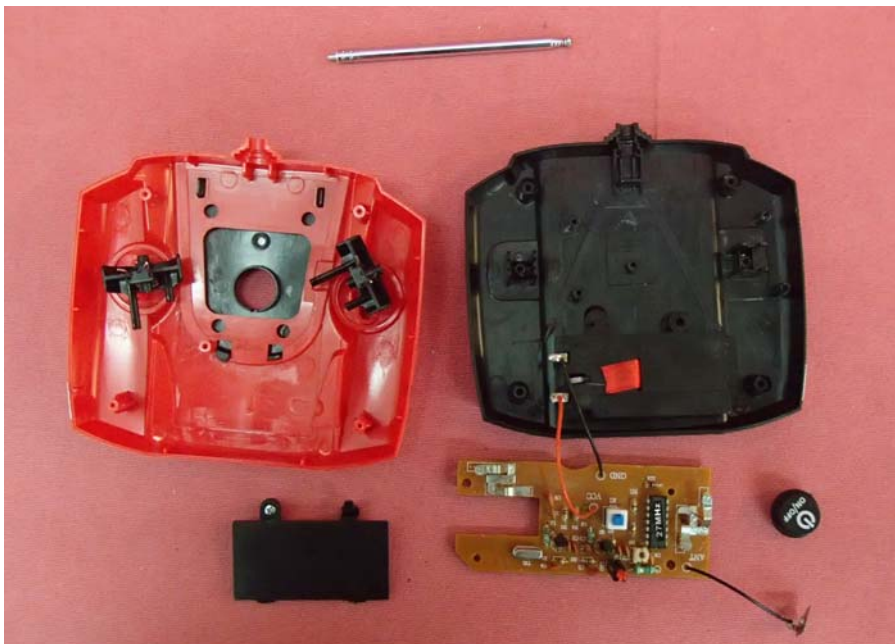

# INTERTEK TESTING SERVICE

Report No.: 14050282HKG-001R1

## Equipment Photographs

Model : 85081

(Internal)