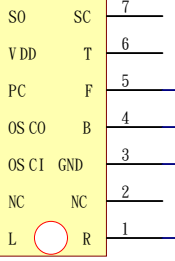

R4
22K

R3
150K

R6
220K

C10
104

LED

R7
3.9K

R5
330

IC1 977 (IC part no. = PT977)