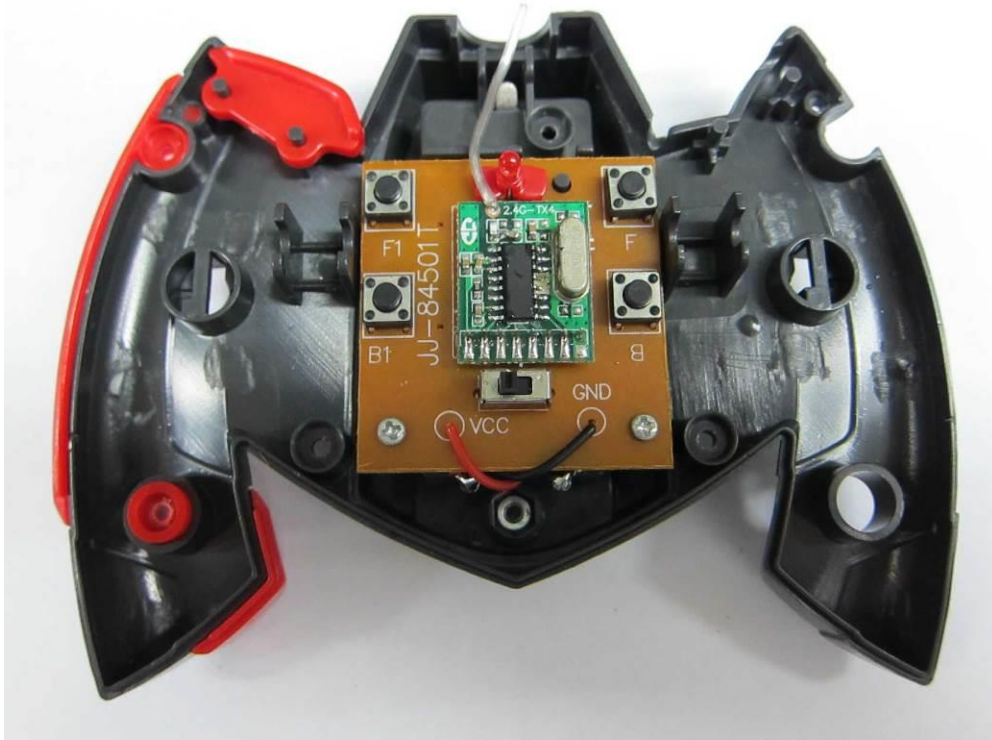

Internal Photo

FCC ID: OTM-8454117-24GTX
IC: 20978-845411724G

FCC ID: OTM-8454117-24GTX
IC: 20978-845411724G