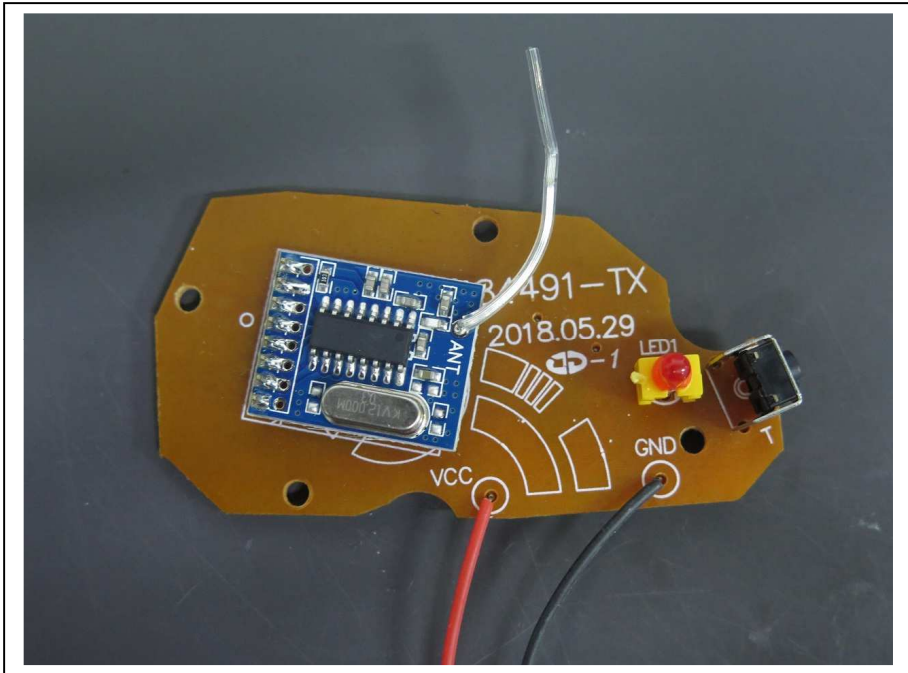

## Internal Photo

FCC ID: OTM-8449119-24GTX