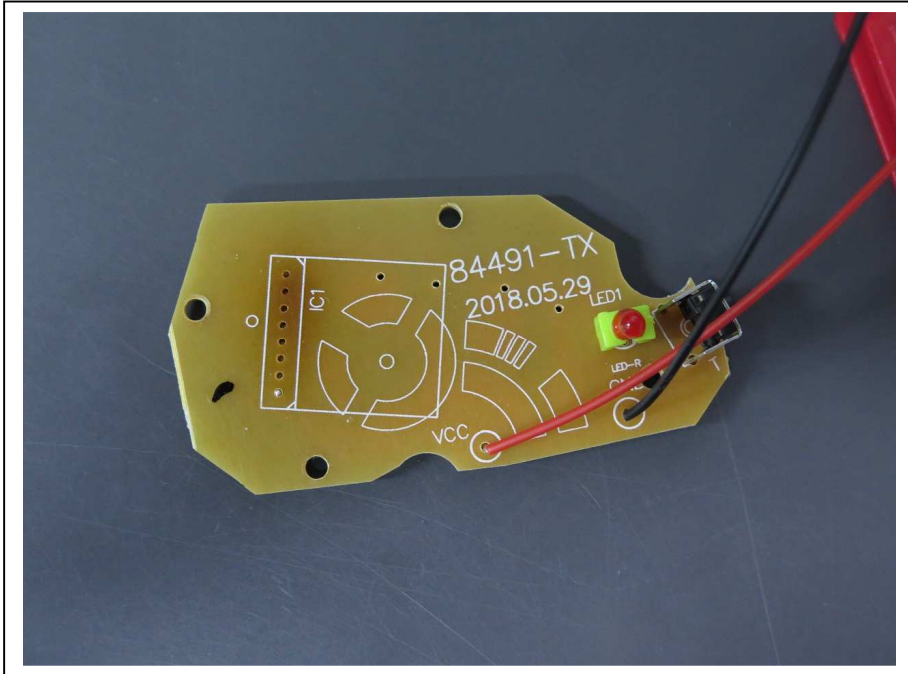

Internal Photo

FCC ID: OTM-8449118-24GTX
IC: 20978-844911824G

FCC ID: OTM-8449118-24GTX
IC: 20978-844911824G

FCC ID: OTM-8449118-24GTX
IC: 20978-844911824G