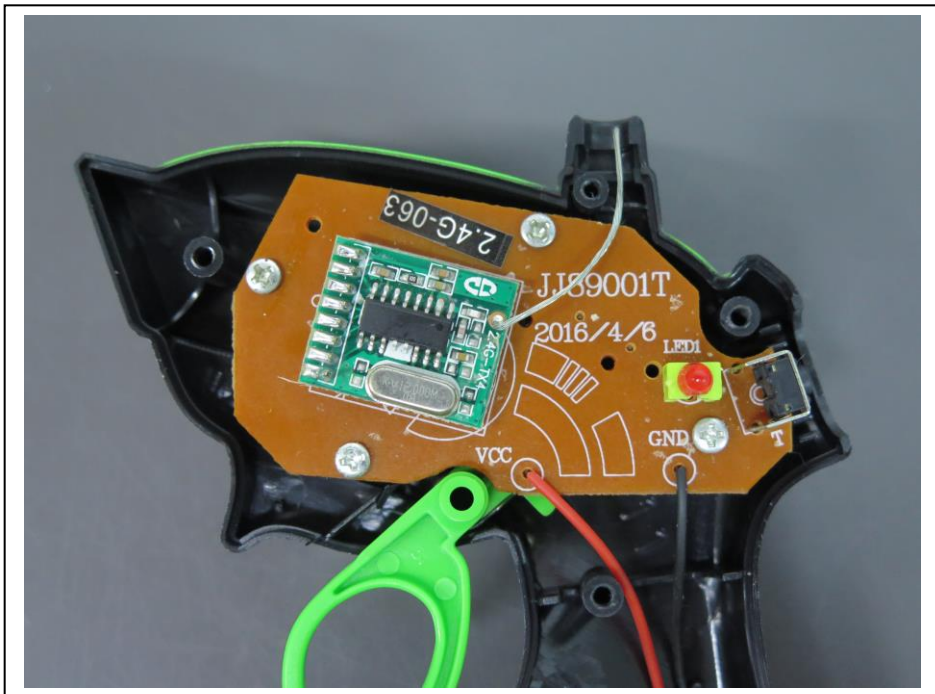

Internal Photo

FCC ID: OTM-8447118-24GTX
IC: 20978-844711824G

FCC ID: OTM-8447118-24GTX
IC: 20978-844711824G

FCC ID: OTM-8447118-24GTX
IC: 20978-844711824G