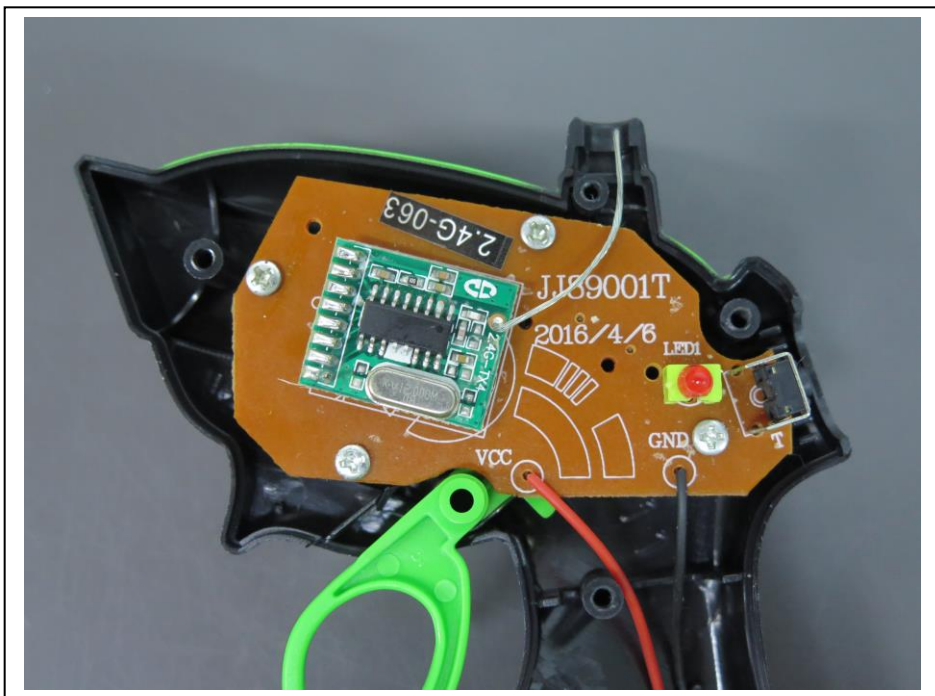

Internal Photo

FCC ID: OTM-8447018-24GTX
IC: 20978-844701824G

FCC ID: OTM-8447018-24GTX
IC: 20978-844701824G

FCC ID: OTM-8447018-24GTX
IC: 20978-844701824G