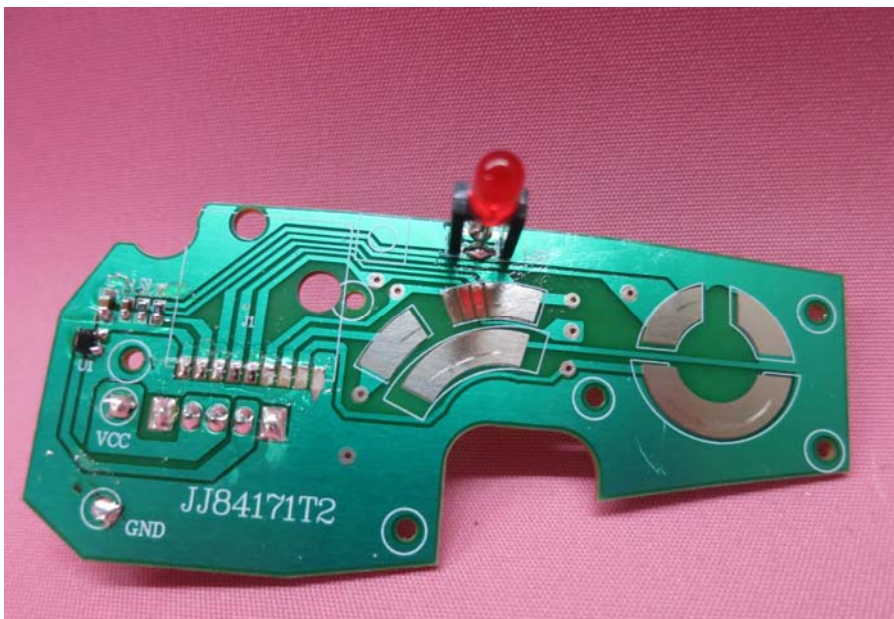

INTERTEK TESTING SERVICE

Report No.: 15050396HKG-001

Equipment Photographs

Model : 84411

(Internal)

FCC ID: OTM-8441115-24GTX

INTERTEK TESTING SERVICE

Report No.: 15050396HKG-001

Equipment Photographs

Model : 84411

(Internal)

FCC ID: OTM-8441115-24GTX

INTERTEK TESTING SERVICE

Report No.: 15050396HKG-001

Equipment Photographs

Model : 84411