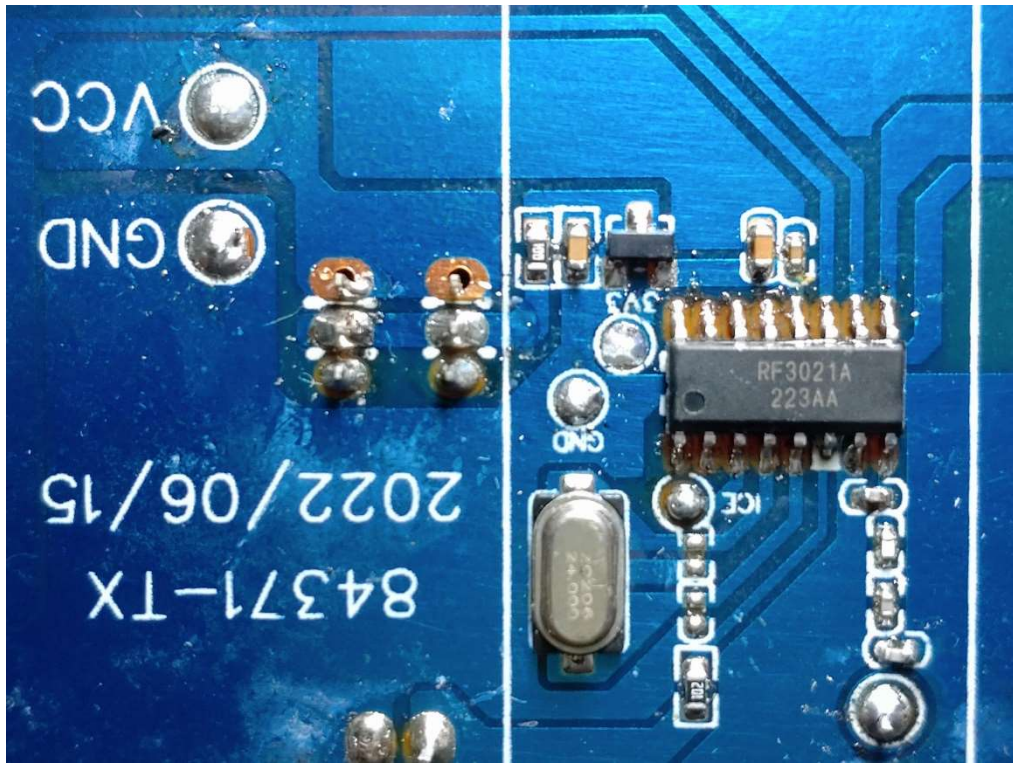

Appendix 4

EUT Internal Photos

FCC ID: OTM-8437122-24GTX

Internal View

Internal View

Internal View

Internal View

Internal View