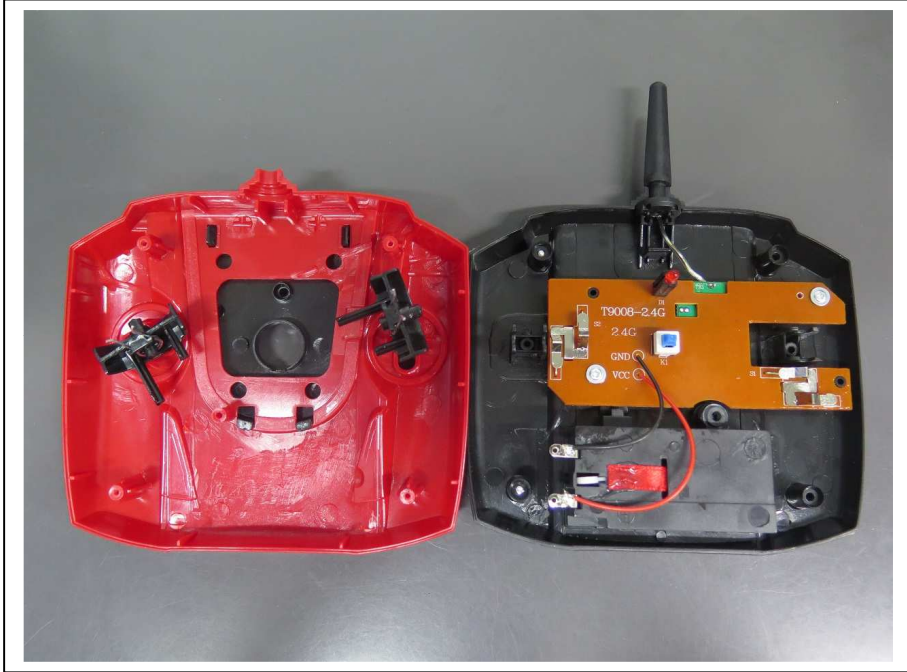

Internal Photo

FCC ID: OTM-8437119-24GTX