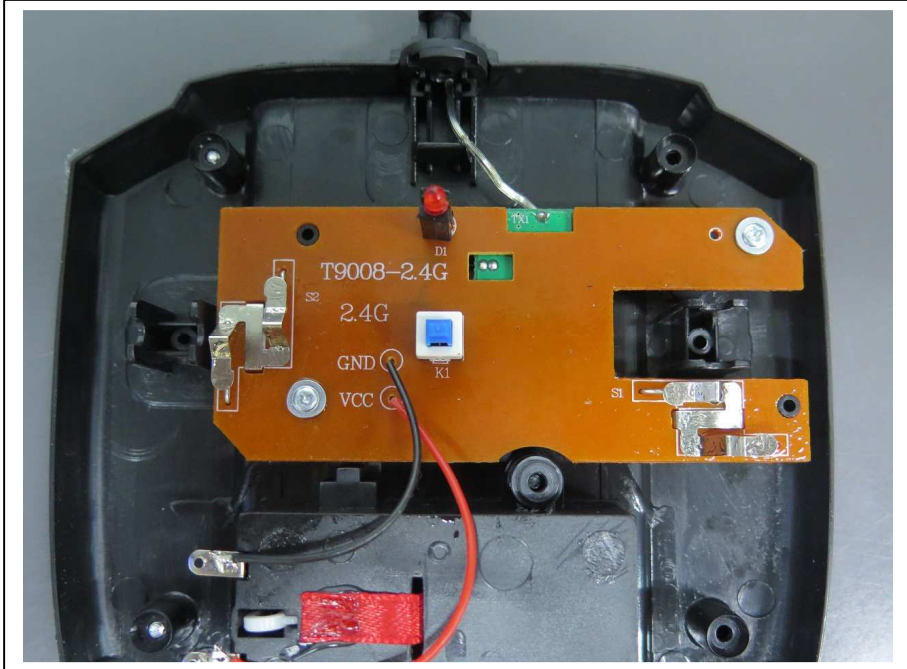

Internal Photo

FCC ID: OTM-8437119-24GTX