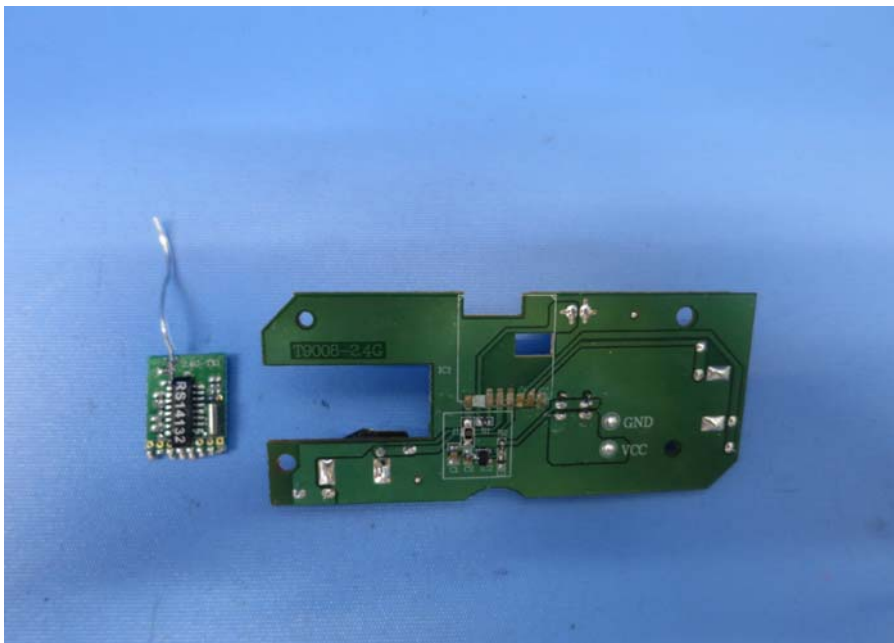

INTERTEK TESTING SERVICE

Report No.: 15061034HKG-001

Equipment Photographs

Model : 84371

(Internal)

INTERTEK TESTING SERVICE

Report No.: 15061034HKG-001

Equipment Photographs

Model : 84371

(Internal)

INTERTEK TESTING SERVICE

Report No.: 15061034HKG-001

Equipment Photographs

Model : 84371

(Internal)

INTERTEK TESTING SERVICE

Report No.: 15061034HKG-001

Equipment Photographs

Model : 84371

(Internal)