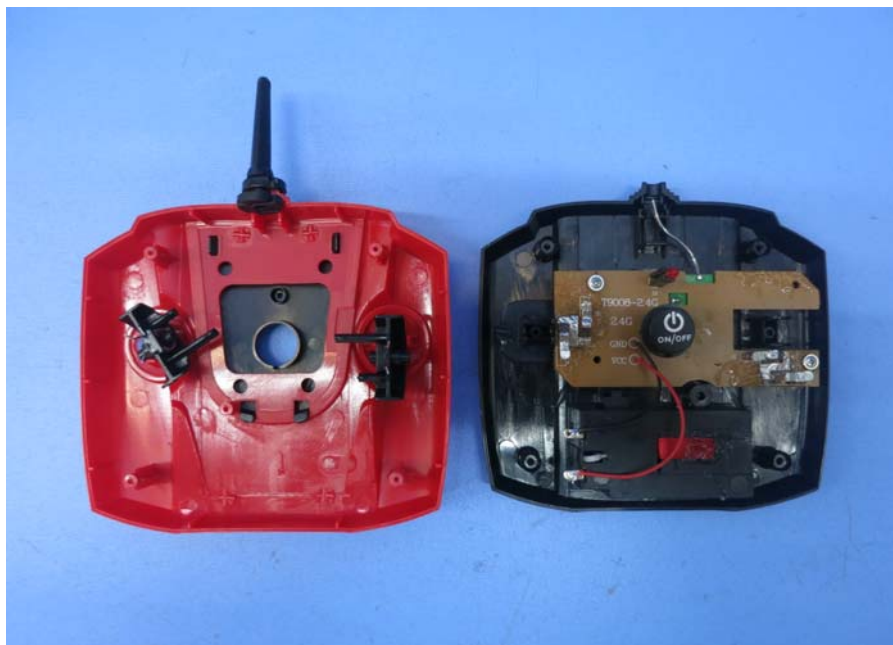

INTERTEK TESTING SERVICE

Report No.: 15061034HKG-001

Equipment Photographs

Model : 84371

(Internal)

INTERTEK TESTING SERVICE

Report No.: 15061034HKG-001

Equipment Photographs

Model : 84371

(Internal)

INTERTEK TESTING SERVICE

Report No.: 15061034HKG-001

Equipment Photographs

Model : 84371

(Internal)

INTERTEK TESTING SERVICE

Report No.: 15061034HKG-001

Equipment Photographs

Model : 84371

(Internal)