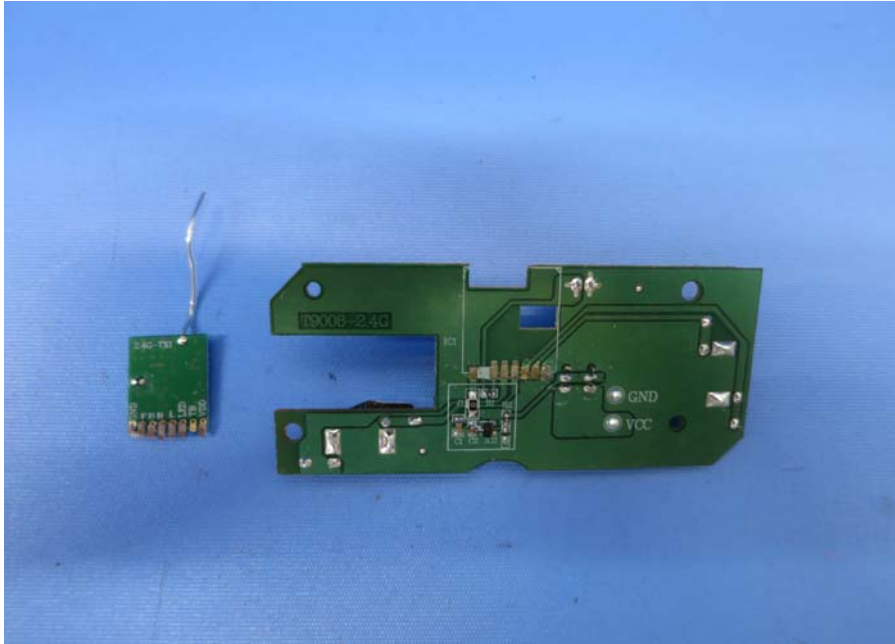

Model : 84371

(Internal)

INTERTEK TESTING SERVICE

Report No.: 15061034HKG-001

Equipment Photographs

Model : 84371

(Internal)

INTERTEK TESTING SERVICE

Report No.: 15061034HKG-001

Equipment Photographs

Model : 84371

(Internal)