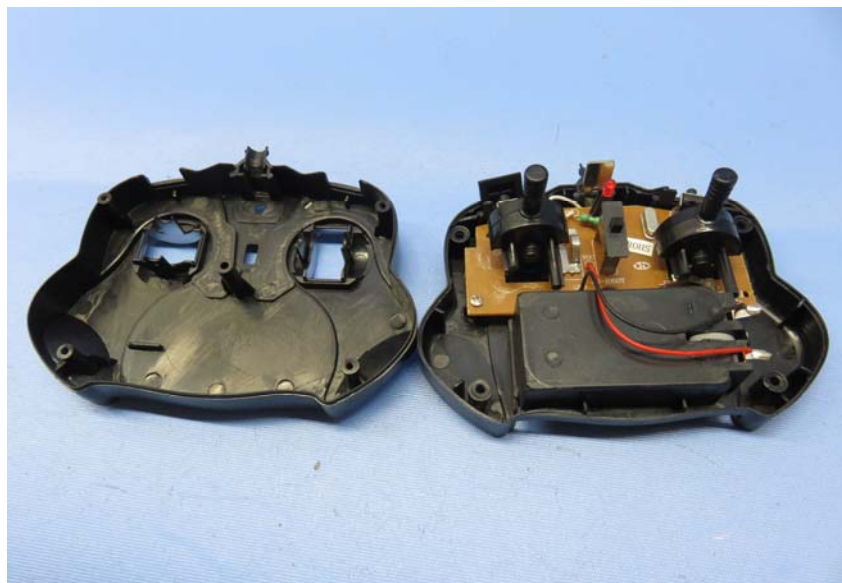

INTERTEK TESTING SERVICE

Report No.: 16060828HKG-001

Equipment Photographs

Model : 84361

(Internal)

INTERTEK TESTING SERVICE

Report No.: 16060828HKG-001

Equipment Photographs

Model : 84361

(Internal)