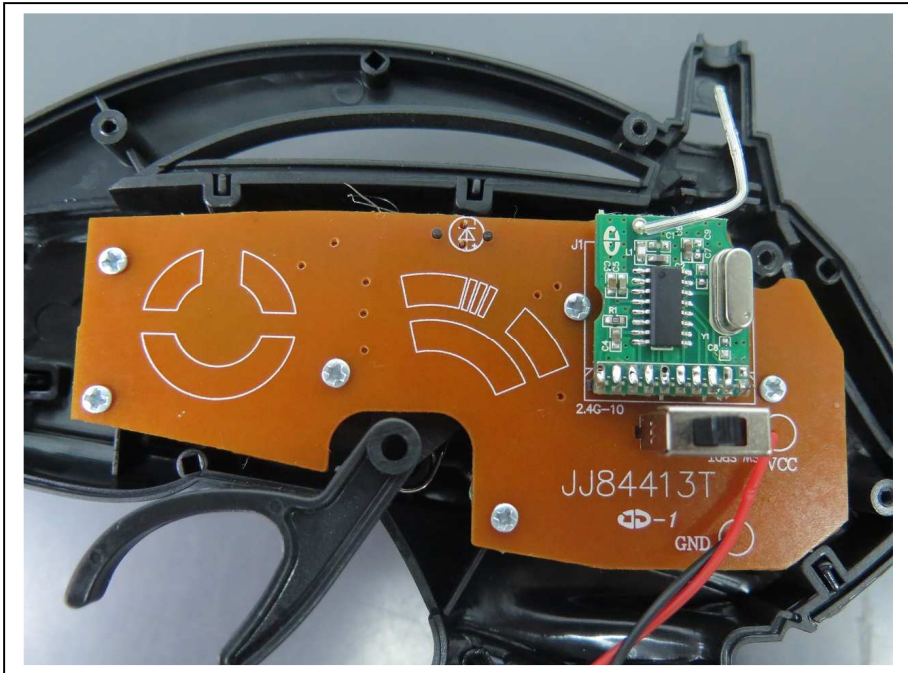

Internal Photo

FCC ID: OTM-8419119-24GTX